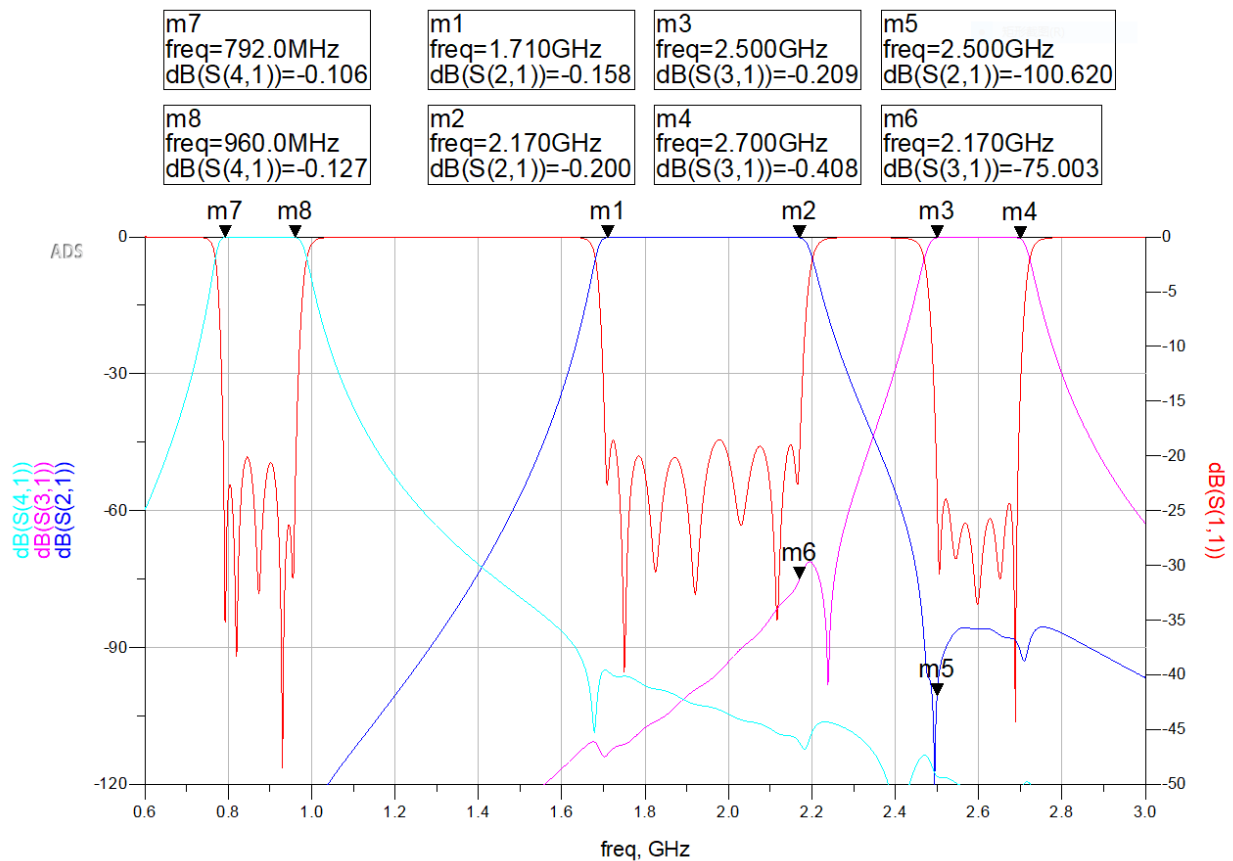

2.2 The simulation curve

Figure 2 The simulation curve of the combiner

JING XIN MICROWAVE TECHNOLOGY CO.,LTD

E-mail: sales@cdjx-mw.com Web: <http://www.cdjx-mw.com>

TEL: +86-28-85026087 FAX: +86-28-65026087 ext.8033 Zip Code:610045