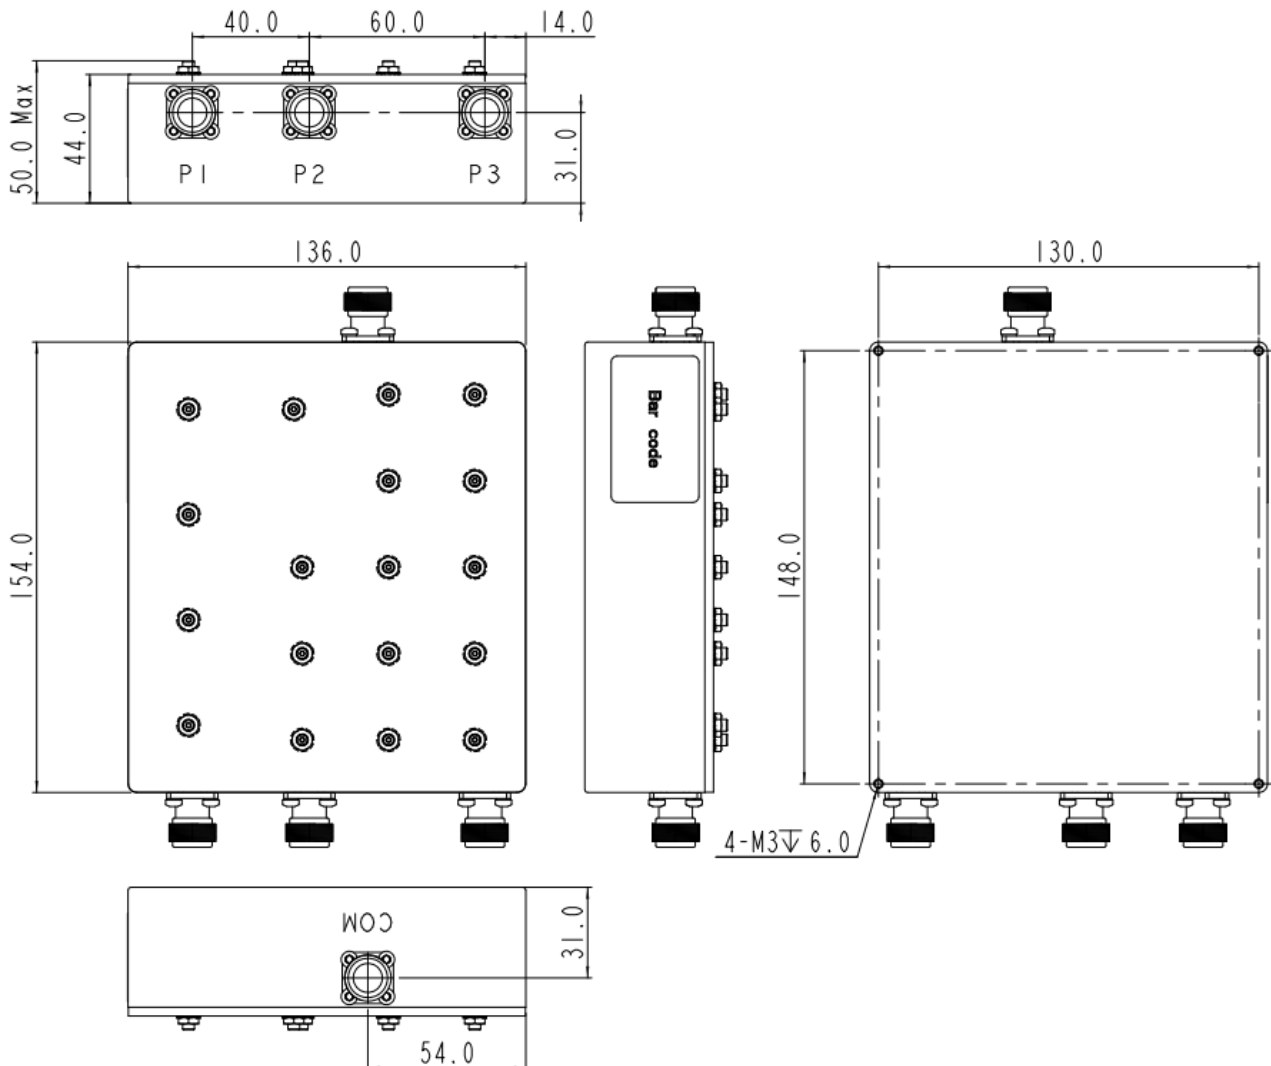

1. Mechanical layout

Table 1 Mechanical Specifications @ JX-CC3-791M2690M-60N

Dimension	LxWxH: 154mm x 136mm x 44mm (50.0mm Max)
Port connectors	N-Female
Finish	Black Epoxy Painting
Notes	Material shall be RoHS 6/6