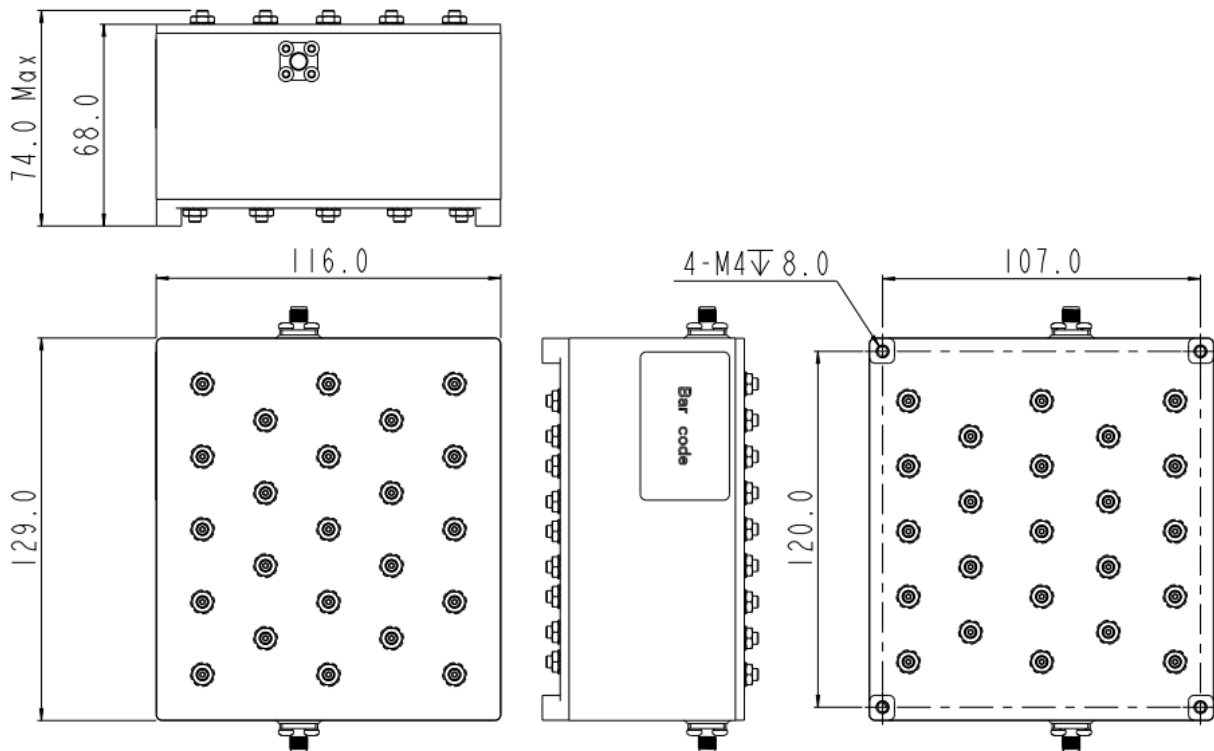

Dimension	L x W x H: 129mm x 116mm x 68mm (74.0mm Max)
Port connectors	SMA-Female
Finish	Sliver
Notes	Material shall be RoHS 6/6

Figure 1 JX-CC6-703M2570M-RX70 front panel layout

2. Electrical analysis

2.1 Electrical specifications