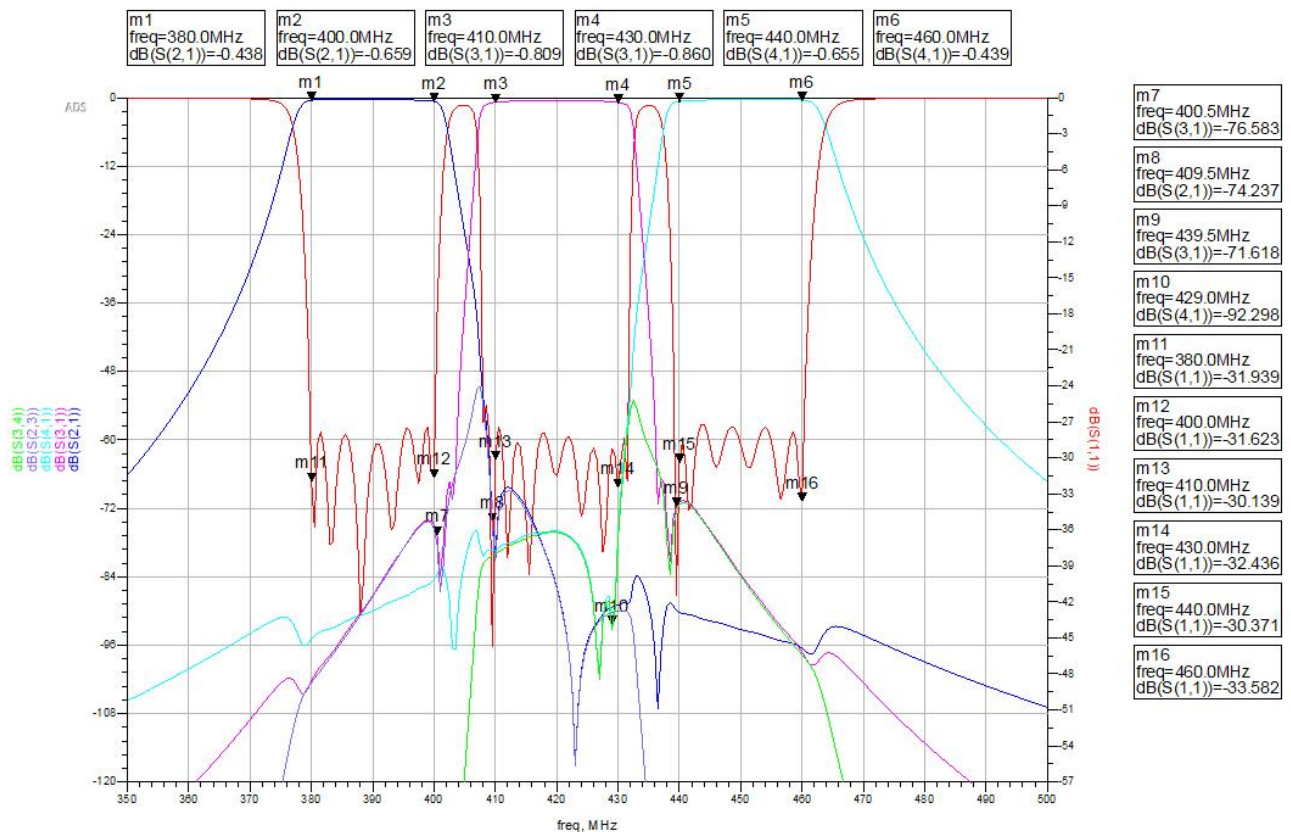

2.2 The simulation curve

Figure 2 The simulation curve of the Triplexer

JING XIN MICROWAVE TECHNOLOGY CO.,LTD

E-mail: sales@cdjx-mw.com Web: <http://www.cdjx-mw.com>

TEL: +86-28-85026087 FAX: +86-28-65026087 ext.8033 Zip Code:610045