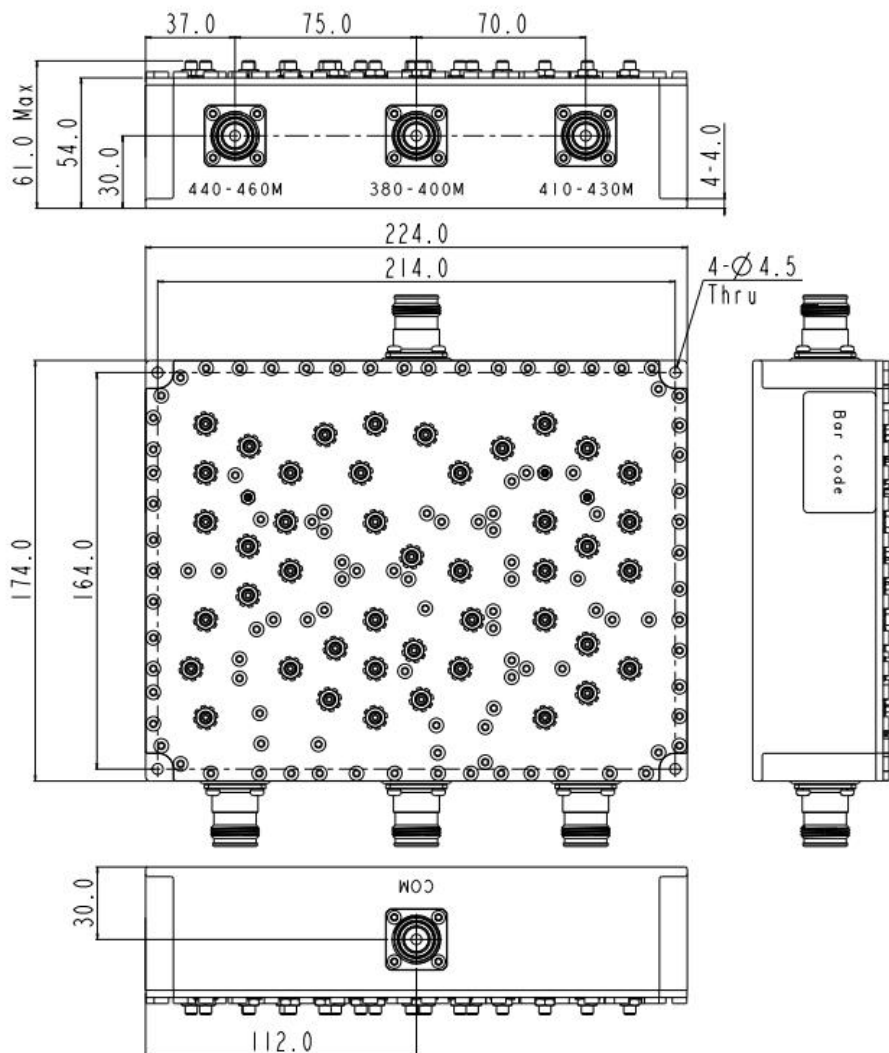

Dimension	LxWxH: 224 mm x174 mm x54 mm (61mm Max)
Connectors	N-Female
Finish	Silver
Weight	2.2kg
Humidity	5-95%
Notes	Material shall be RoHS 6/6

Figure 1 JX-CD3-380M460M-60N3 front panel layout

JING XIN MICROWAVE TECHNOLOGY CO.,LTD