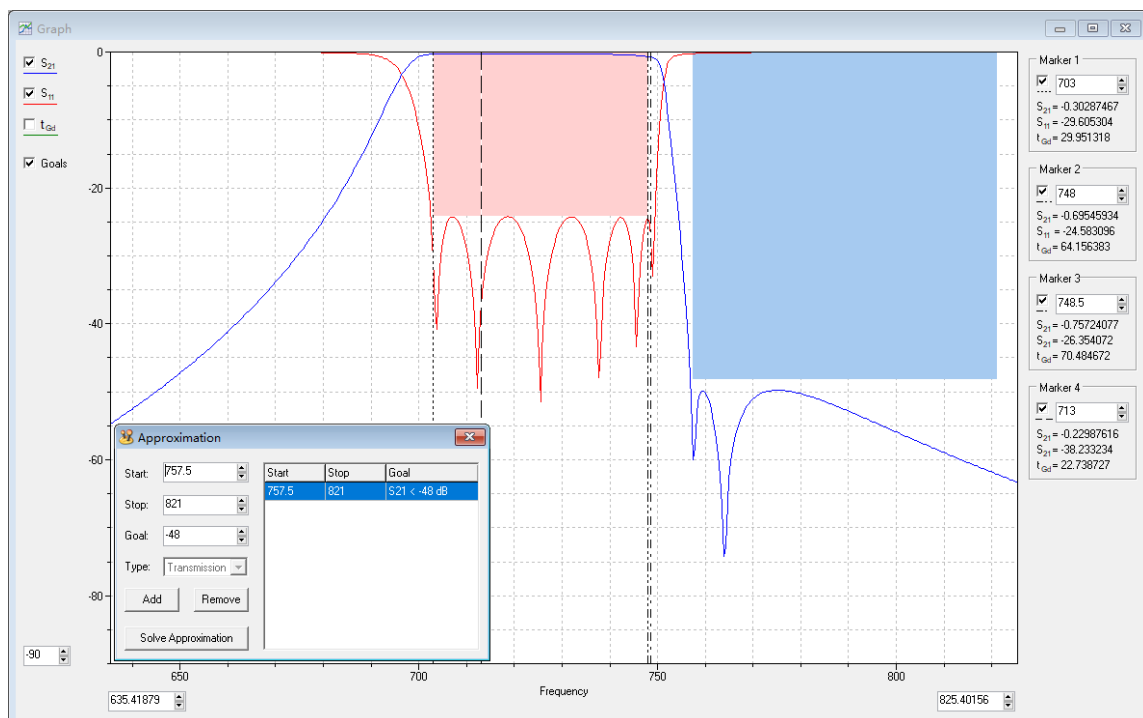

2.2 The simulation curve

Figure 2 The simulation curve of 703-748MHz

JING XIN MICROWAVE TECHNOLOGY CO.,LTD

E-mail: sales@cdjx-mw.com Web: <http://www.cdjx-mw.com>

TEL: +86-28-85026087 FAX: +86-28-65026087 ext.8033 Zip Code:610045