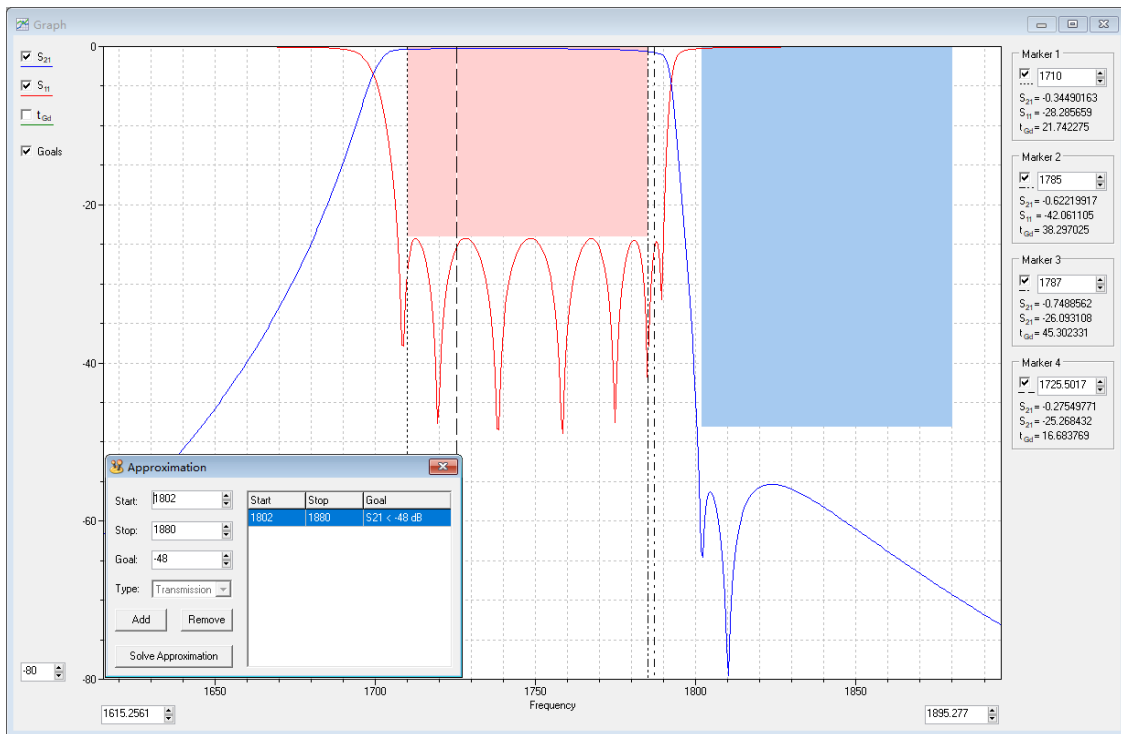

Figure 5 The simulation curve of 1710-1785MHz

Figure 6 The simulation curve of 1920-1980MHz

JING XIN MICROWAVE TECHNOLOGY CO.,LTD

E-mail: sales@cdjx-mw.com Web: <http://www.cdjx-mw.com>

TEL: +86-28-85026087 FAX: +86-28-65026087 ext.8033 Zip Code:610045