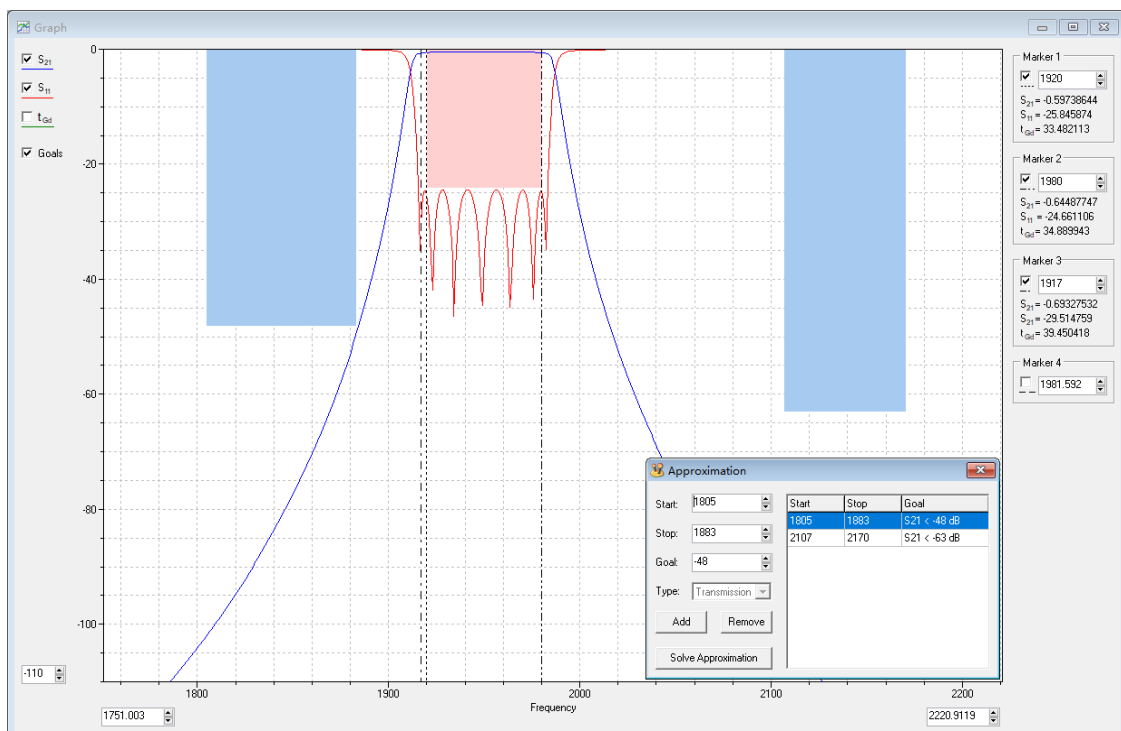

Figure 5 The simulation curve of 1710-1785MHz

Figure 6 The simulation curve of 1920-1980MHz

JING XIN MICROWAVE TECHNOLOGY CO.,LTD

E-mail: sales@cdjx-mw.com Web: <http://www.cdjx-mw.com>

TEL: +86-28-85026087 FAX: +86-28-65026087 ext.8033 Zip Code:610045