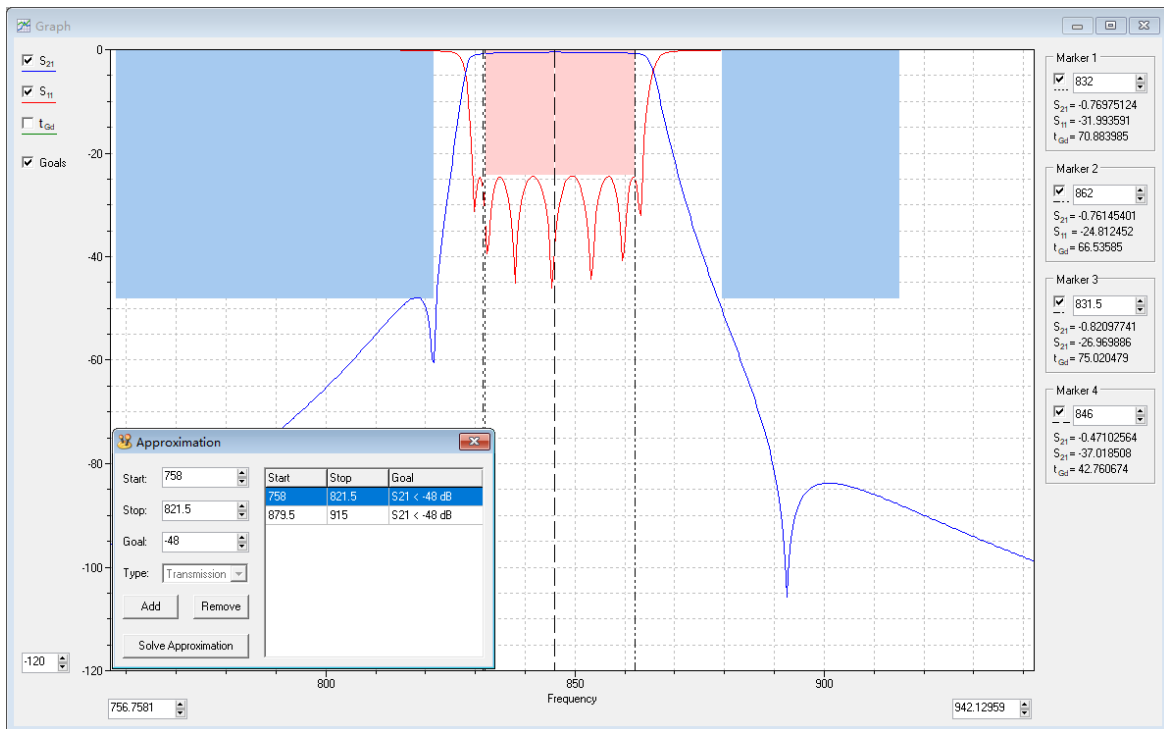

Add: No.65,West 1st Wu Ke Road, Wu Hou District, Cheng Du City, Si Chuan Province, China.

Figure 3 The simulation curve of 832-862MHz

Figure 4 The simulation curve of 880-915MHz

JING XIN MICROWAVE TECHNOLOGY CO.,LTD