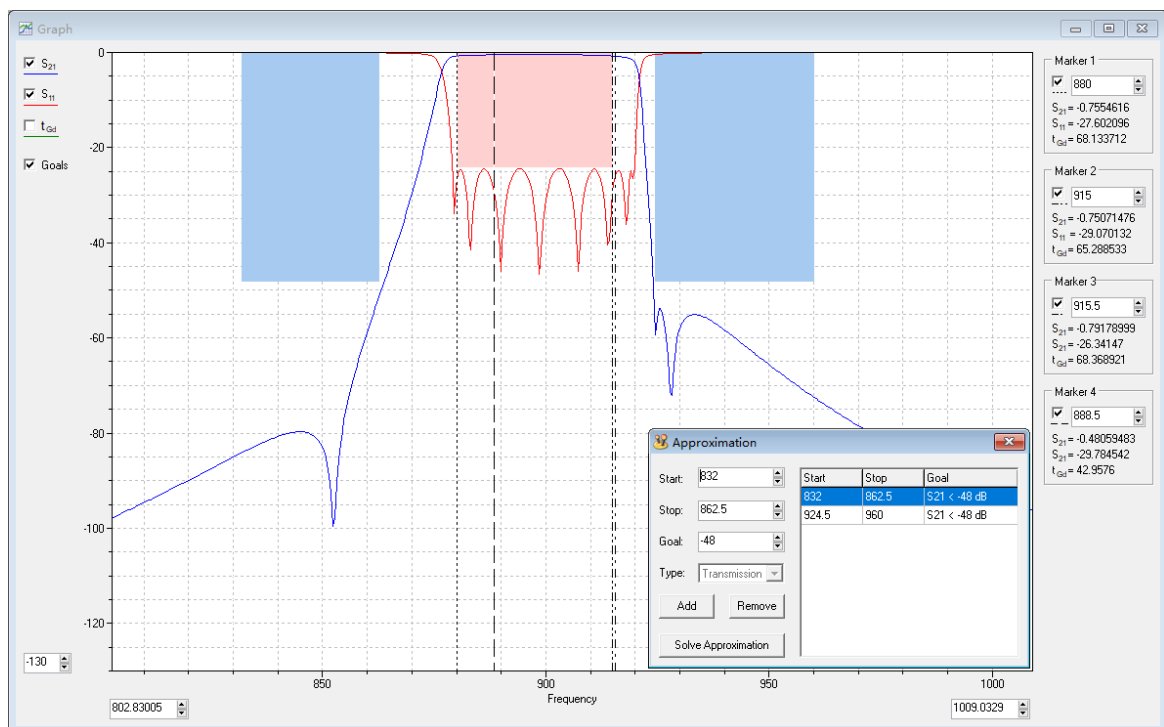

Add: No.65,West 1st Wu Ke Road, Wu Hou District, Cheng Du City, Si Chuan Province, China.

Figure 3 The simulation curve of 832-862MHz

Figure 4 The simulation curve of 880-915MHz

JING XIN MICROWAVE TECHNOLOGY CO.,LTD