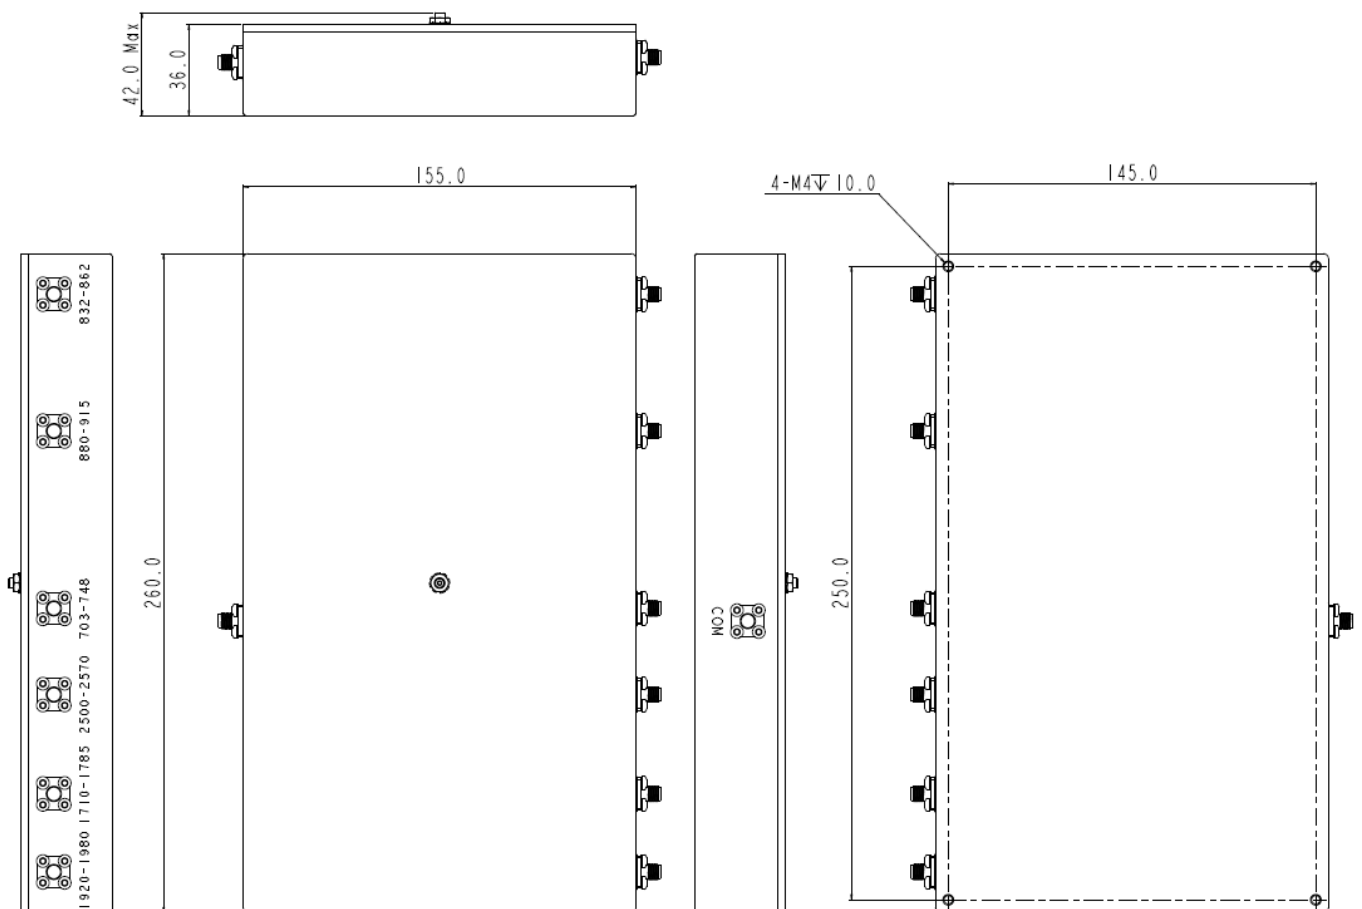

Dimension	LxWxH: 260mm x 155mm x 36mm (42.0mm Max)
Connectors	SMA-Female
Thread size & Hole callout info	4-M4 deep 10.0mm
Weight	≤1.8kg
Finish	Black (Paint spraying)
Notes	Material shall be RoHS 6/6

Figure 1 JX-CC6-703M2570M-45S front panel layout