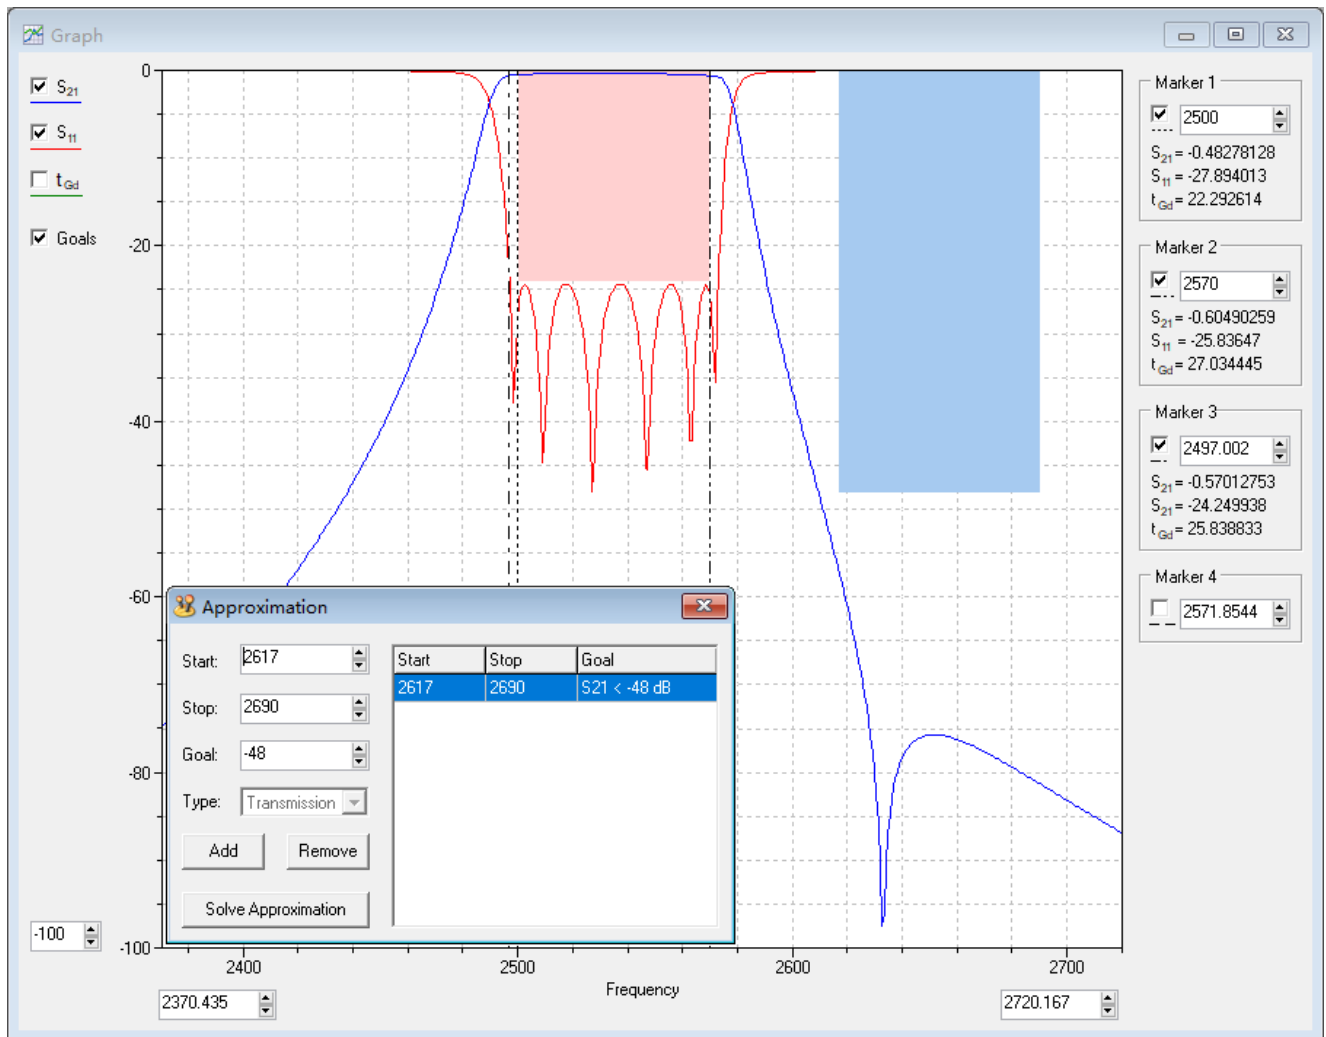

Add: No.65,West 1st Wu Ke Road, Wu Hou District, Cheng Du City, Si Chuan Province, China.

Figure 7 The simulation curve of 2500-2570MHz

JING XIN MICROWAVE TECHNOLOGY CO.,LTD

E-mail: sales@cdjx-mw.com Web: <http://www.cdjx-mw.com>