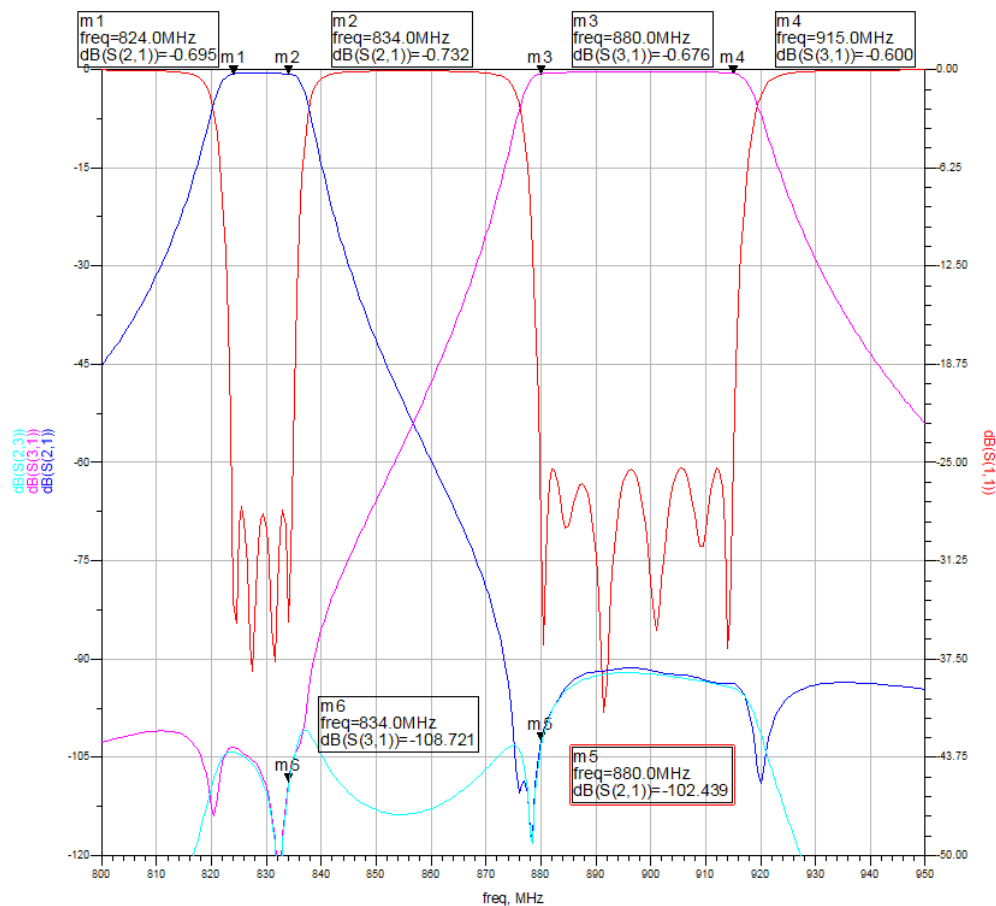

2. Electrical specifications

2.1 Electrical specifications

Table 2 Electrical specifications @ JX-CD2-824M915M-80NS

Item	Parameter	Specifications	
1	Frequency range	824-834 MHz	880-915 MHz
2	Return loss	≥15 dB	≥15 dB
3	Insertion loss	≤1.0 dB	≤1.0 dB
4	Isolation	≥80dB@824-915 MHz	
5	Power	Input port: 100 W	
		Output port: 200W(ANT)	
6	Impedance	50Ω	

2.2 The simulation curve

Figure 2 The simulation curve of the duplexer

JING XIN MICROWAVE TECHNOLOGY CO.,LTD

E-mail: sales@cdjx-mw.com Web: <http://www.cdjx-mw.com>

TEL: +86-28-85026087 FAX: +86-28-65026087 ext.8033 Zip Code:610045