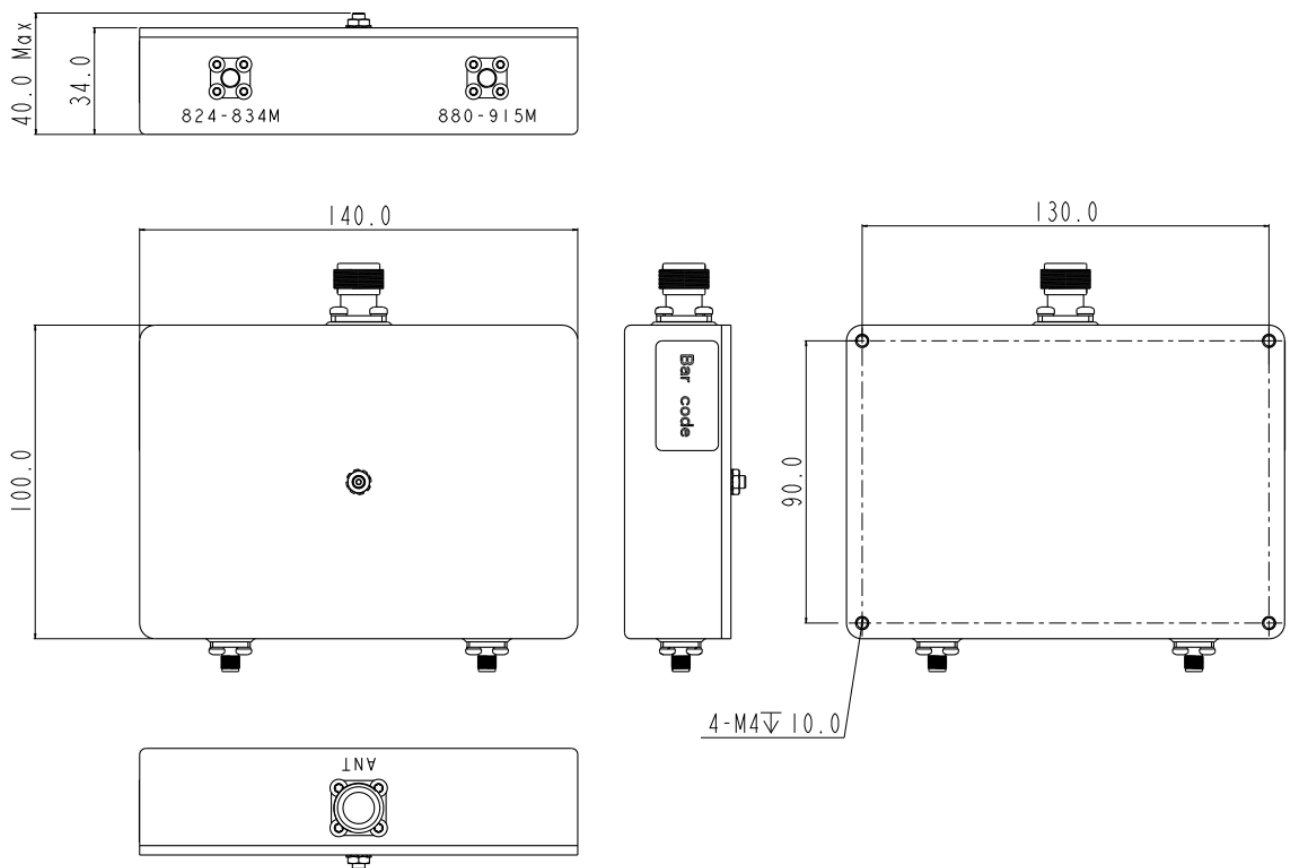

Dimension	LxWxH: 140mm x 100mm x 34mm (40mm Max)
Port connectors	824-834 and 880-915: (SMA-Female)
	ANT: (N-Female)
Finish	Silver
Notes	Material shall be RoHS 6/6

Figure 1 JX-CD2-824M915M-80NS front panel layout