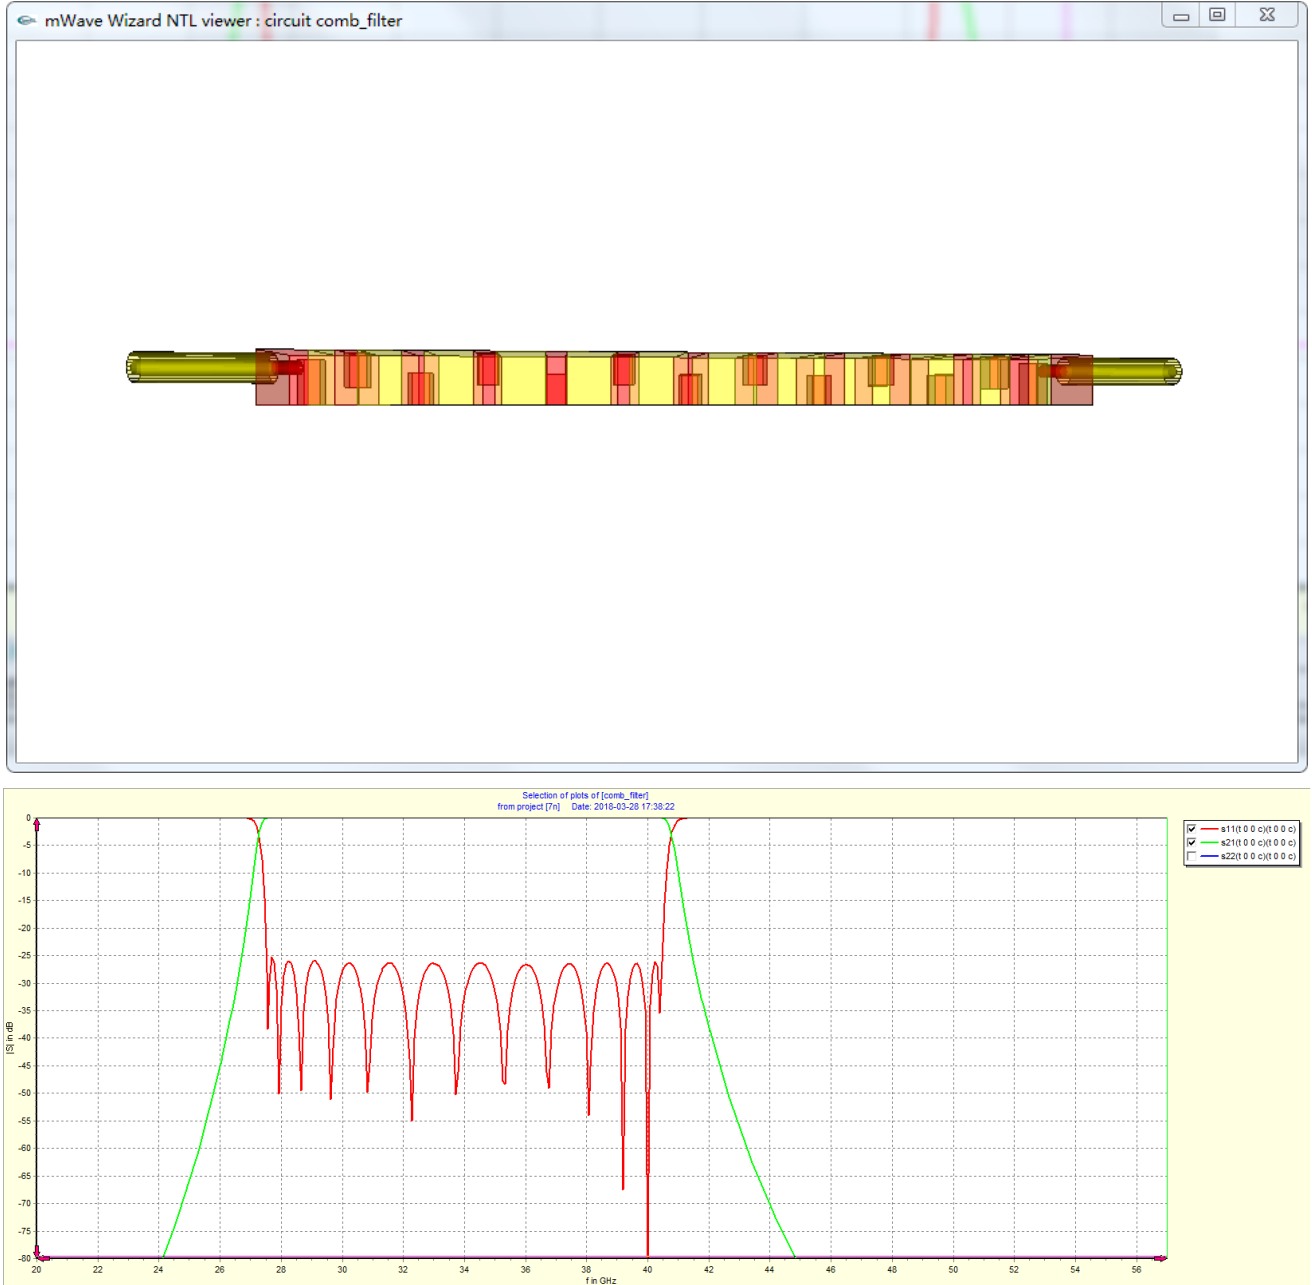

2.2 The simulation curve

Figure 2 The simulation curve of the Filter

JING XIN MICROWAVE TECHNOLOGY CO.,LTD

E-mail: sales@cdjx-mw.com Web: <http://www.cdjx-mw.com>

TEL: +86-28-85026087 FAX: +86-28-65941390 Zip Code:610045