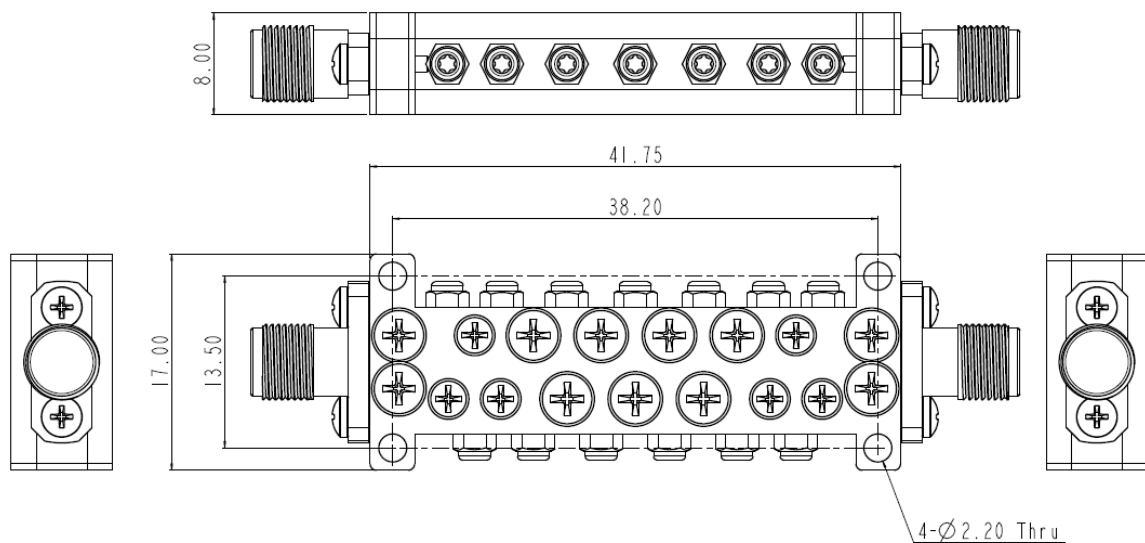

1. Mechanical layout

Table 1 Mechanical Specifications @ JX-CF1-28G40G-13J

Dimension	LxWxH: 41.75mm x 8mm x 17mm
Port connectors	SMA-Female
Finish	Silver
Notes	Material shall be RoHS 6/6

Figure 1 JX-CF1-28G40G-13J front panel layout