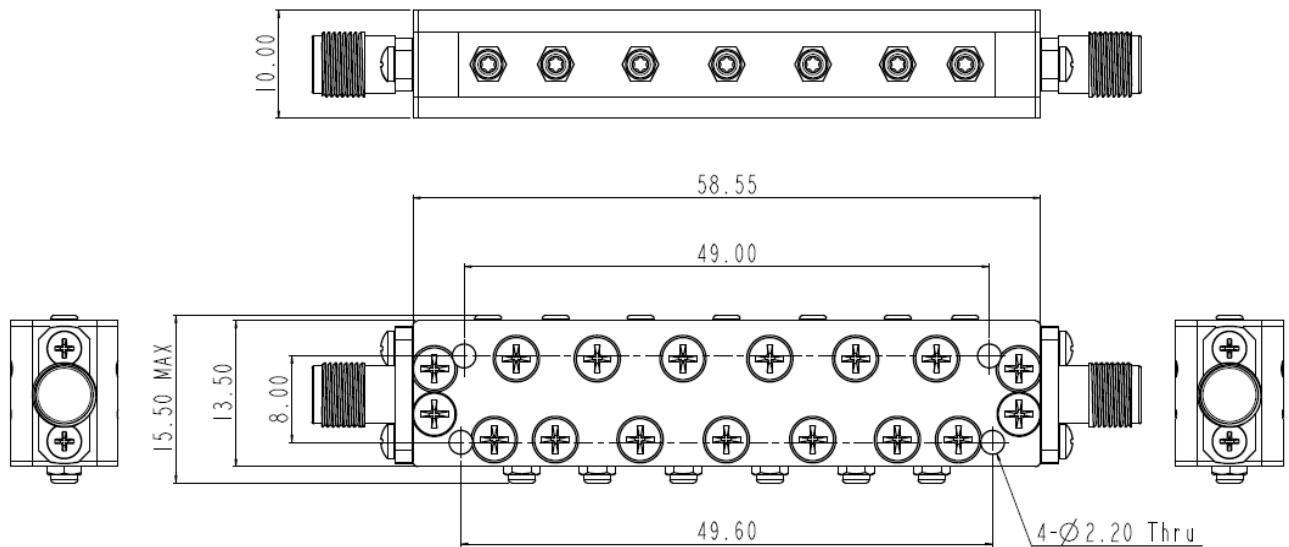

1. Mechanical layout

Table 1 Mechanical Specifications @ JX-CF1-14G20G-13J

Dimension	LxWxH: 58.55mm x 10mm x 13.5mm (Max 15.5mm)
Port connectors	SMA-Female
Finish	Silver
Notes	Material shall be RoHS 6/6