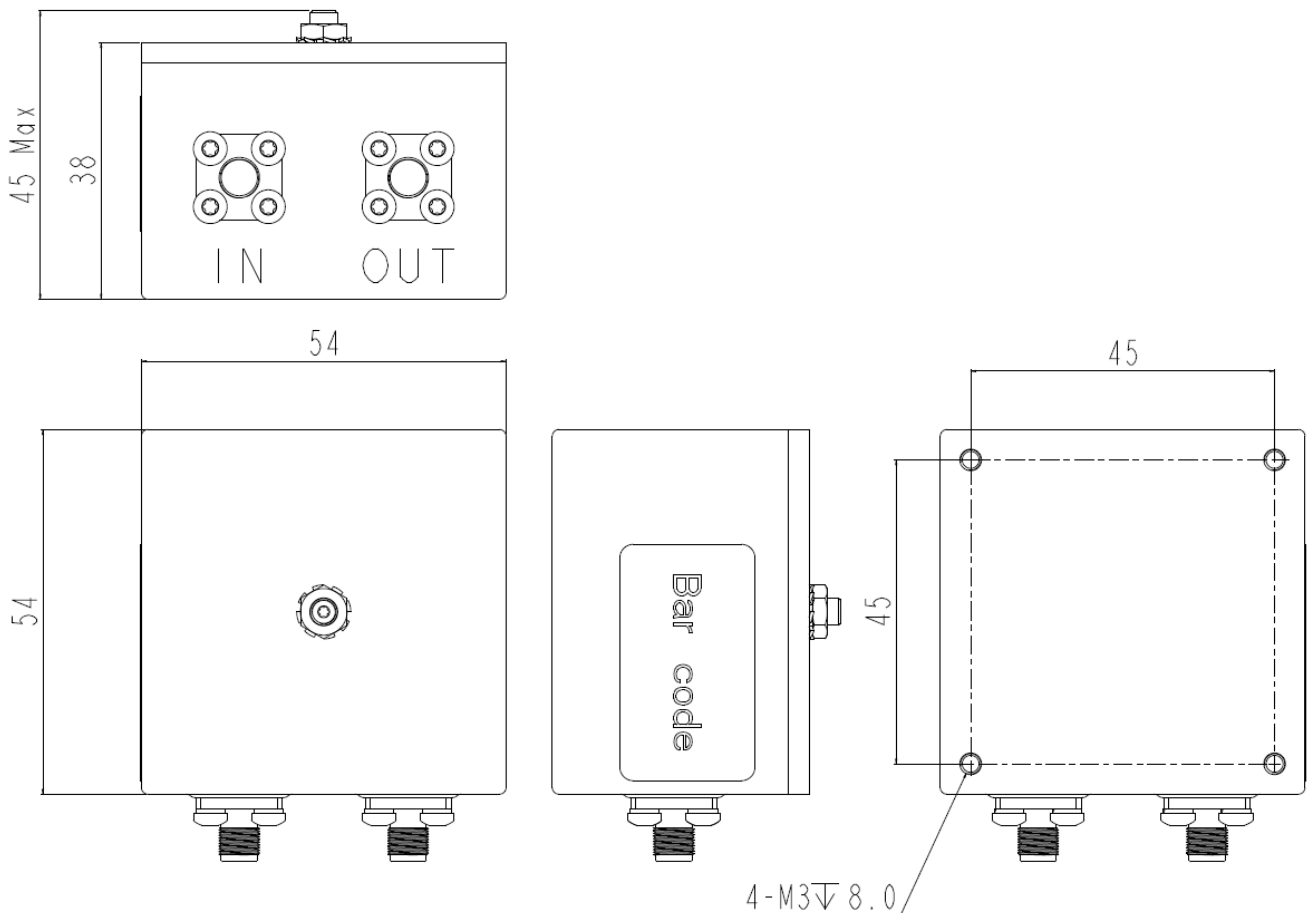

Dimension	LxWxH: 54mm x 54mm x 38mm(45mm Max)
Port connectors	SMA-Female
Finish	White
Notes	Material shall be RoHS 6/6

Figure 1 JX-CF1-864M872M-80S front panel layout

JING XIN MICROWAVE TECHNOLOGY CO.,LTD