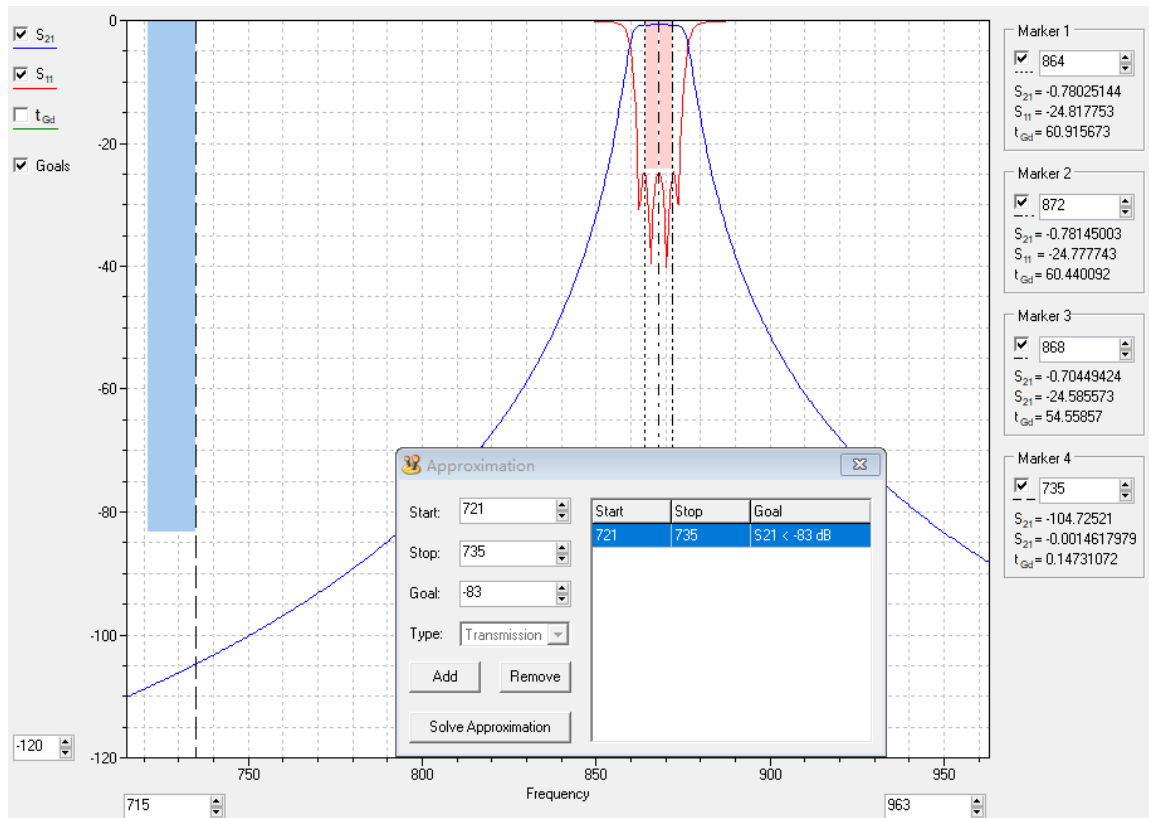

2.2 The simulation curve

Figure 2 The simulation curve of the Filter

JING XIN MICROWAVE TECHNOLOGY CO.,LTD

E-mail: sales@cdjx-mw.com Web: <http://www.cdjx-mw.com>

TEL: +86-28-85026087 FAX: +86-28-65026087 ext.8033 Zip Code:610045