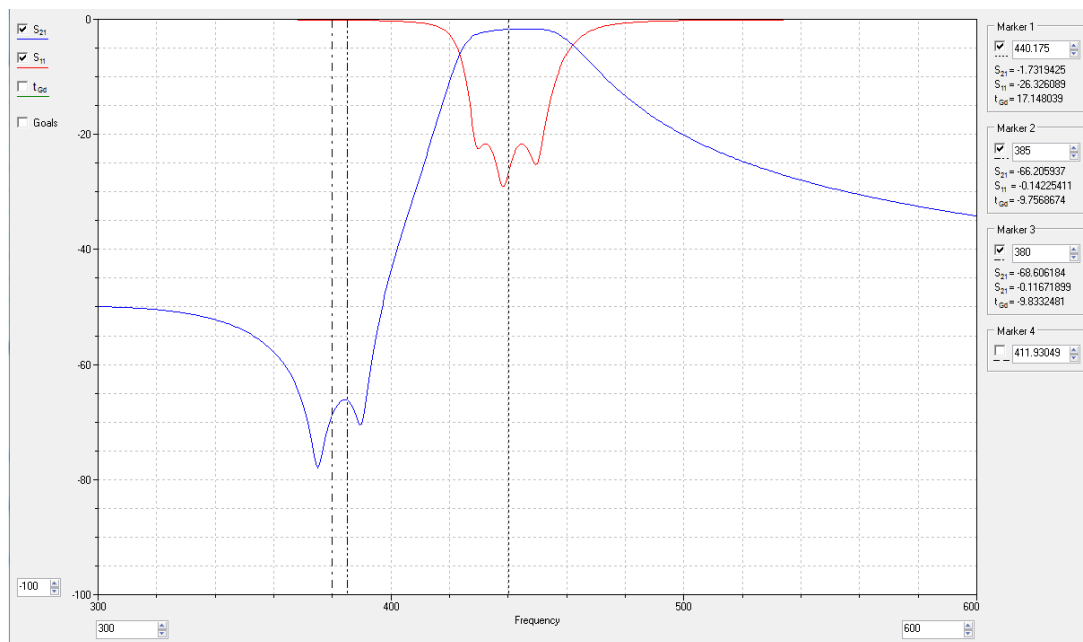

3. The simulation curve

Figure 2 The simulation curve of JX-LCF1-440.175-50S

JING XIN MICROWAVE TECHNOLOGY CO.,LTD

E-mail: sales@cdjx-mw.com Web: <http://www.cdjx-mw.com>

TEL: +86-28-85026087 FAX: +86-28-65941390 Zip Code:610045