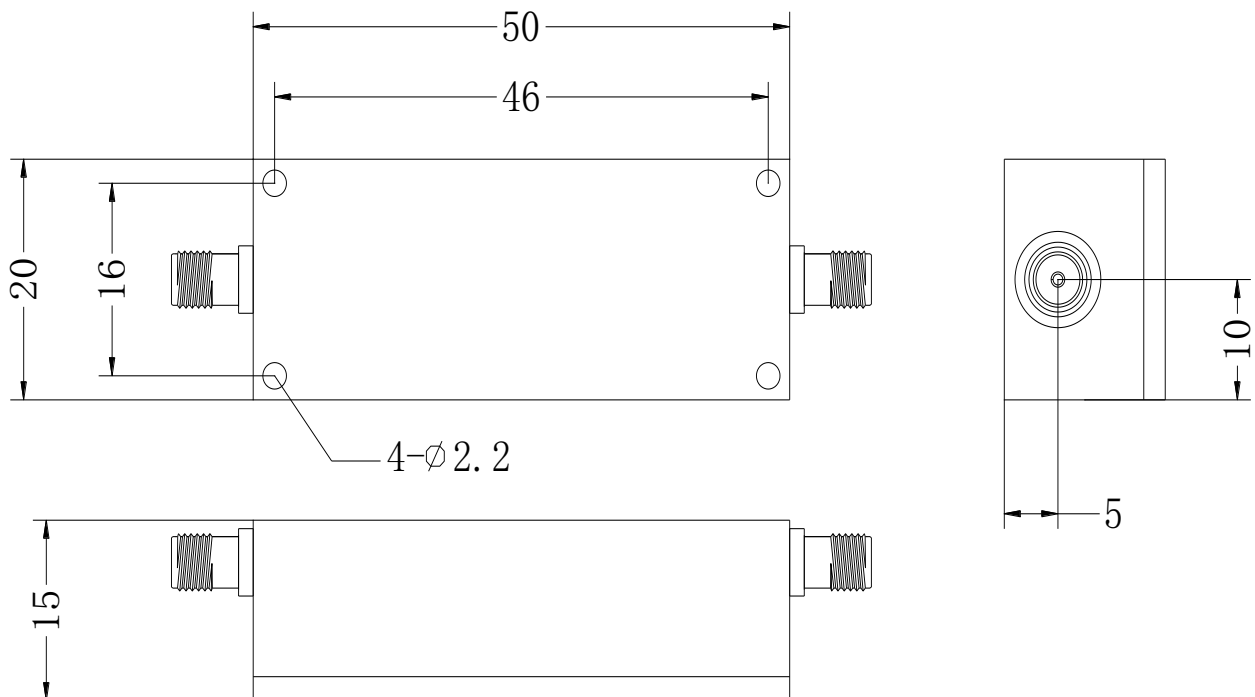

1. Mechanical layout

Table 1 Mechanical Specifications

Dimension	LxWxH: 50mm x 20mm x 15mm
Connectors	SMA-Female
Finish	Aluminum
Notes	Material shall be RoHS 6/6

Figure 1 JX-LCF1-440.175-50S front panel layout