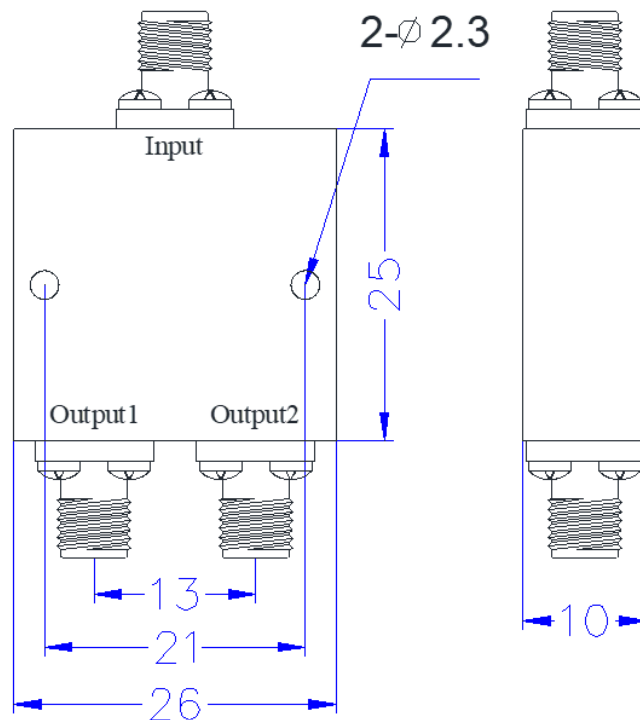

1. Mechanical layout

Table 1 Mechanical specifications

Dimension	LxWxH:26mm x 25mm x 10mm
Connectors	2.92-Female
Finish	Grey Paint or Customized

JING XIN MICROWAVE TECHNOLOGY CO.,LTD

E-mail: sales@cdjx-mw.com Web: <http://www.cdjx-mw.com>

Figure 1 JX-PD2-18G40G-292F front panel layout

2. Electrical analysis

Table 2 Electrical specifications

Item	Parameter	Specification
1	Frequency range	18000-40000MHz
2	Insertion loss	$\leq 1.4\text{dB}$ (Exclusive the 3dB Split Loss)
3	VSWR (Input)	≤ 1.60
	VSWR (Output)	≤ 1.50
4	Amplitude balance	$\leq \pm 0.40\text{dB}$
5	Phase balance	$\leq \pm 4^\circ$
6	Isolation	$\geq 16\text{dB}$
7	Average power	5W (Forward)
8	Impedance	50Ω
9	Operational temperature	-40°C to +80°C
10	Storage temperature	-45°C to +85°C