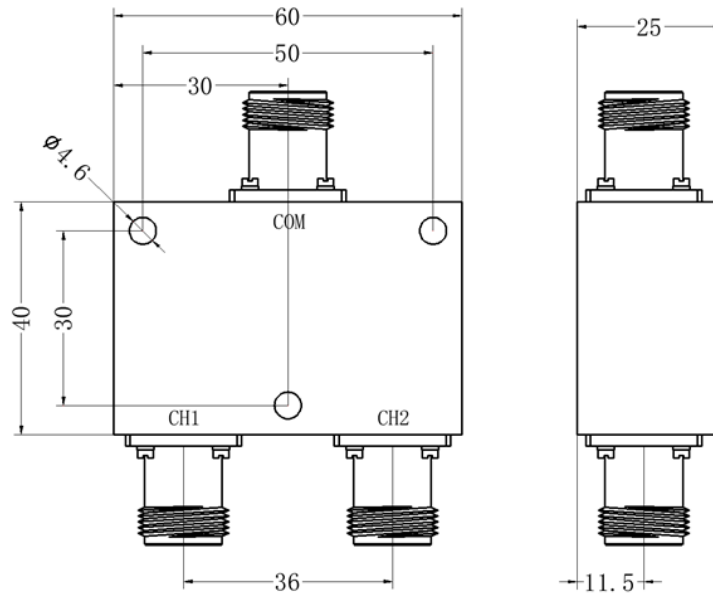

## 1. Mechanical layout

Table 1 Mechanical specifications

Dimension	L x W x H: 60mm x40mm x 25mm
Connectors	N-F
Finish	Conductive Oxidation
Notes	Material shall be RoHS 6/6

Figure 1 JX-LCD2-88M1800M-50NF front panel layout

## 2. Electrical analysis