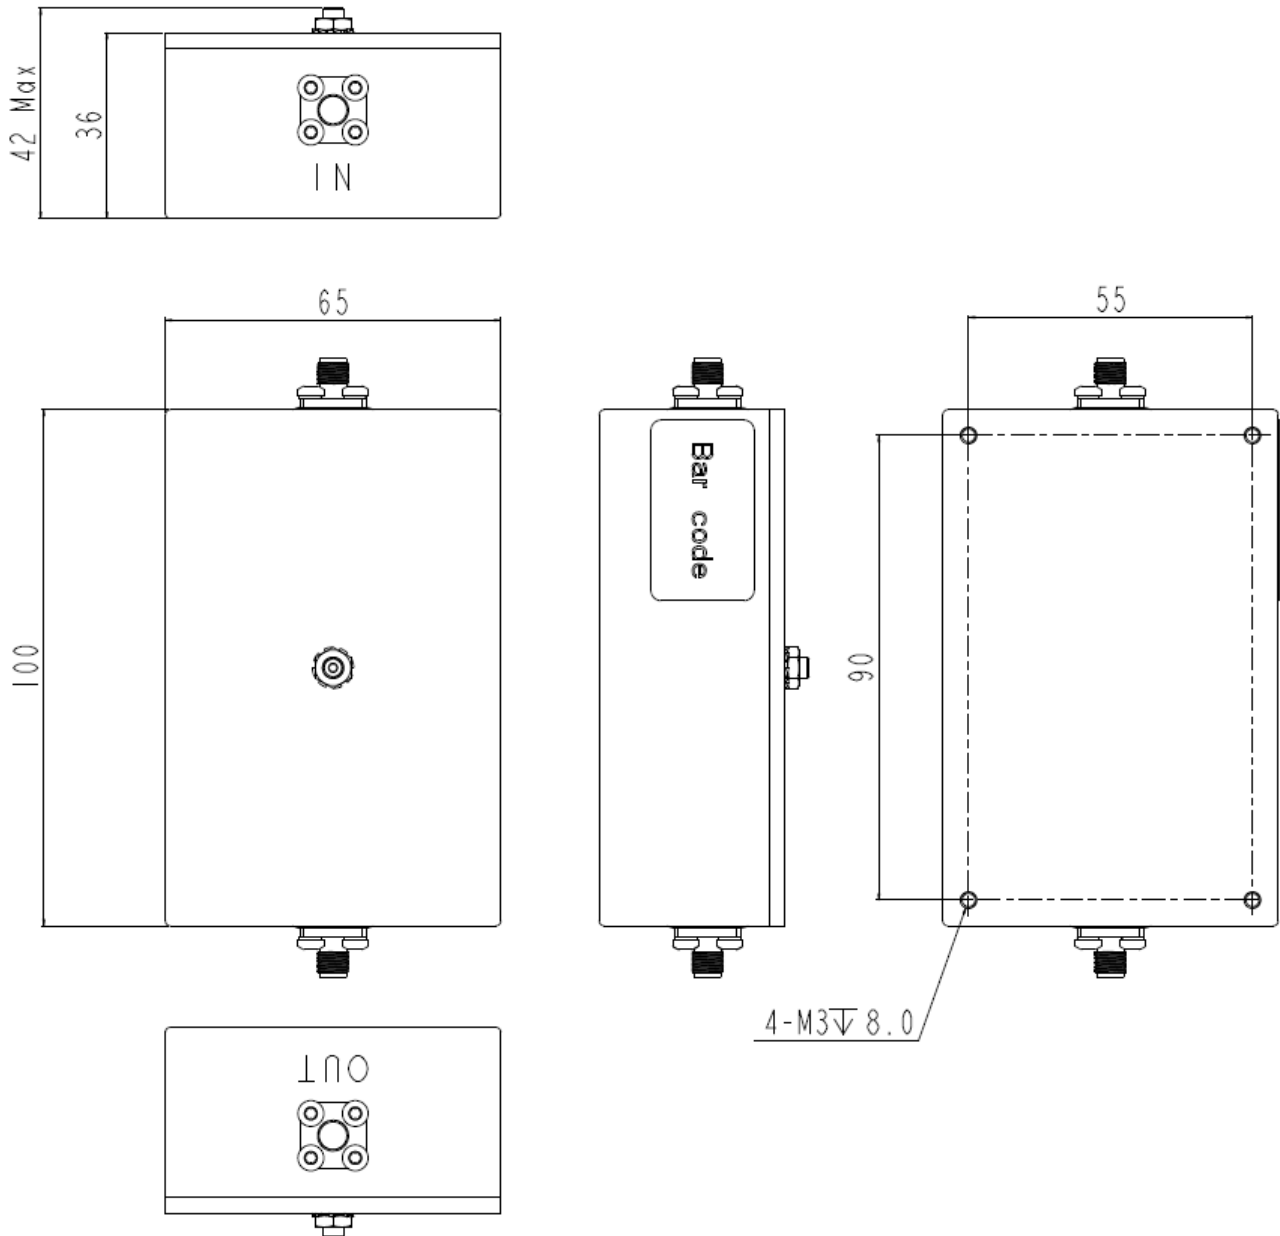

Dimension	L x W x H: 100mm x 65mm x 36mm (42mm Max)
Port connectors	SMA-Female
Finish	Conductive oxidation of aluminum alloy
Notes	Material shall be RoHS 6/6

Figure 1 JX-CF1-890M915M-S25 front panel layout