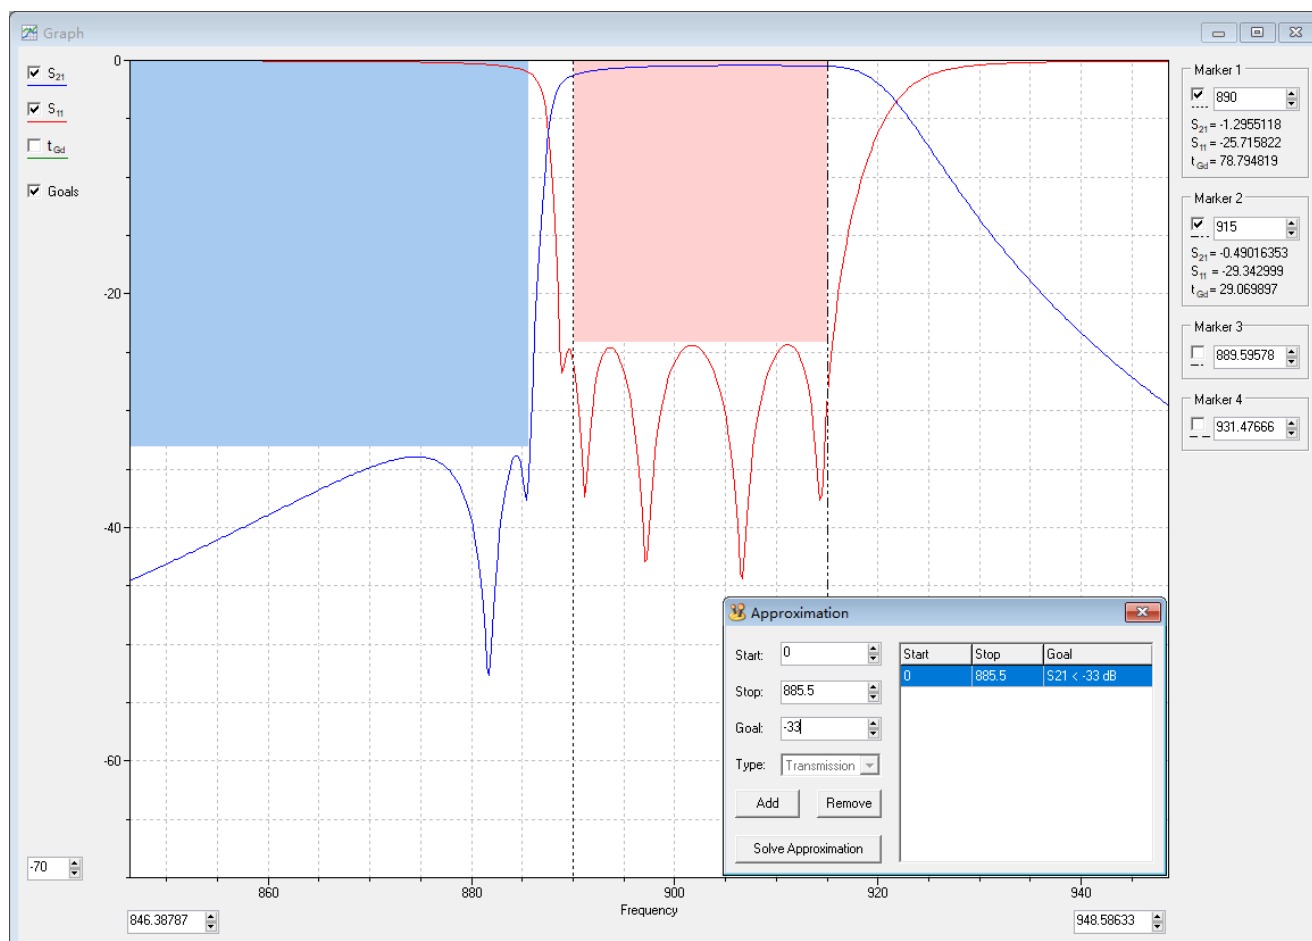

2.2 The simulation curve

Figure 2 The simulation curve of the Filter

JING XIN MICROWAVE TECHNOLOGY CO.,LTD

E-mail: sales@cdjx-mw.com Web: <http://www.cdjx-mw.com>

TEL: +86-28-85026087 FAX: +86-28-65026087 ext.8033 Zip Code:610045