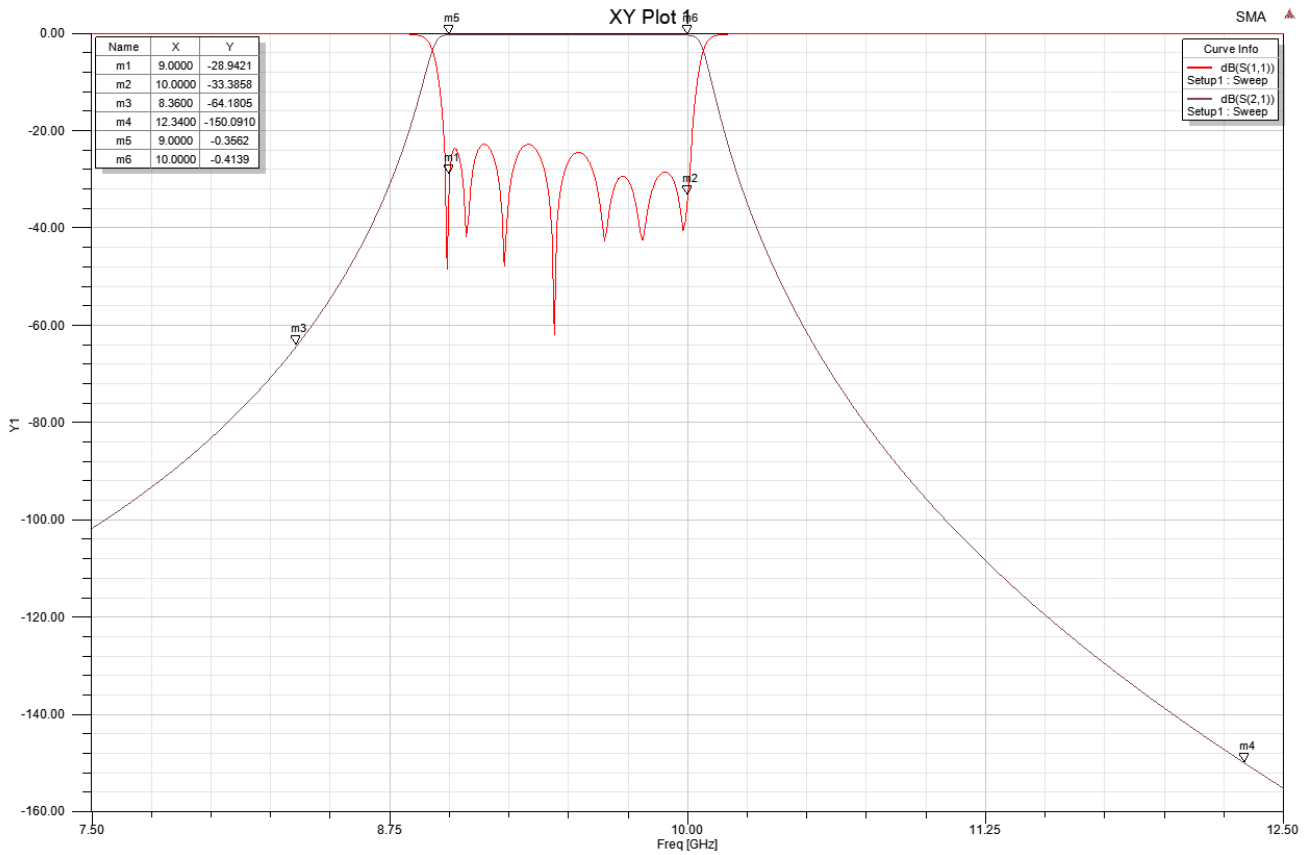

2.2 The simulation curve

Figure 2 The simulation curve of the filter

**JING XIN MICROWAVE TECHNOLOGY CO.,LTD**

E-mail: [sales@cdjx-mw.com](mailto:sales@cdjx-mw.com) Web: <http://www.cdjx-mw.com>

TEL: +86-28-85026087 FAX: +86-28-65026087 ext.8033 Zip Code:610045