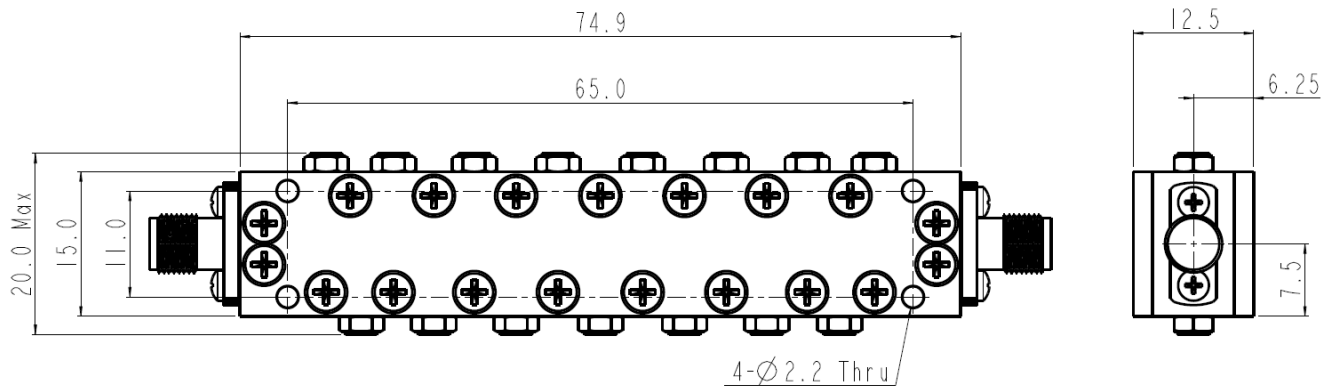

## 1. Mechanical layout

Table 1 Mechanical specifications @ JX-CF1-9G10G-S50

Dimension	L x W x H: 74.9mm x 15mm (20mm Max) x 12.5mm
Port connectors	SMA-Female
Finish	Silver
Notes	Material shall be RoHS 6/6