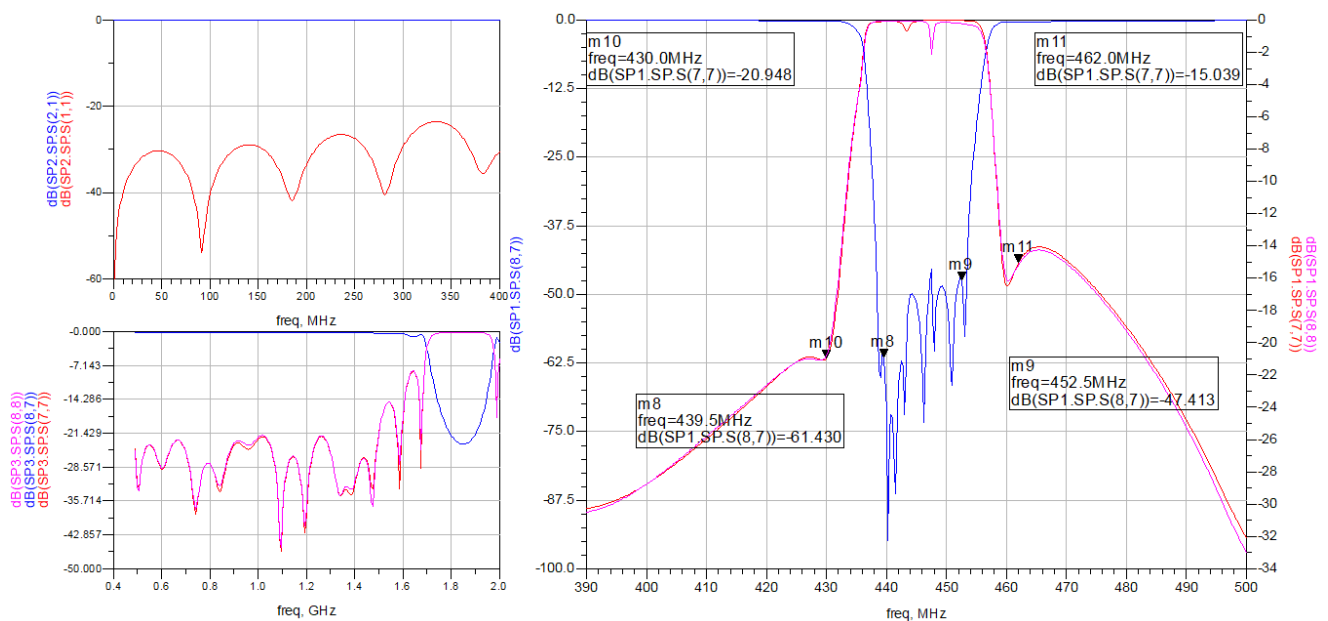

Item	Parameter	Spec
1	Stopband frequency range	440-452MHz
2	Stopband rejection	≥35dB
3	Passband frequency range	DC-430MHz&462-1200MHz
4	Return loss	≥12dB
5	Impedance	50Ohm

2.2 The simulation curve

Figure 2 The simulation curve of the filter