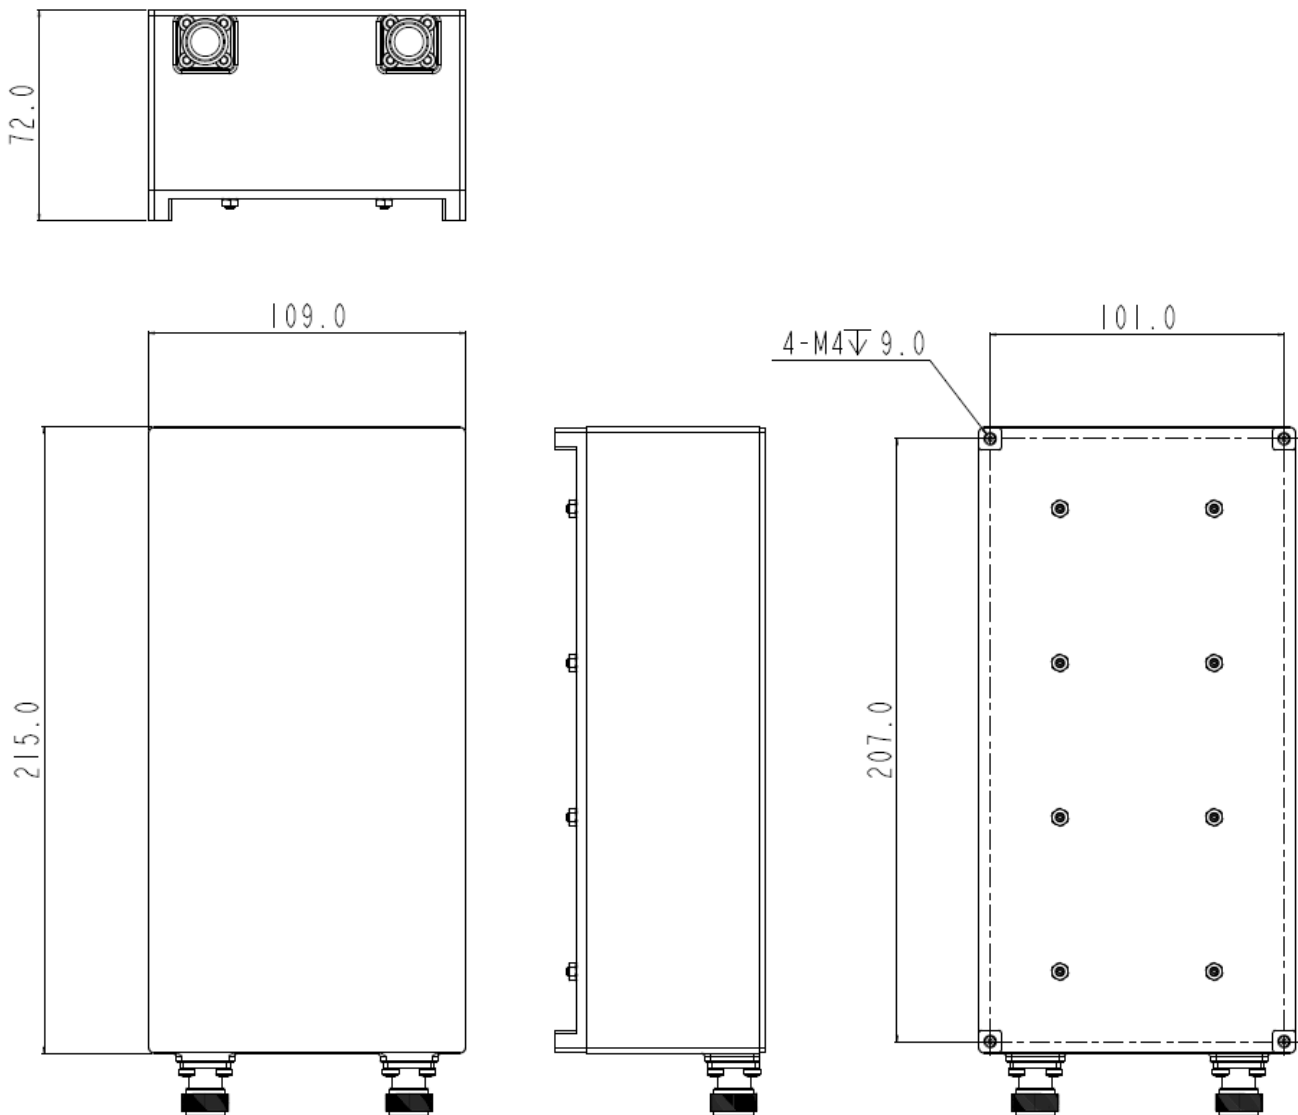

1. Mechanical layout

Table 1 Mechanical specifications @ JX-BSF1-440M452M-35N

Dimension	L x W x H: 215mm x 109mm x 72mm
Connectors	N-Female
Finish	Conductive oxidation of aluminium alloy
Notes	Material shall be RoHS 6/6