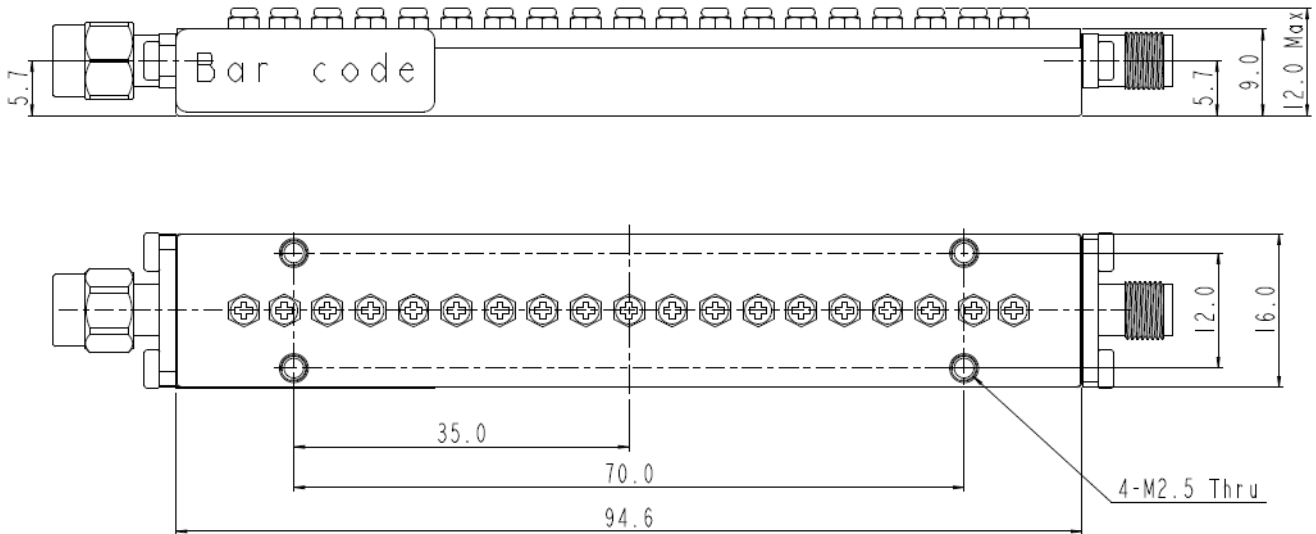

1. Mechanical layout

Table 1 Mechanical specifications @ JX-CF1-12.6G16.5G-30S3

Dimension	L x W x H: 94.6mm x 16mm x 9mm (Max12mm)
Port connectors	SMA-Male / SMA-Female
Finish	Black spray paint
Notes	Material shall be RoHS 6/6