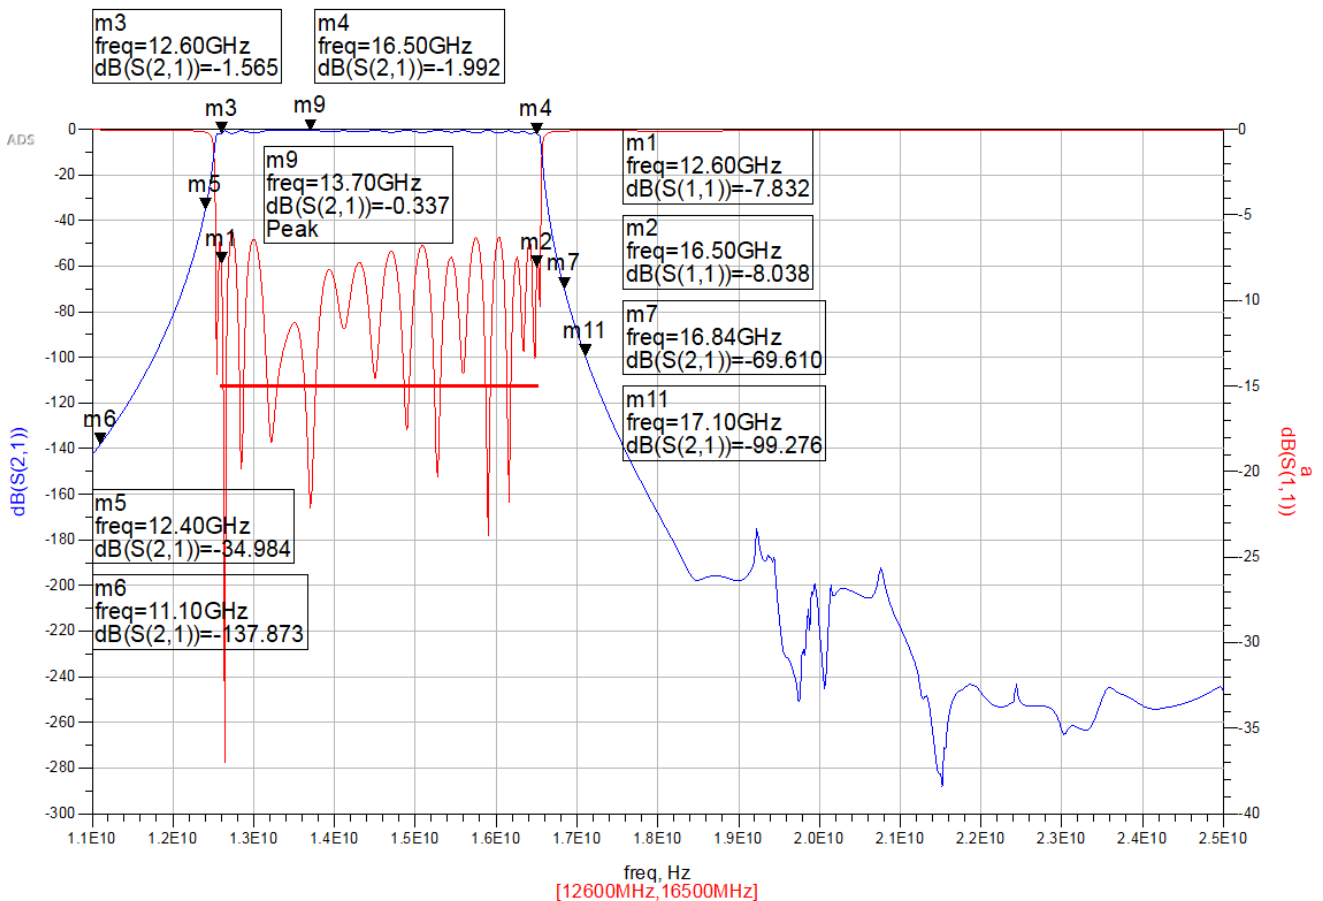

Figure 1 JX-CF1-12.6G16.5G-30S3 front panel layout

2. Electrical analysis

2.1 Electrical specifications

Table 2 Electrical specifications @ JX-CF1-12.6G16.5G-30S3

Item	Parameter	Specification
1	Frequency range	12.6-16.5GHz
2	Return loss	≥15dB (type18dB)
3	Insertion loss	≤2.0dB
4	Ripple in band	≤1.5dB
5	Rejection	≥80dB @ DC-11.1GHz ≥25dB @ 11.1-12.4GHz ≥30dB @ 16.85-17.1GHz ≥80dB @ 17.1-25GHz

6	Temperature range	-30°C to +70°C
7	Power	5W
8	Impedance	50Ω

2.2 The simulation curve

Figure 2 The simulation curve of the filter

JING XIN MICROWAVE TECHNOLOGY CO.,LTD

E-mail: sales@cdjx-mw.com Web: <http://www.cdjx-mw.com>