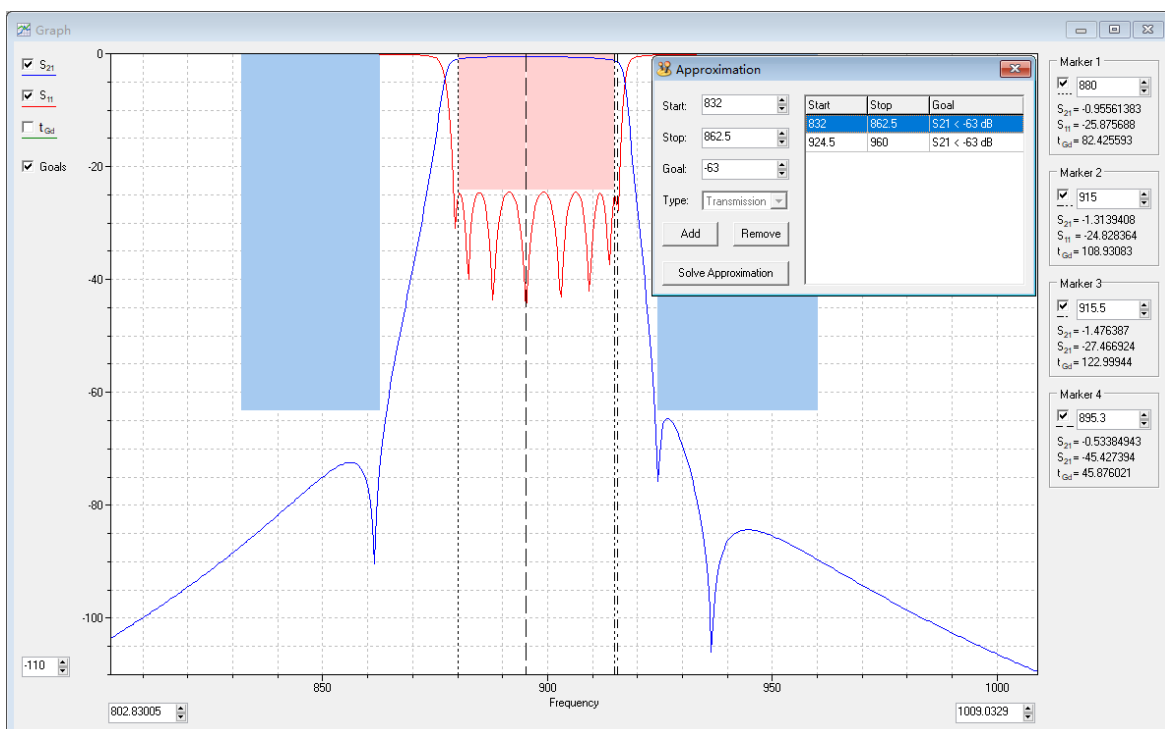

2.2 The simulation curve

Figure 2 The simulation curve of 703-748MHz

JING XIN MICROWAVE TECHNOLOGY CO.,LTD

E-mail: sales@cdjx-mw.com Web: <http://www.cdjx-mw.com>

TEL: +86-28-85026087 FAX: +86-28-65026087 ext.8033 Zip Code:610045

Add: No.65,West 1st Wu Ke Road, Wu Hou District, Cheng Du City, Si Chuan Province, China.

Figure 3 The simulation curve of 832-862MHz

Figure 4 The simulation curve of 880-915MHz

JING XIN MICROWAVE TECHNOLOGY CO.,LTD