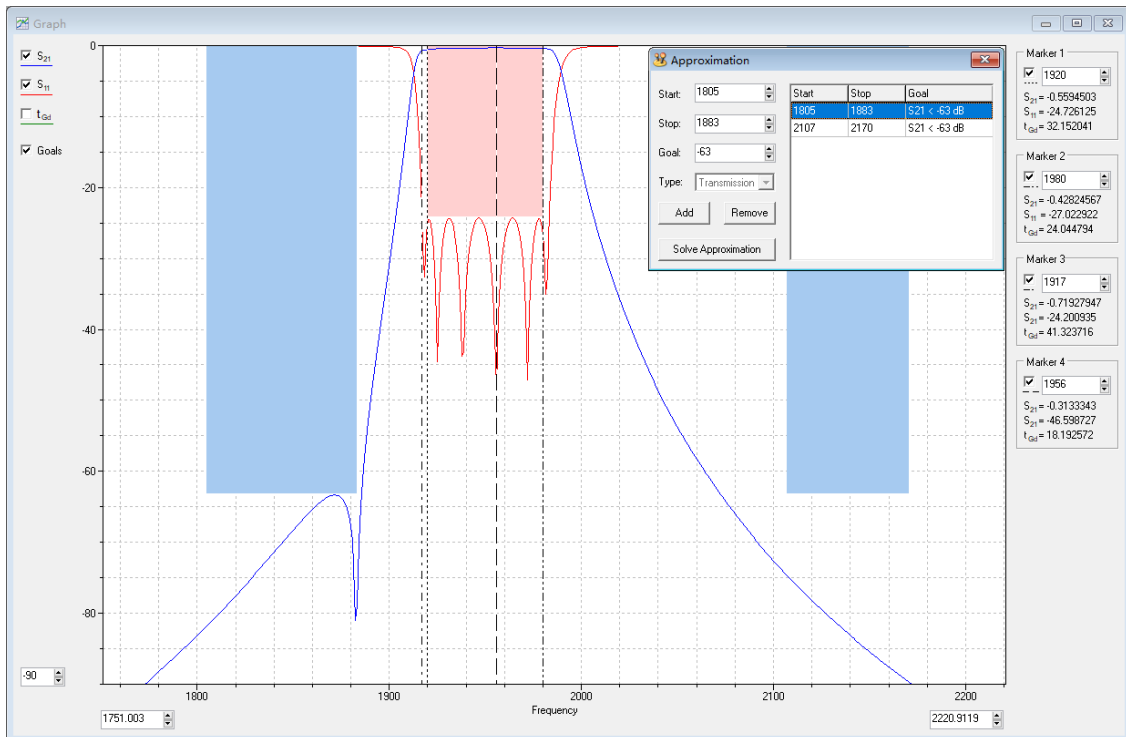

Figure 5 The simulation curve of 1710-1785MHz

Figure 6 The simulation curve of 1920-1980MHz

JING XIN MICROWAVE TECHNOLOGY CO.,LTD

E-mail: sales@cdjx-mw.com Web: <http://www.cdjx-mw.com>

TEL: +86-28-85026087 FAX: +86-28-65026087 ext.8033 Zip Code:610045