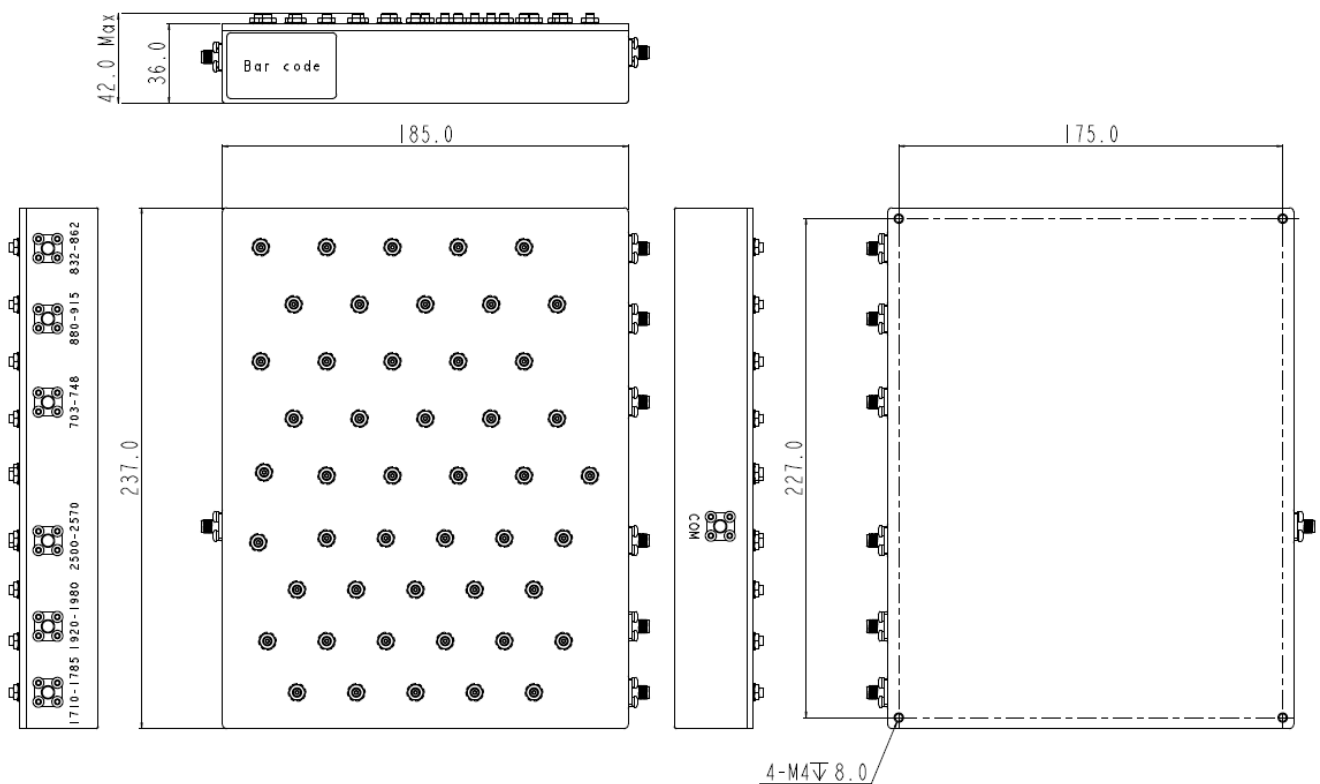

Dimension	LxWxH: 237mm x 185mm x 36mm (42.0mm Max)
Connectors	SMA-Female
Thread size & Hole callout info	4-M4 deep 8.0mm
Weight	≤2.0kg
Finish	Black (Paint spraying)
Notes	Material shall be RoHS 6/6

Figure 1 JX-CC6-703M2570M-60S front panel layout