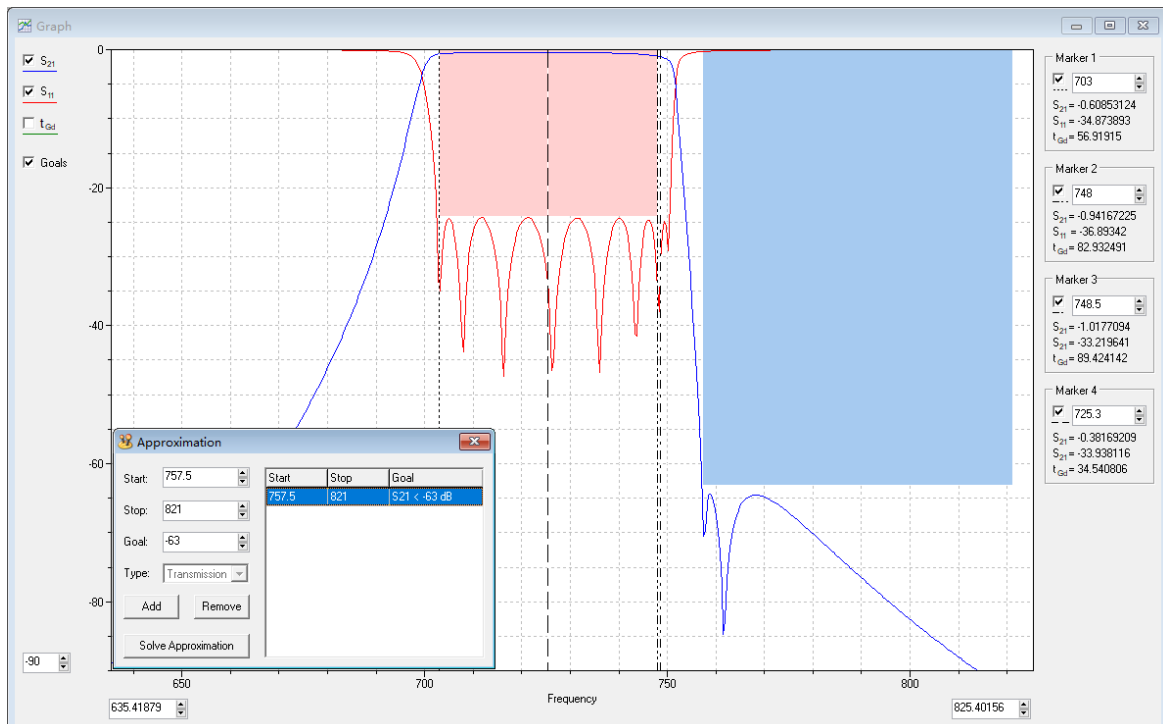

2.2 The simulation curve

Figure 2 The simulation curve of 703-748MHz

JING XIN MICROWAVE TECHNOLOGY CO.,LTD

E-mail: sales@cdjx-mw.com Web: <http://www.cdjx-mw.com>

TEL: +86-28-85026087 FAX: +86-28-65026087 ext.8033 Zip Code:610045