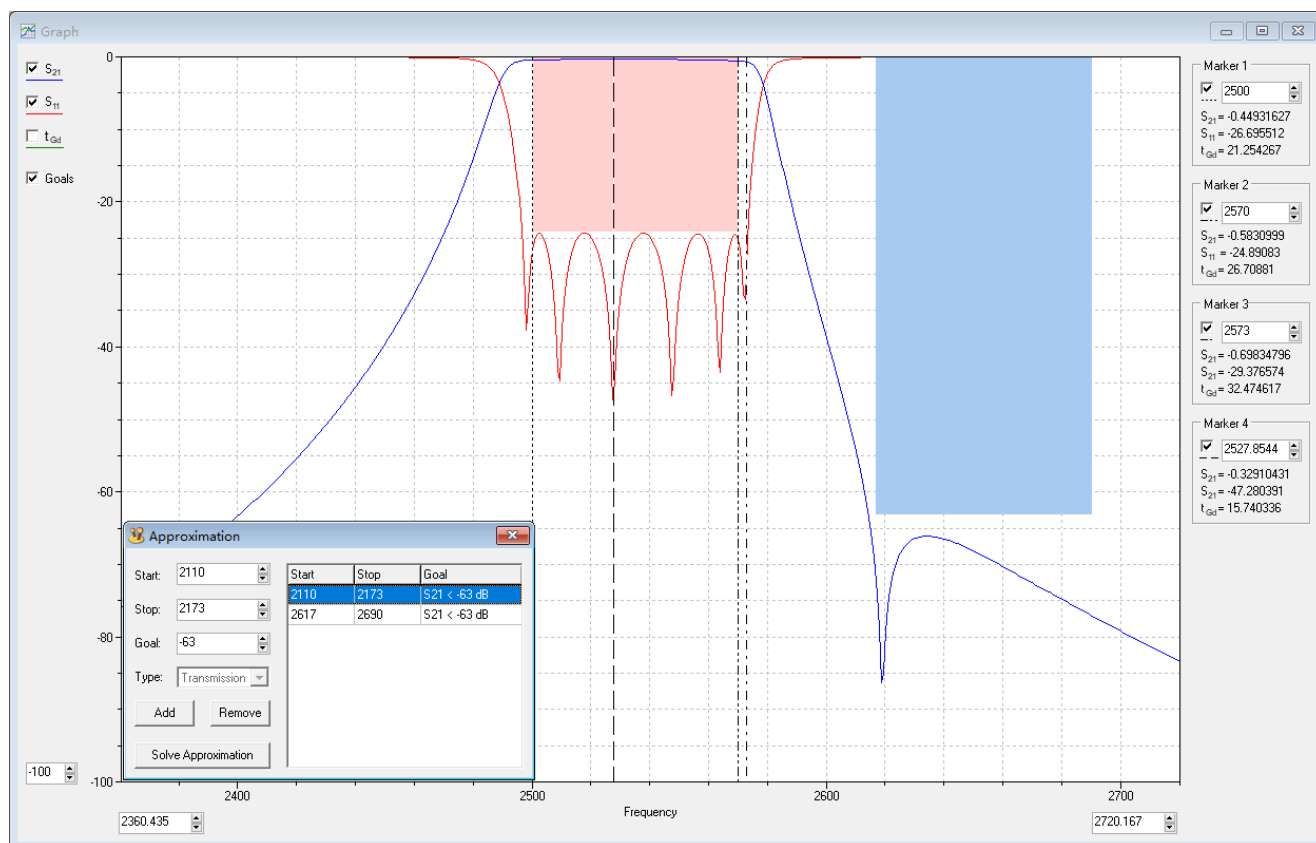

Add: No.65,West 1st Wu Ke Road, Wu Hou District, Cheng Du City, Si Chuan Province, China.

Figure 7 The simulation curve of 2500-2570MHz

JING XIN MICROWAVE TECHNOLOGY CO.,LTD

E-mail: sales@cdjx-mw.com Web: <http://www.cdjx-mw.com>