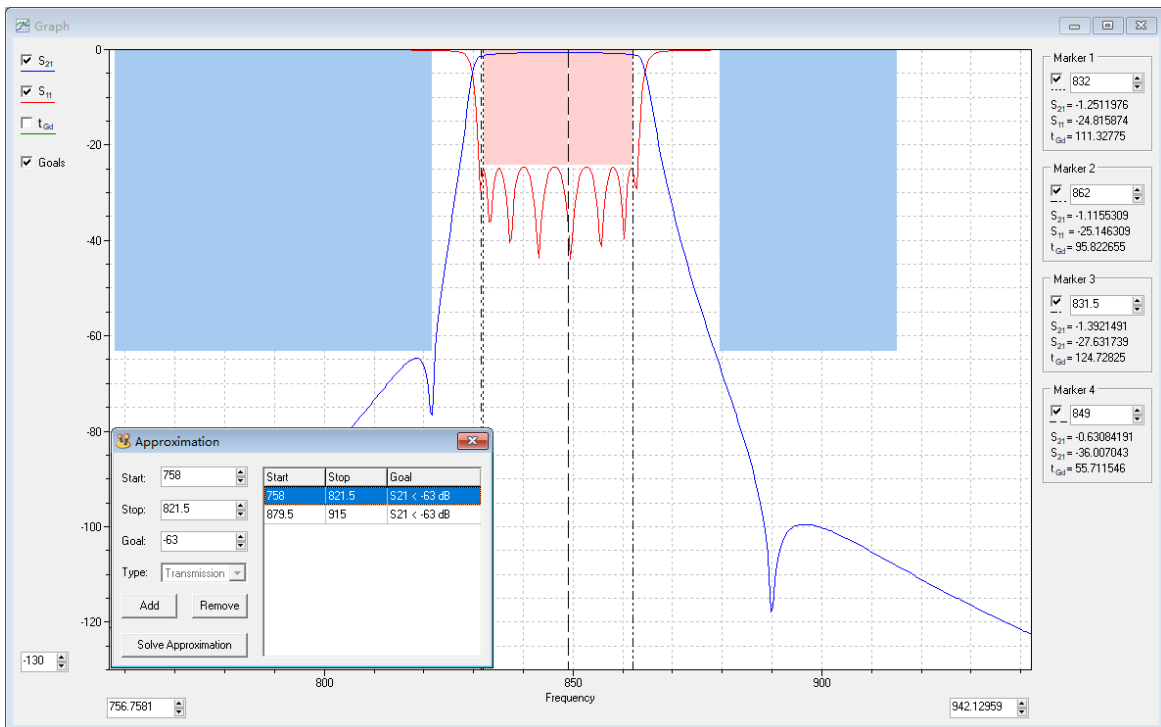

Add: No.65,West 1st Wu Ke Road, Wu Hou District, Cheng Du City, Si Chuan Province, China.

Figure 3 The simulation curve of 832-862MHz

Figure 4 The simulation curve of 880-915MHz

JING XIN MICROWAVE TECHNOLOGY CO.,LTD