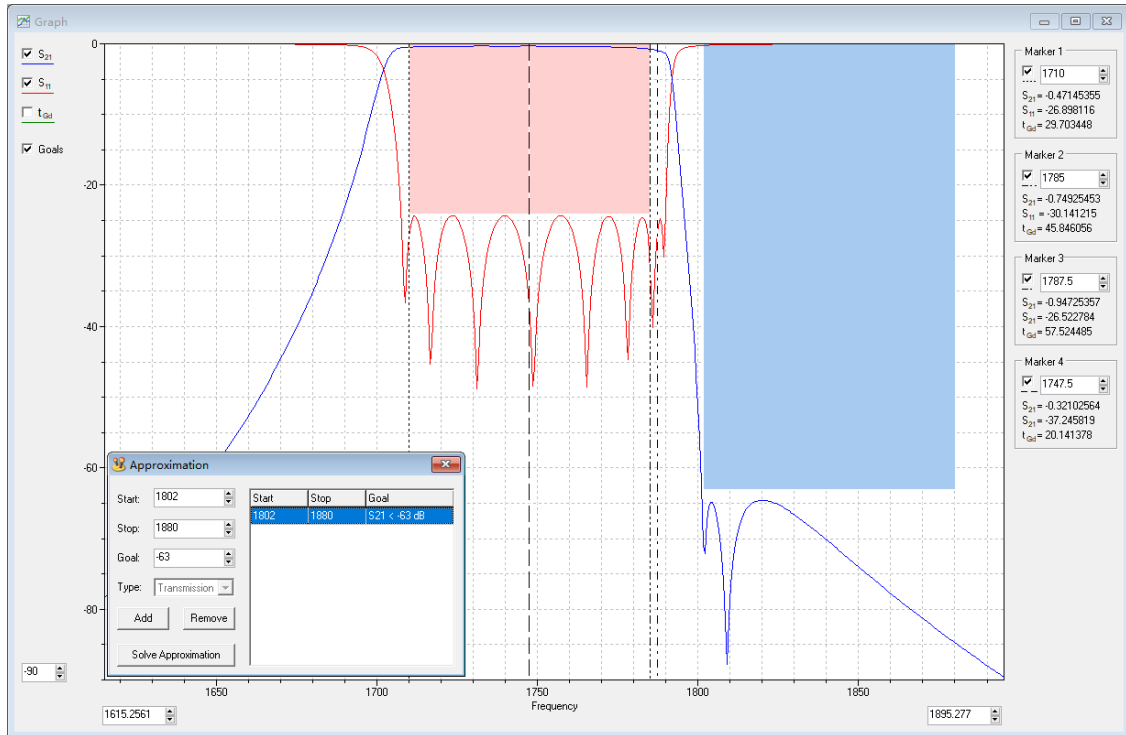

Figure 5 The simulation curve of 1710-1785MHz

Figure 6 The simulation curve of 1920-1980MHz

JING XIN MICROWAVE TECHNOLOGY CO.,LTD

E-mail: sales@cdjx-mw.com Web: <http://www.cdjx-mw.com>

TEL: +86-28-85026087 FAX: +86-28-65026087 ext.8033 Zip Code:610045