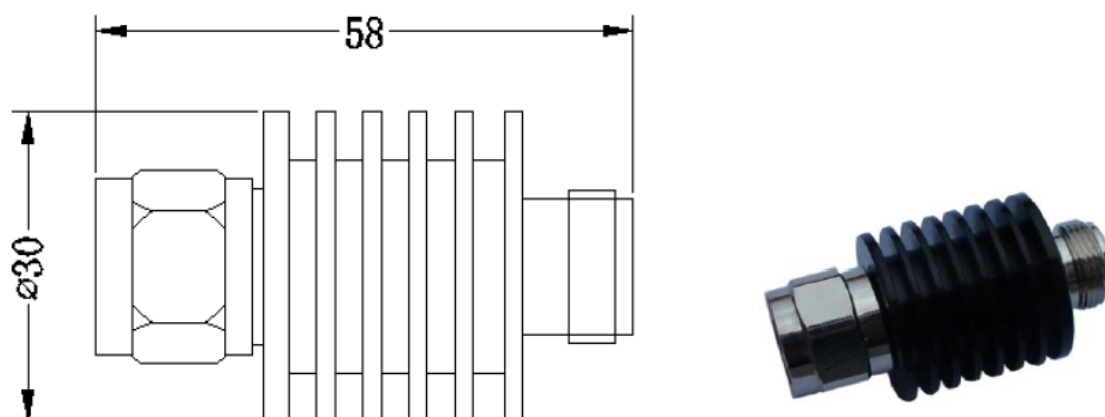

| | |
|-----------------|----------------------------|
| Dimension | Φ30mm×58mm(±0.5mm) |
| Port connectors | N-Male to N- Female |
| Weight | 76g |
| Notes | Material shall be RoHS 6/6 |

Figure 1 JX-AT-DC3G-10WNx front panel layout