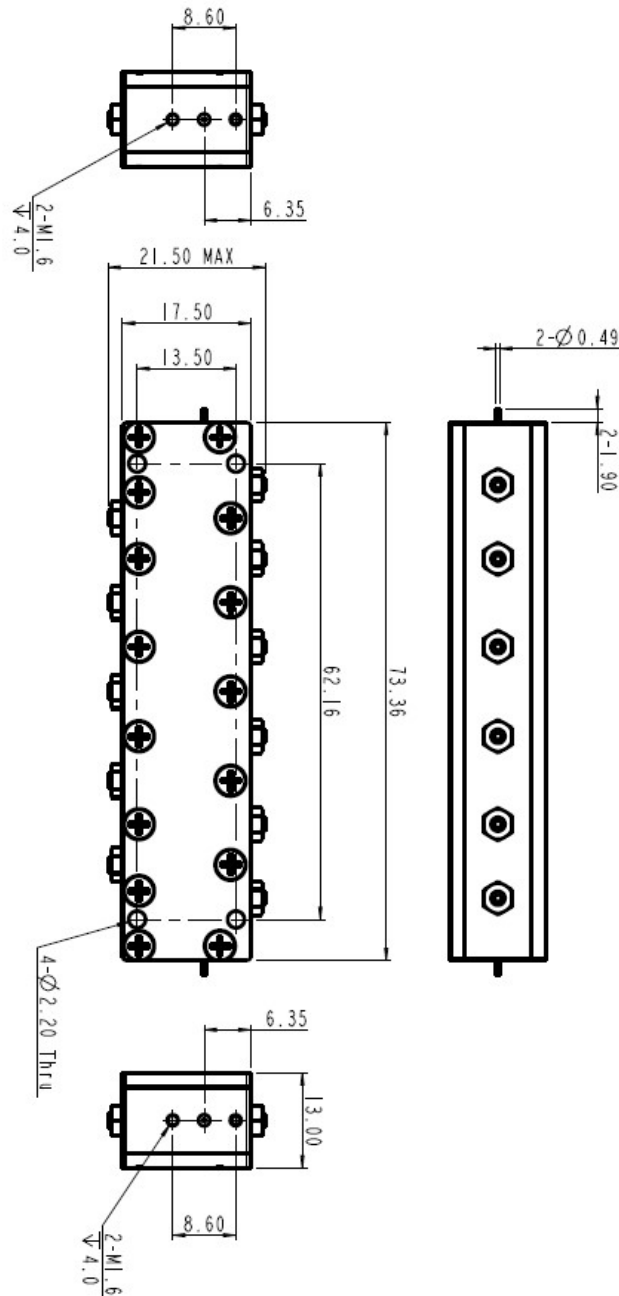

1. Mechanical layout

Table 1 Mechanical Specifications

Dimension	LxWxH: 73.36mm x 13mm x 17.5 mm(21.5 Max)
Connector Type	Surface Mount
Surface treatment	As silver plated
Notes	Material shall be RoHS 6/6