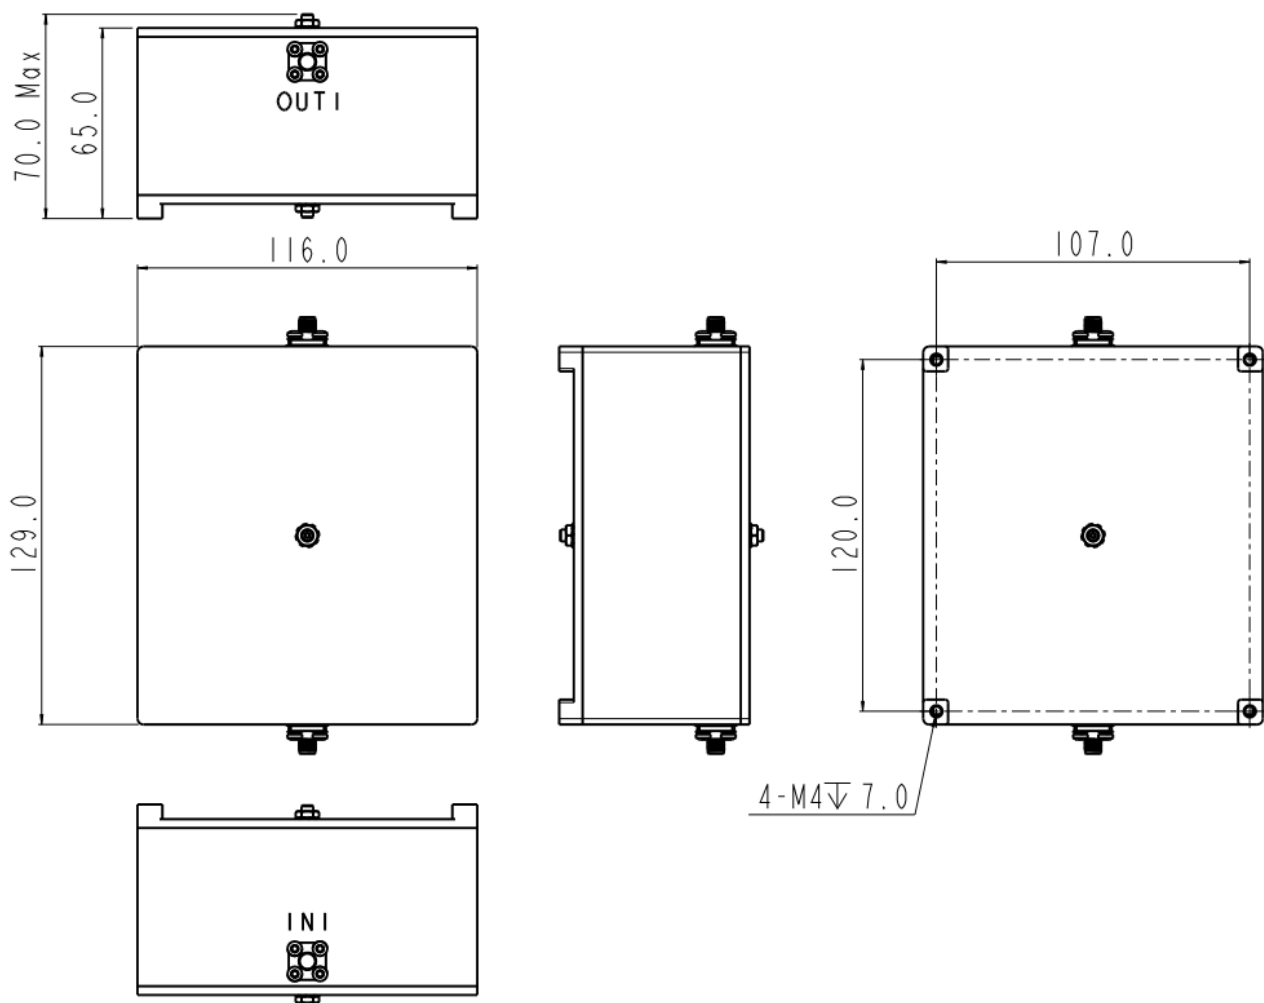

1. Mechanical layout

Table 1 Mechanical specifications @ JX-CC5-832M2570M-70S

Dimension	LxWxH: 129mm x 116mm x 65mm (70.0mm Max)
Port connectors	SMA-Female
Finish	Silver
Notes	Material shall be RoHS 6/6