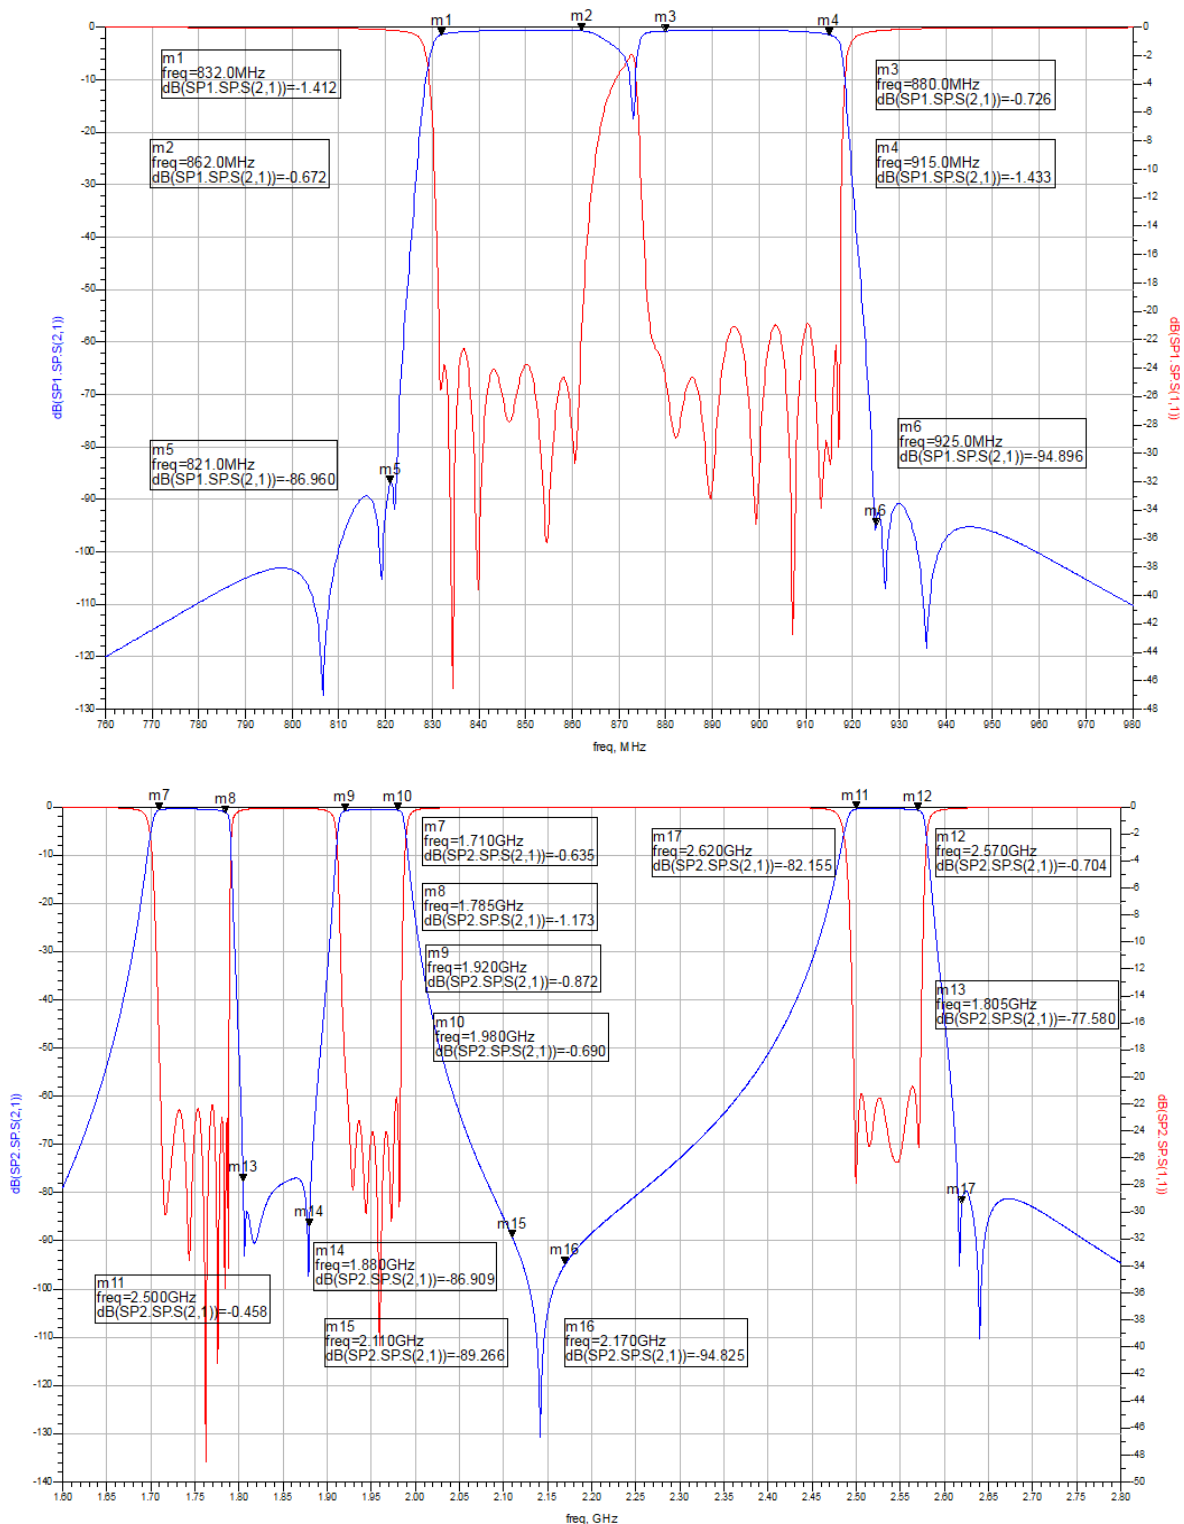

2.3 The simulation curve

Figure 3 The simulation curve of the combiner

JING XIN MICROWAVE TECHNOLOGY CO.,LTD

E-mail: sales@cdjx-mw.com Web: <http://www.cdjx-mw.com>

TEL: +86-28-85026087 FAX: +86-28-65026087 ext.8033 Zip Code:610045

Add: No.65,West 1st Wu Ke Road, Wu Hou District, Cheng Du City, Si Chuan Province, China.