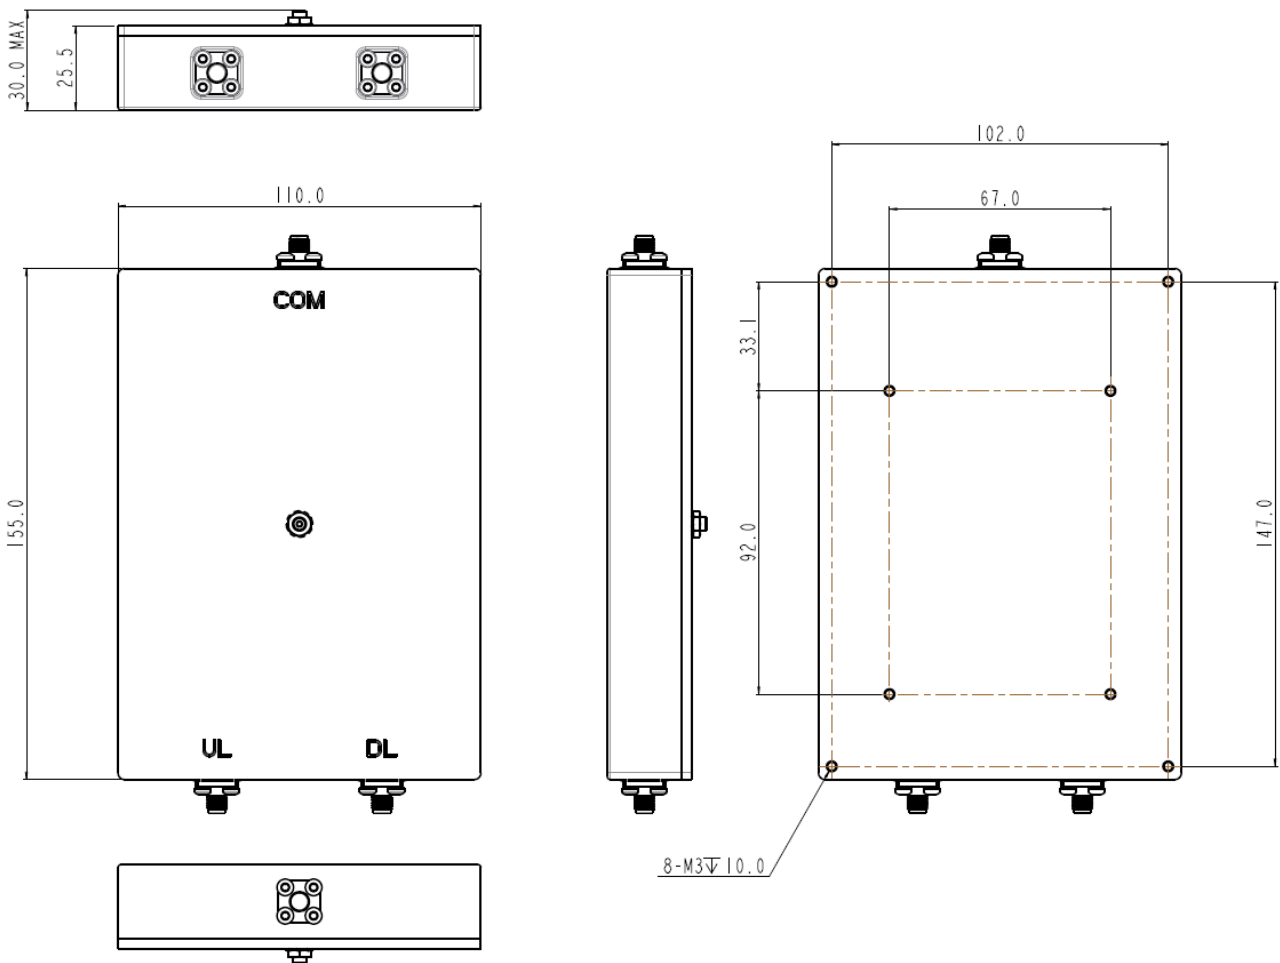

## 1. Mechanical layout

Table 1 Mechanical Specifications

Dimension	L x W x H: 155mm x 110mm x 25.5mm( $\pm 0.2$ mm)
Port connectors	SMA-Female
Finish	Silver
Notes	Material shall be Ro HS 6/6

Figure 1 JX-CC4-824M1990M-65BS Multiplexer front panel layout