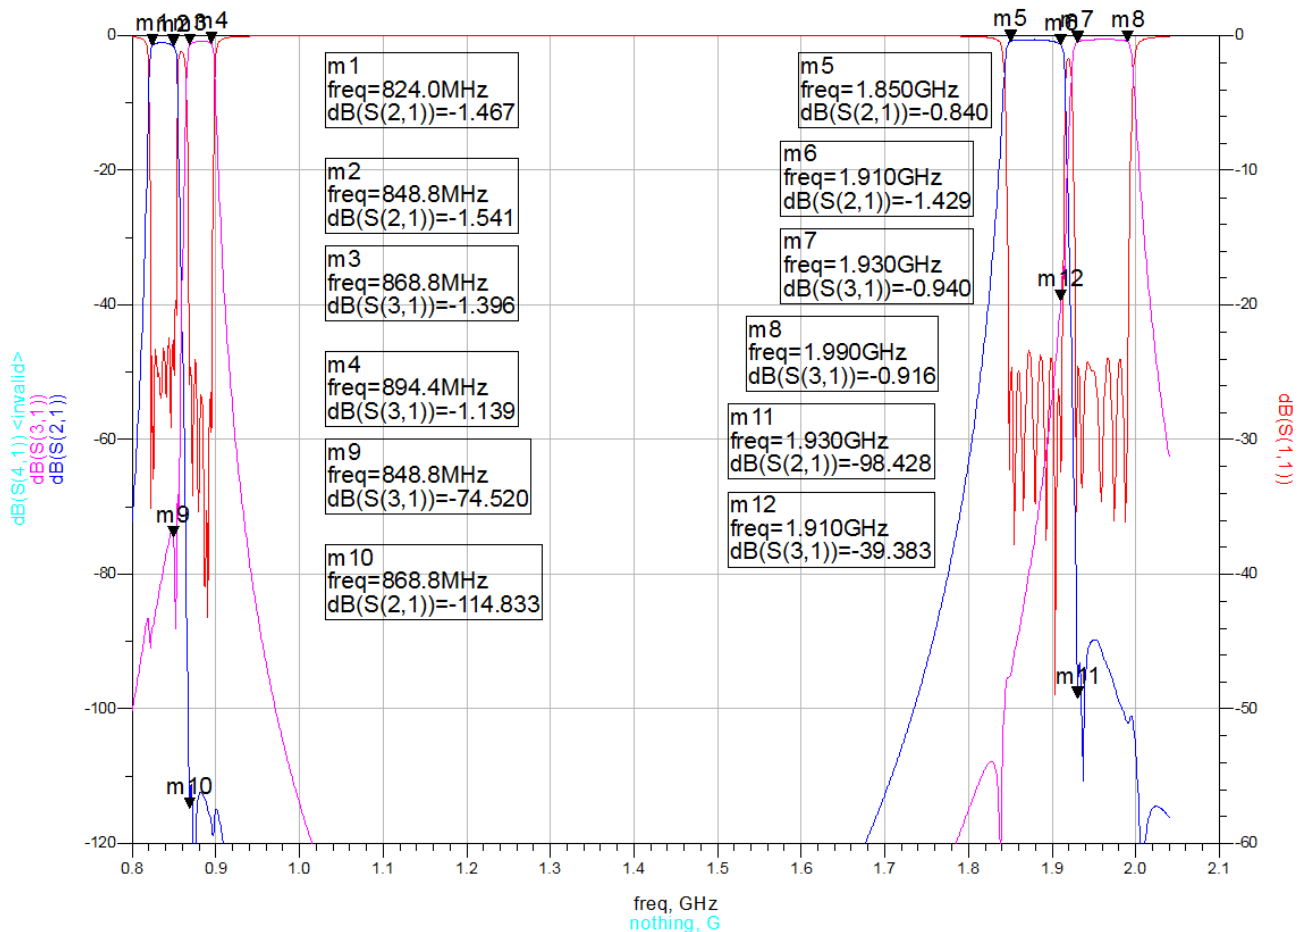

2. Electrical analysis

Table 2 Electrical specifications

Item	Parameter	DL	UL	JX
1	Frequency Range	869-894MHz&1930-1990MHz	824-849MHz&1850-1910MHz	OK
2	Insertion loss	≤1.5dB	≤2.0dB	OK
3	Return Loss	≥15dB		OK
4	Rejection	≥20dB@824-849MHz ≥20dB@1850-1910MHz	≥65dB@869-894MHz ≥65dB@1930-1990MHz	OK
5	Power	1 Watt		OK
6	Impedance	50 Ω		OK
7	Temperature range	0-70℃		OK
8	Material	In door use		OK

The simulation curve

JING XIN MICROWAVE TECHNOLOGY CO.,LTD

E-mail: sales@cdjx-mw.com <http://www.cdjx-mw.com>

TEL: +86-28-85026087 FAX: +86-28-65941390

NO.65 West 1st Wu Ke Road, Wuhou District, ChengDu City, si Chuan Province China. Zip Code:610045