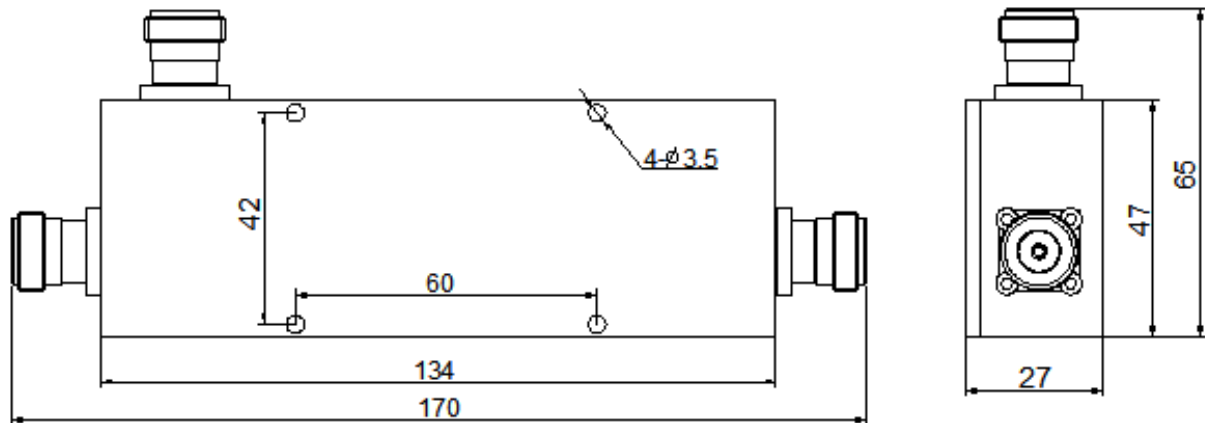

## 1. Mechanical layout

Table 1 Mechanical specifications

Dimension	LxWxH: 170mm x 27mm x 65mm
Connector Type	N/Female
Housing Finish Color	Gray / Gold / Frosted Matte Black
Applications	Indoor/Outdoor Use, IP65, RoHS Compliant