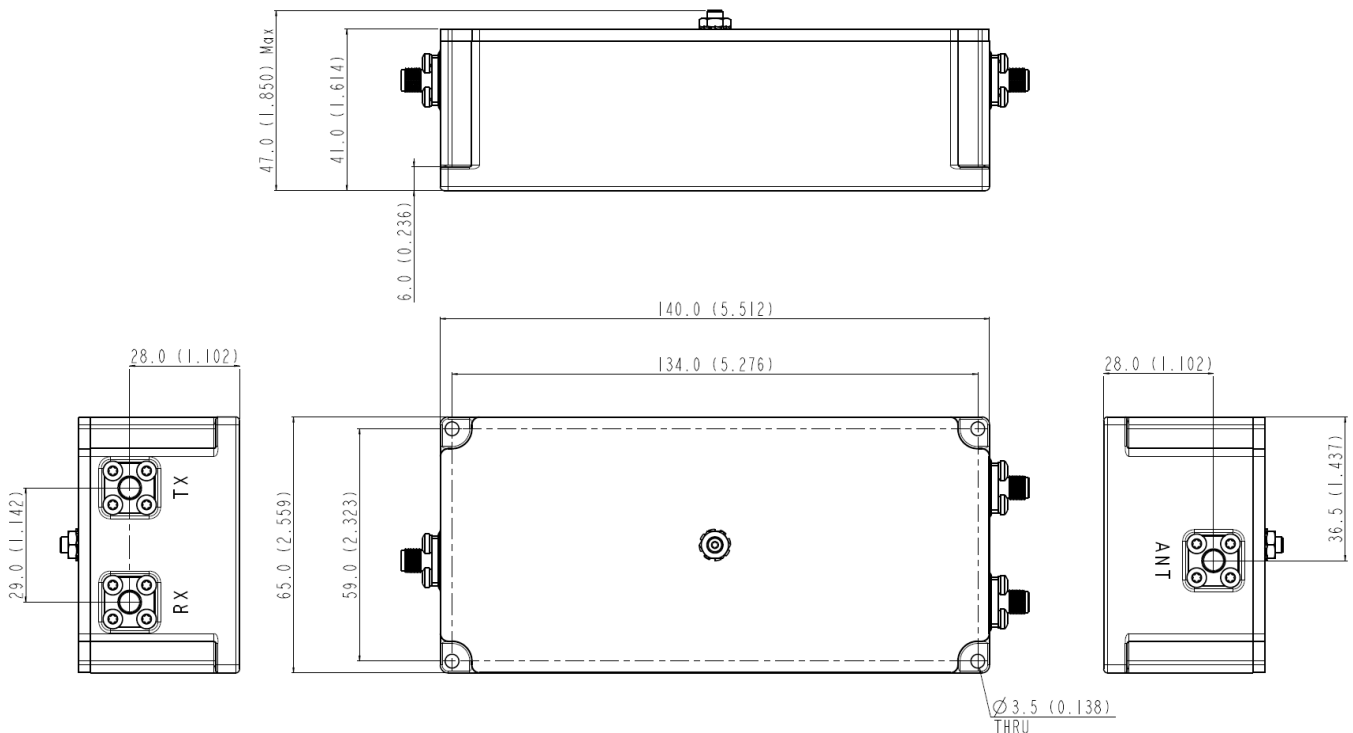

## 1. Mechanical layout

Table 1 Mechanical Specifications

Dimension	L x W x H: 140mm x 65mm x 41mm ( $\pm 0.2\text{mm}$ )
Port connectors	SMA-Female
Finish	Silver
Notes	Material shall be RoHS 6/6

Figure 1 JX-CD2-824M1910M-80S Duplexer front panel layout