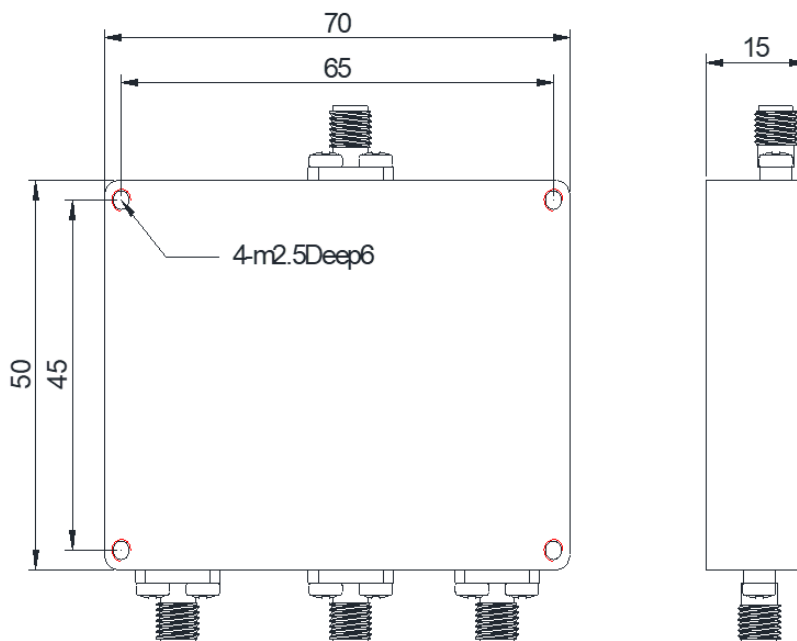

Port connectors	SMA- Female
Dimension	L x W x H: 70mm x50mm x 15mm
Finish	Black Plated or Customized (Paint spraying)
Application Environment	Indoor type
Notes	Material shall be RoHS 6/6

Figure 1 JX-CC3-7400M20200M-40S front panel layout