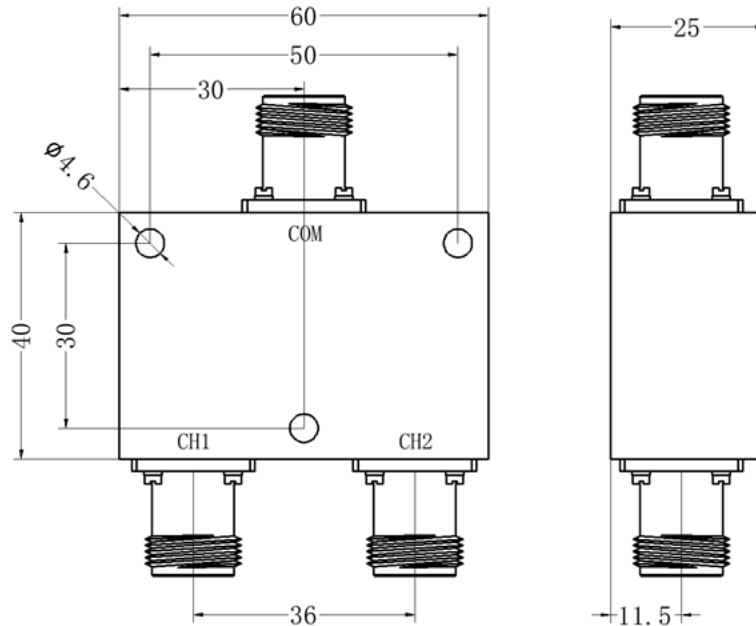

Add: No.65,West 1st Wu Ke Road, Wu Hou District, Cheng Du City, Si Chuan Province, China.

1. Mechanical layout

Table 1 Mechanical specifications

Dimension	L x W x H: 60mm x40mm x 25mm
Connectors	N-F
Finish	Conductive Oxidation
Notes	Material shall be RoHS 6/6