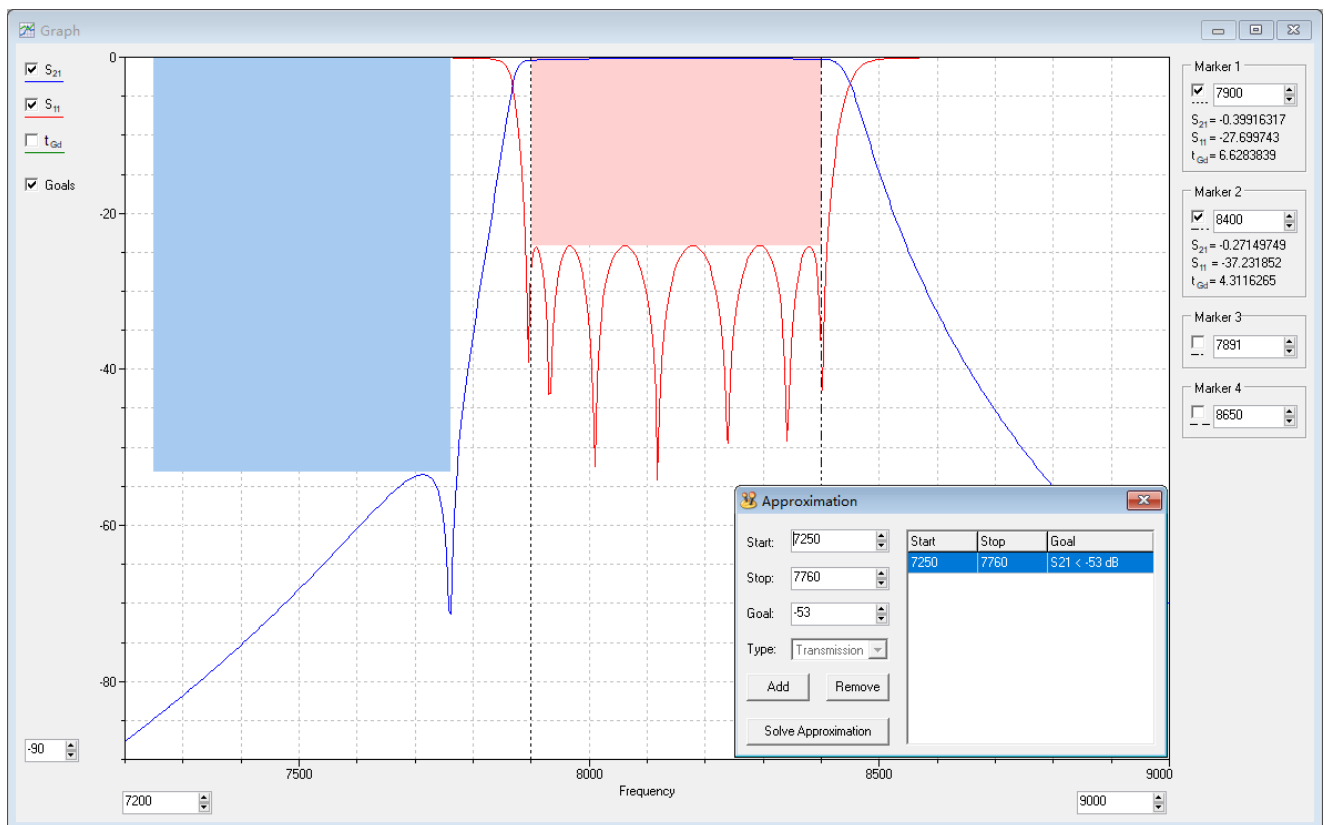

2.2 The simulation curve

Figure 2 The simulation curve of the Filter

JING XIN MICROWAVE TECHNOLOGY CO.,LTD

E-mail: sales@cdjx-mw.com Web: <http://www.cdjx-mw.com>

TEL: +86-28-85026087 FAX: +86-28-65026087 ext.8033 Zip Code:610045