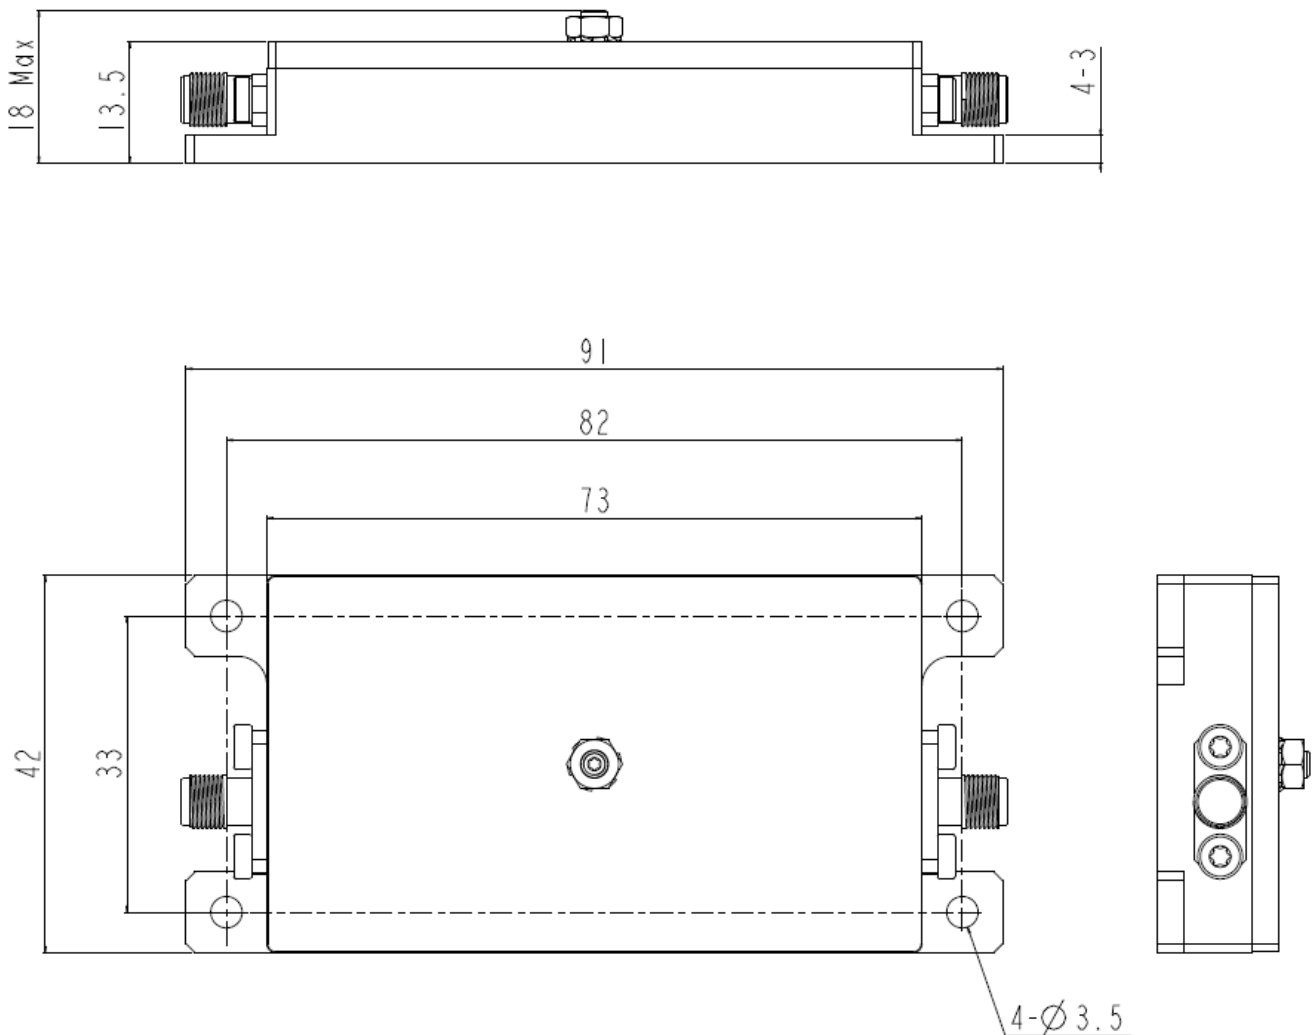

Item	Parameter	Specification
1	Dimension	L x W x H: 91mm x 42mm x 13.5mm (18mm Max)
2	Port connectors	SMA-Female
3	Finish	Silver
4	Notes	Material shall be RoHS 6/6

Figure 1 JX-CF1-7.9G8.4G-S50 front panel layout