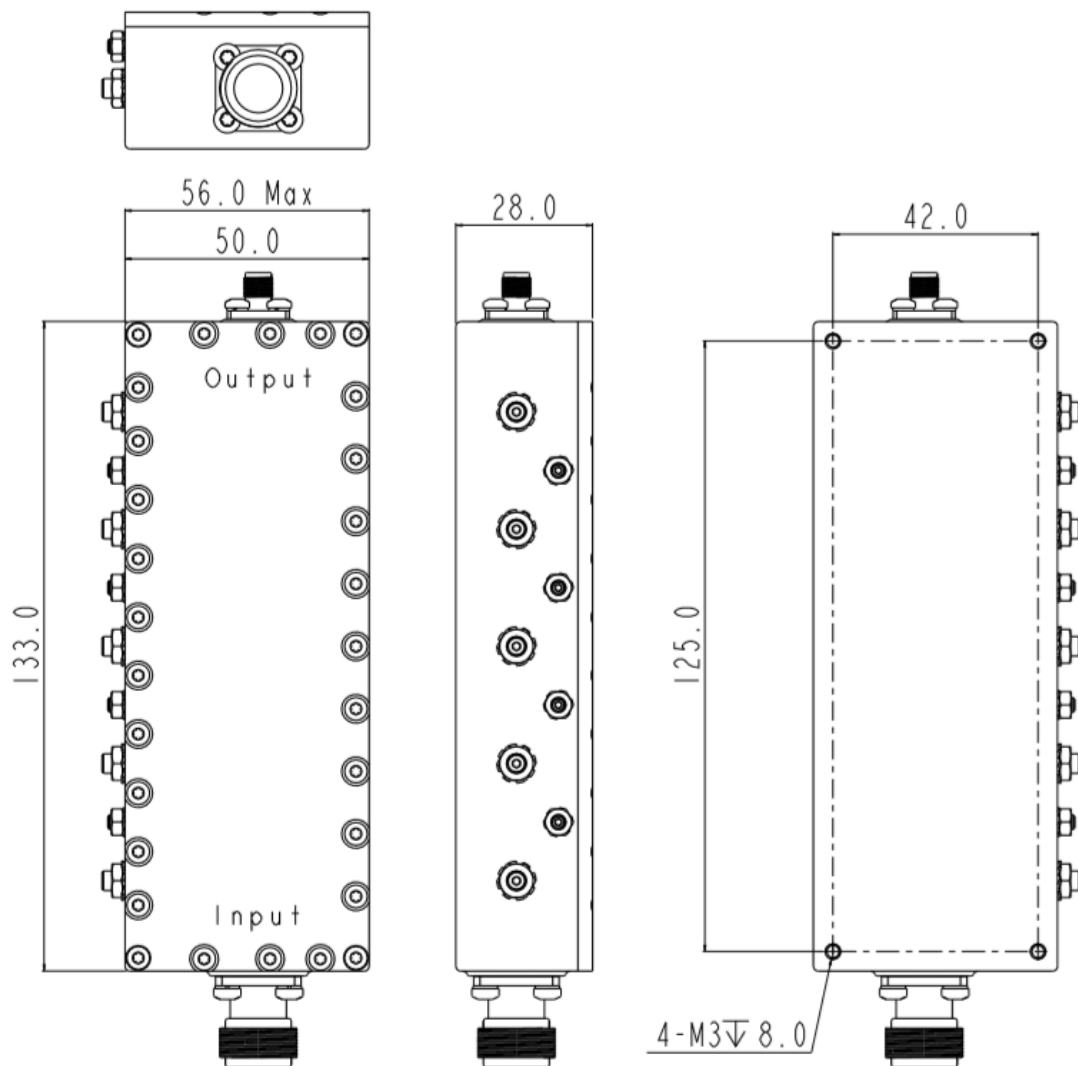

1. Mechanical layout

Table 1 Mechanical specifications @ JX-CF1-1574M1575M-20NS

Dimension	LxWxH: 133 mm x Max56 mm x 28mm
Port connectors	Input: N-Female ; Output: SMA-Female
Finish	Silver
Notes	Material shall be RoHS 6/6