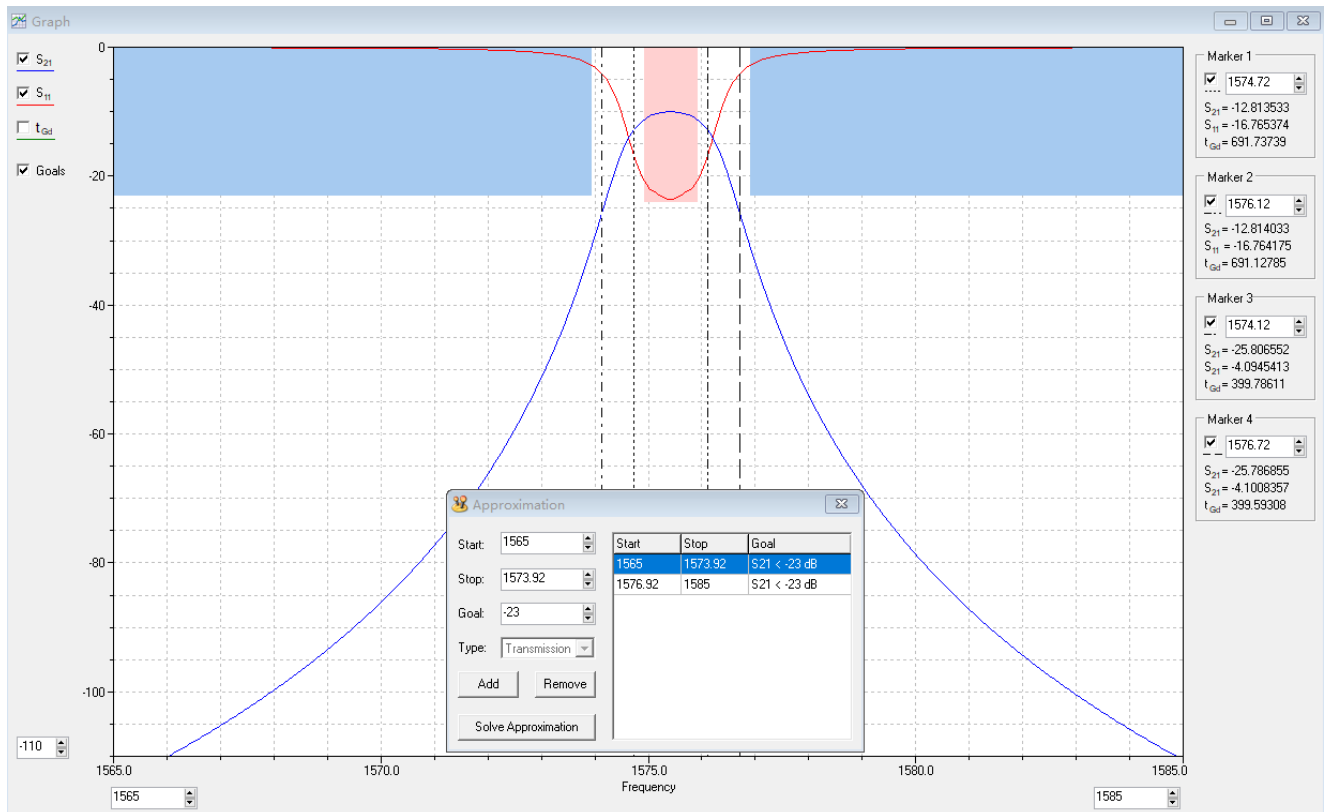

2.2 The simulation curve

Figure 2 The simulation curve of the Filter

JING XIN MICROWAVE TECHNOLOGY CO.,LTD

E-mail: sales@cdjx-mw.com Web: <http://www.cdjx-mw.com>

TEL: +86-28-85026087 FAX: +86-28-65026087 ext.8033 Zip Code:610045