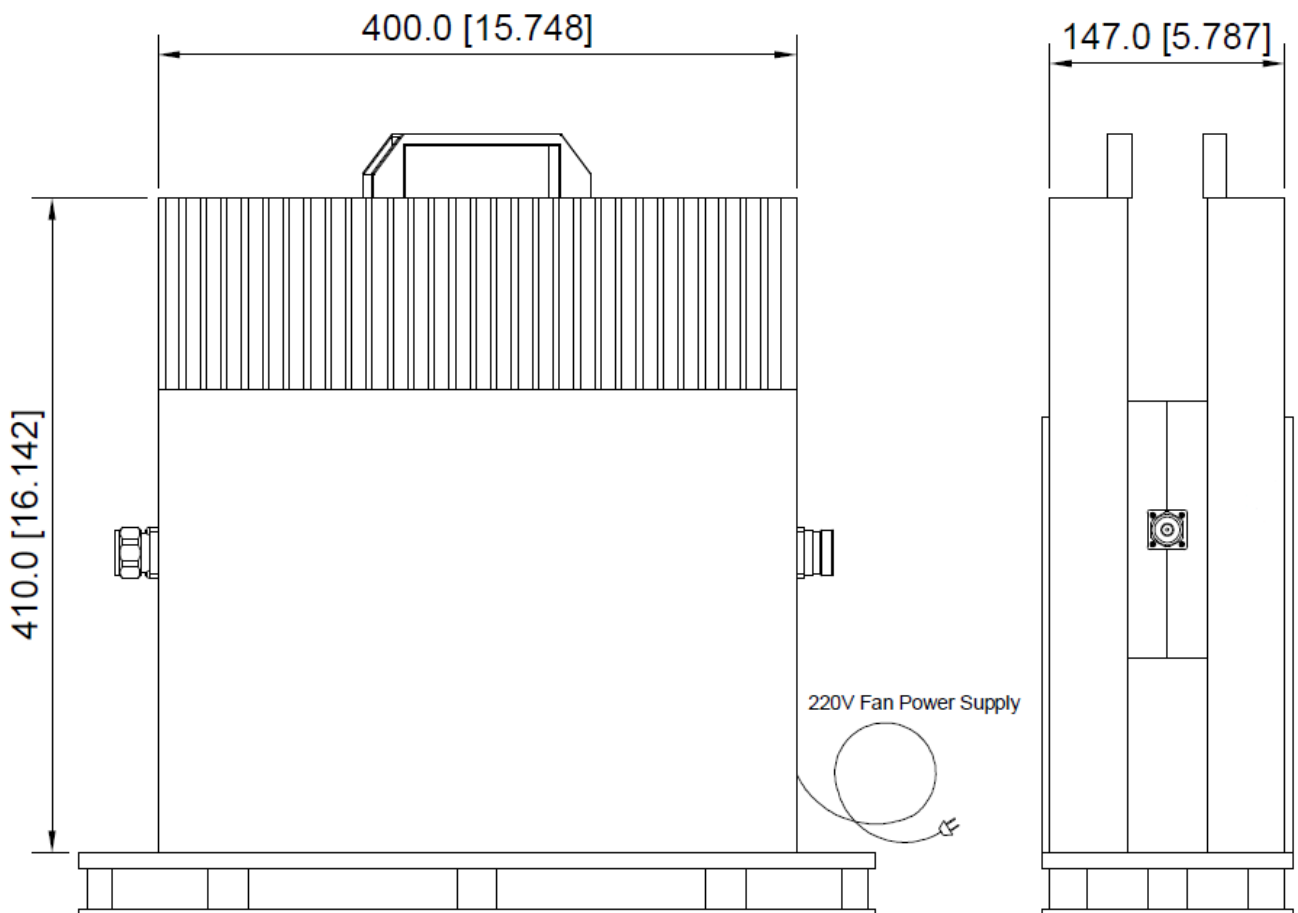

Connectors	7/16-Male to 7/16-Female
Dimension	L x W x H: 410mm x 400mm x 147mm
Weight	Net weight: about 41kg Total weight: about 45kg
Notes	Material shall be RoHS 6/6

Fan

Figure 1 JX-AT-DC3G-2000Wxx front panel layout