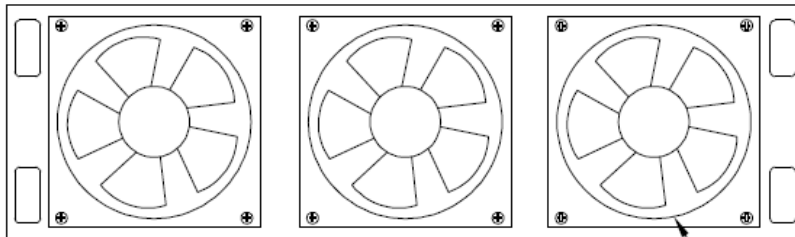

## Tables

Table 1 Mechanical specifications @ JX-AT-DC3G-2000Wxx.....	2
Table 2 Electrical specifications @ JX-AT-DC3G-2000Wxx .....	3

**JING XIN MICROWAVE TECHNOLOGY CO.,LTD**

E-mail: [sales@cdjx-mw.com](mailto:sales@cdjx-mw.com) Web: <http://www.cdjx-mw.com>

Connectors	7/16-Male to 7/16-Female
Dimension	L x W x H: 410mm x 400mm x 147mm
Weight	Net weight: about 41kg Total weight: about 45kg
Notes	Material shall be RoHS 6/6

Fan

Figure 1 JX-AT-DC3G-2000Wxx front panel layout