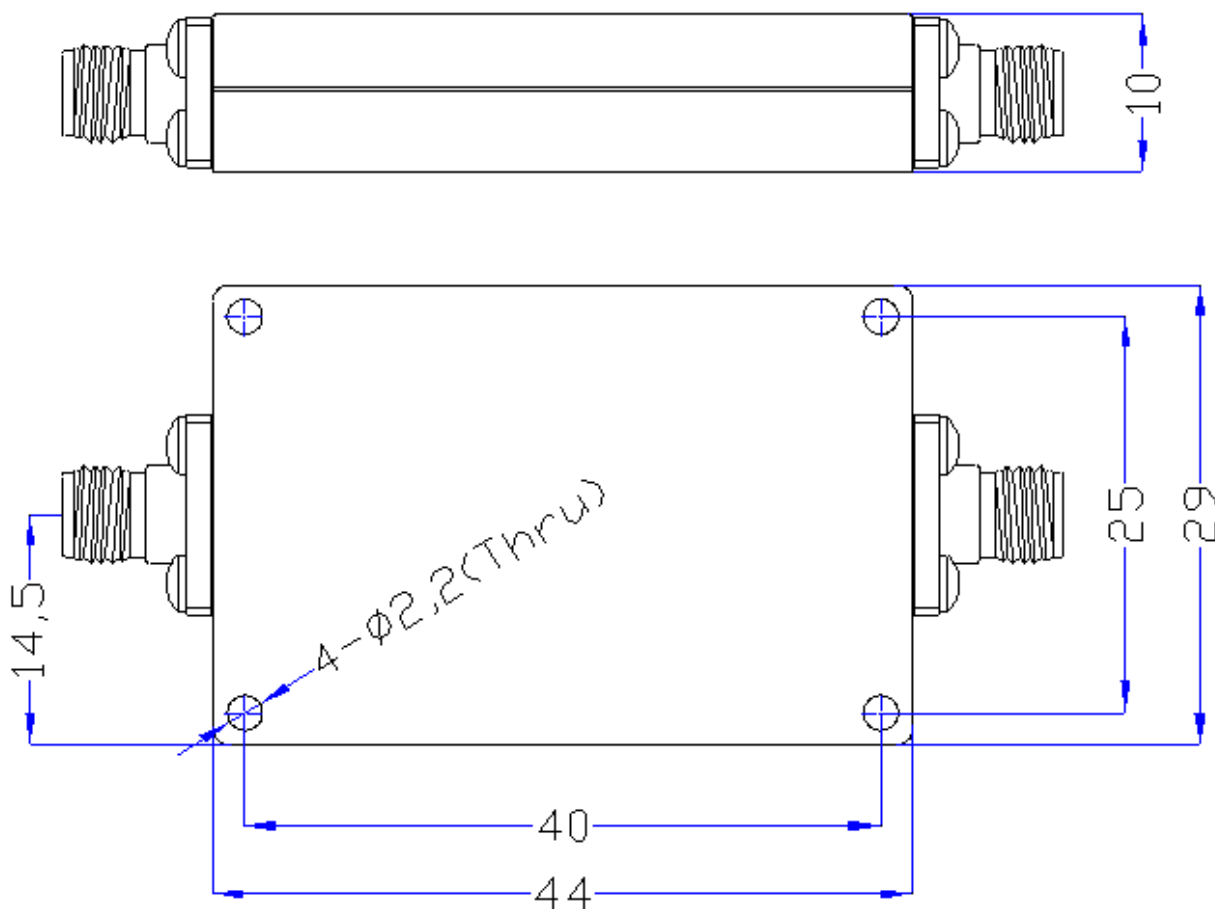

## 1. Mechanical layout

Table 1 Mechanical specifications @ JX-HPF1-3G18G-60S

Dimension	LxWxH:44 mm x29 mm x 10mm
Port connectors	SMA-Female
Finish	Black Paint
Weight	0.04kg
Notes	Material shall be RoHS 6/6