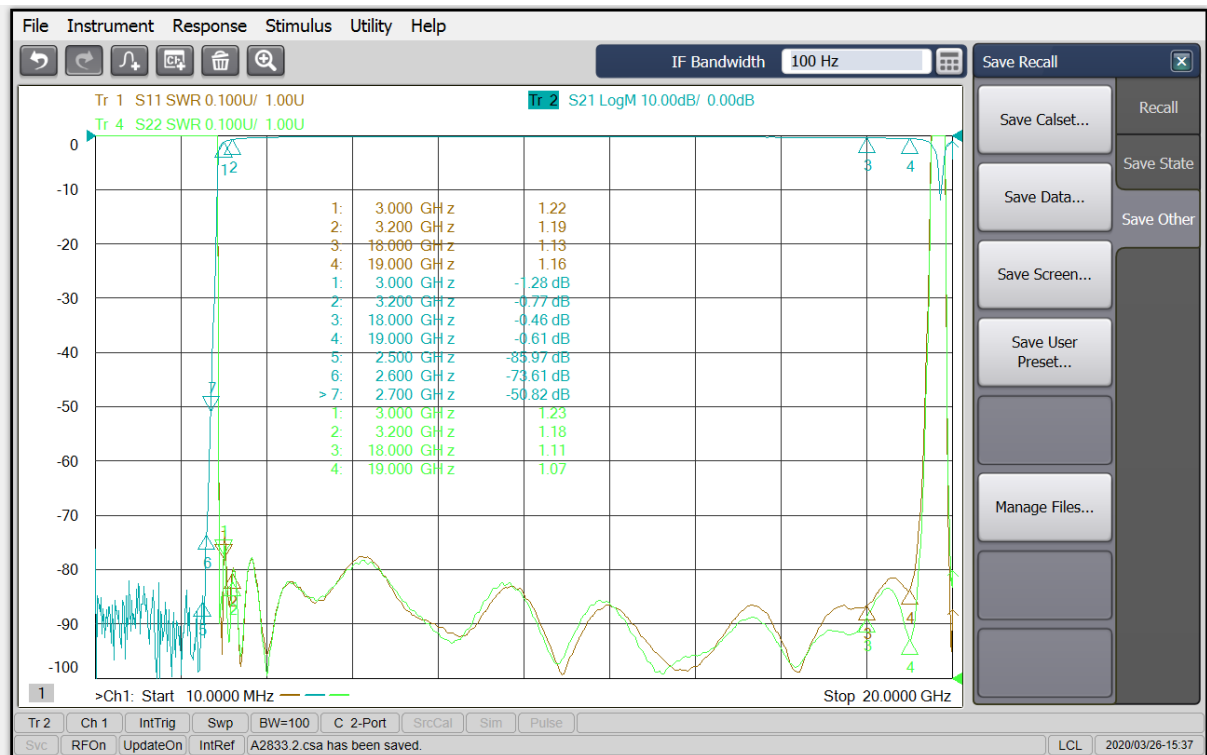

## 2. Electrical analysis

### 2.2 The test curve

Figure 2 The curve of the Filter

**JING XIN MICROWAVE TECHNOLOGY CO.,LTD**

E-mail: [sales@cdjx-mw.com](mailto:sales@cdjx-mw.com) Web: <http://www.cdjx-mw.com>

TEL: +86-28-85026087 FAX: +86-28-65026087 ext.8033 Zip Code:610045