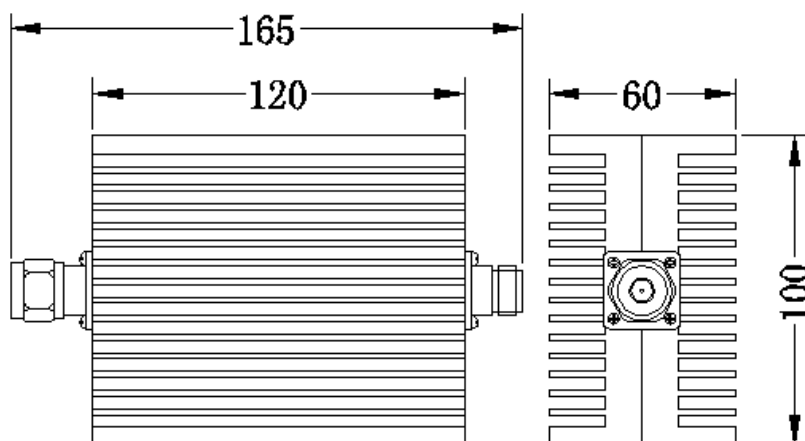

| | |
|------------|---------------------------------|
| Connectors | N-Female / N-Male |
| Dimension | L x W x H: 120mm x 100mm x 60mm |
| Notes | Material shall be RoHS 6/6 |
| Weight | 1.2Kg |

Figure 1 JX-AT-DC6G-100Wx front panel layout