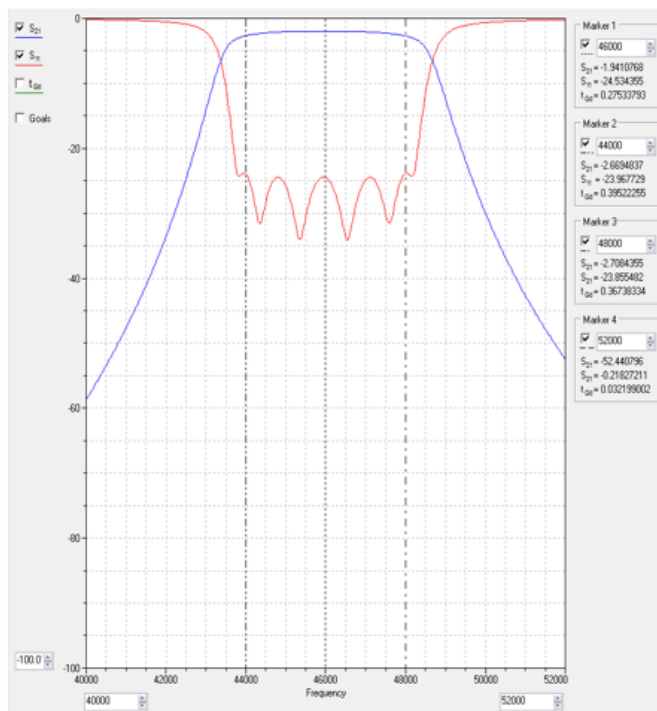

2.2 The simulation curve

Figure 2 The simulation curve of the Filter

JING XIN MICROWAVE TECHNOLOGY CO.,LTD

E-mail: sales@cdjx-mw.com Web: <http://www.cdjx-mw.com>

TEL: +86-28-85026087 FAX: +86-28-65026087 ext.8033 Zip Code:610045