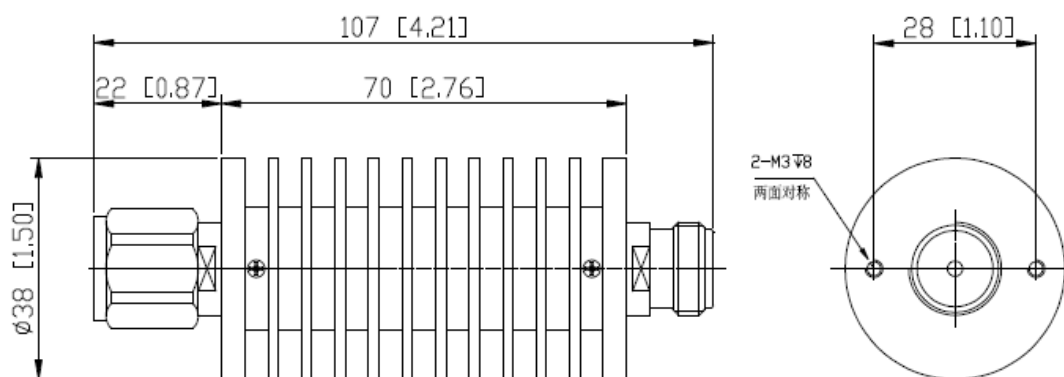

1. Mechanical layout

Table 1 Mechanical specifications

Dimension	$\Phi 38 \times 70 \text{mm}$
Connectors	N-Male to N-Female
Weight	180g
Notes	Material shall be RoHS 6/6

Figure 1 JX-SNW-50-xx-3 front panel layout

2. Electrical specifications

Table 2 Electrical specifications

Item	Parameter	Specification						
1	Frequency range	DC-6GHz						
2	Model number	JX-SNW-5 0-3-3	JX-SNW-5 0-6-3	JX-SNW-5 0-10-3	JX-SNW-5 0-15-3	JX-SNW-5 0-20-3	JX-SNW-5 0-30-3	JX-SNW-5 0-40-3
3	Attenuation	3dB	6dB	10dB	15dB	20dB	30dB	40dB
4	Decay accuracy	$\pm 0.4 \text{dB}$	$\pm 0.4 \text{dB}$	$\pm 0.5 \text{dB}$	$\pm 0.5 \text{dB}$	$\pm 0.6 \text{dB}$	$\pm 0.8 \text{dB}$	$\pm 1.0 \text{dB}$
5	In-band ripple	± 0.3	± 0.5	± 0.7	± 0.8	± 0.8	± 1.0	± 1.0
6	VSWR	≤ 1.2						
7	Rated power	50W						
8	Temperature range	-55 to $+125^\circ\text{C}$						
9	Impedance all ports	50 Ω						
10	PIM3	$\leq -120 \text{dBc} @ 2^*33 \text{dBm}$						