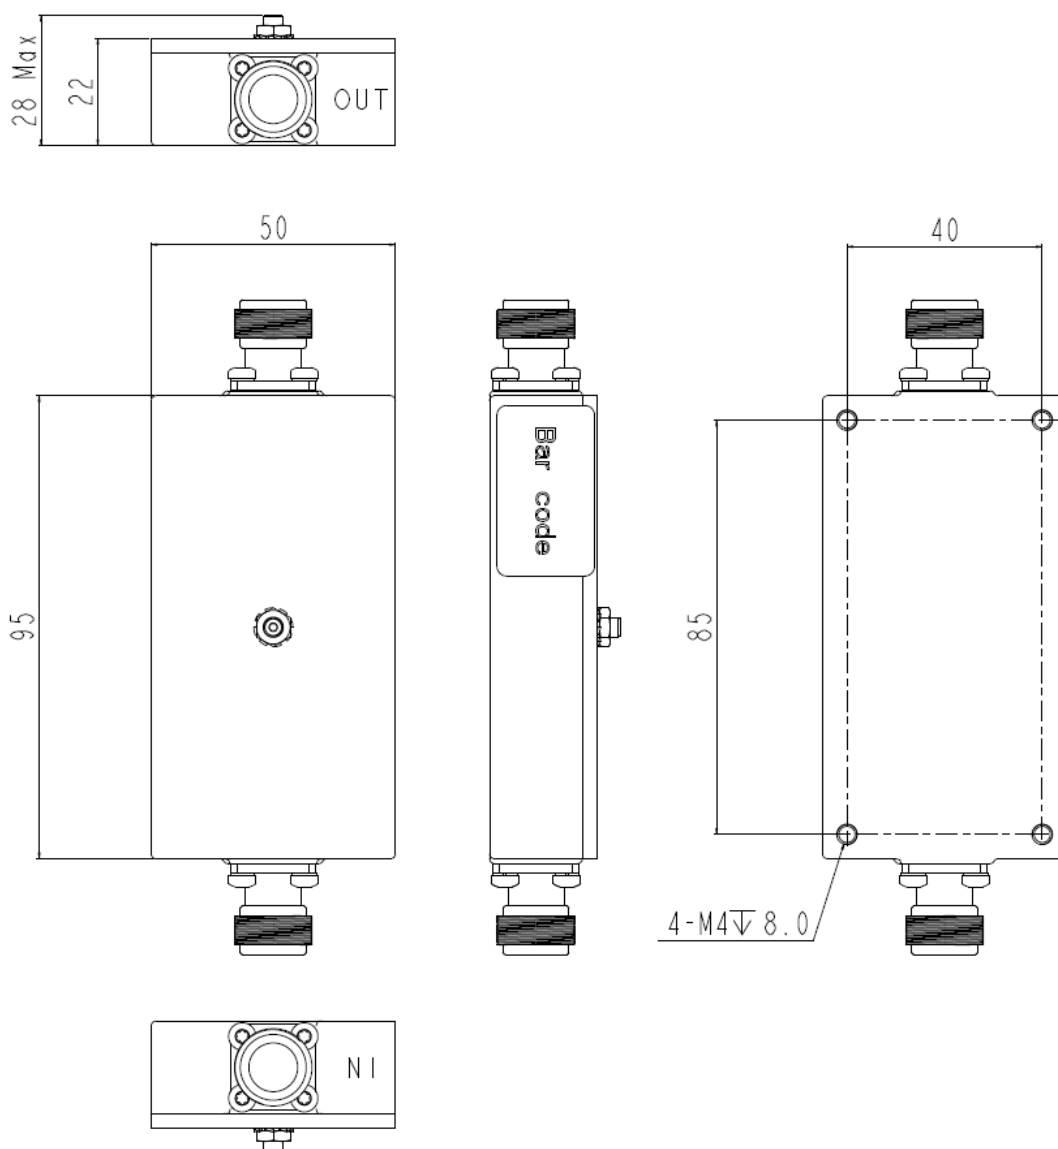

## 1. Mechanical layout

Table 1 Mechanical specifications @ JX-CF1-3400M3700M-50N

Dimension	LxWxH: 95mm x 50mm x 22mm(28mm Max)
Port connectors	N-Female
Finish	Conductive oxidation
Notes	Material shall be RoHS 6/6