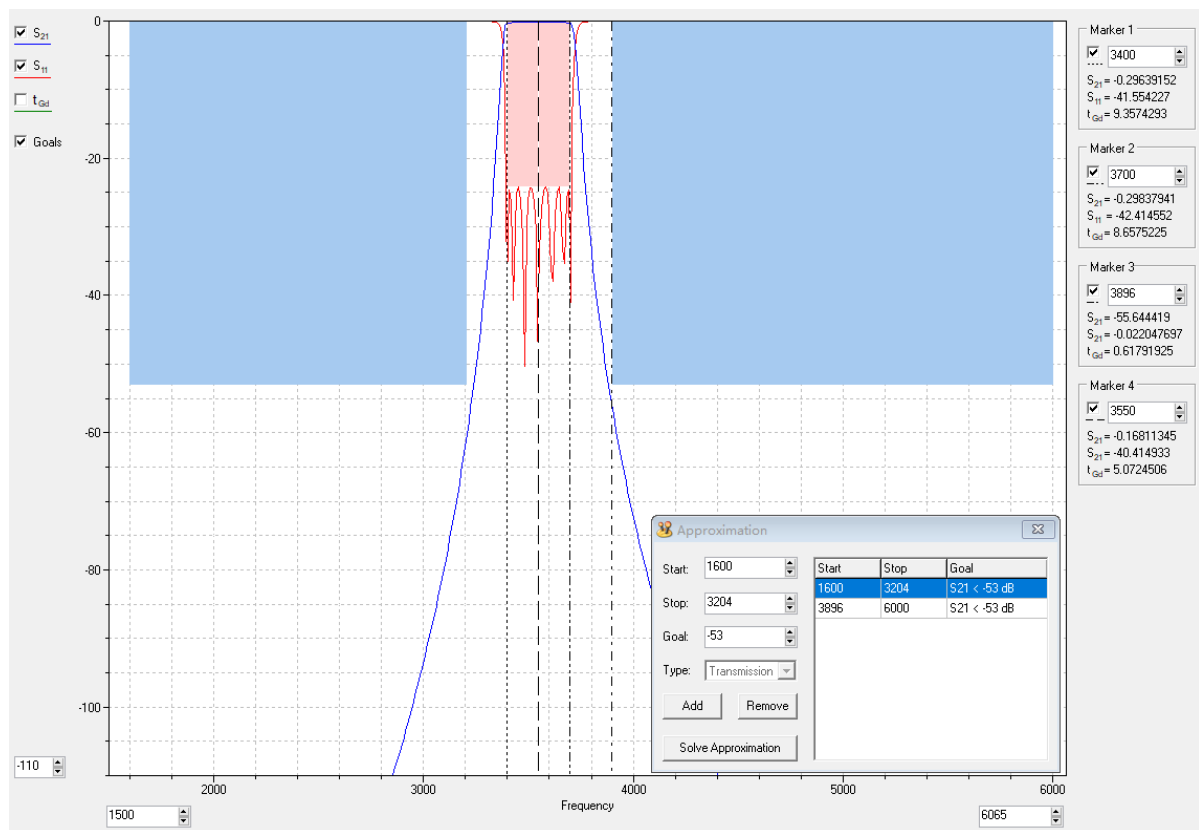

## 2. Electrical analysis

### 2.2 The simulation curve

Figure 2 The simulation curve of the Filter

**JING XIN MICROWAVE TECHNOLOGY CO.,LTD**

E-mail: [sales@cdjx-mw.com](mailto:sales@cdjx-mw.com) Web: <http://www.cdjx-mw.com>

TEL: +86-28-85026087 FAX: +86-28-65026087 ext.8033 Zip Code:610045