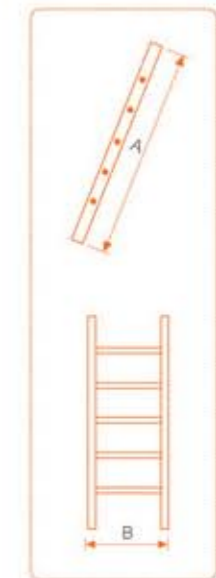

Our faith is supplying the customers with perfect quality and good service, believe us, we will be your good partners in the future business.

Max.Load 150 kg
Spacing between rungs 290mm

Item	Step	A(mm)	B(mm)	W.(kg)	PS(mm)	20'	40'	40'H
YL-1707	7	2010	380	2.95	202*38*7	600	1200	1360
YL-1708	8	2290	380	3.4	230*38*7	400	1000	1133
YL-1709	9	2570	380	3.85	258*38*7	441	882	1000
YL-1710	10	2850	380	4.3	286*38*7	395	790	907
YL-1711	11	3130	380	4.75	314*38*7	375	750	850
YL-1712	12	3410	380	5.2	342*38*7	333	666	756
YL-1713	13	3970	380	5.65	398*38*7	300	600	680