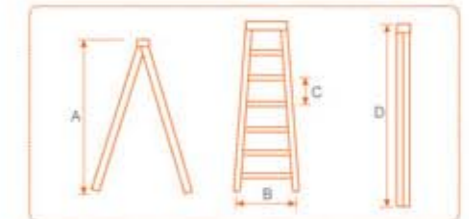

Insulated Fiberglass Fence