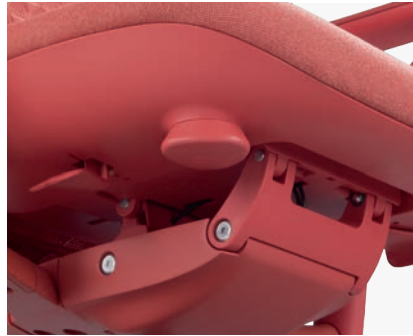

Designer /

Fuseproject

Fuseproject believe design has the power to invent new categories. Our experience-led approach focuses on using design to change people's lives, make lives better, and see over the horizon in order to create what's next. We challenge convention to deliver brands, products, and experiences which not only win awards, but drive business results and economic growth.

46

POLY
OFFICE
CHAIR

FUNKTION / DEUTSCH

5 Jahre Garantie auf alle Stühle.

- Rückenstütze: 3D Strickgewebe
- Öko-Tex zertifizierter Stoff
- sehr gute Luftdurchlässigkeit
- Bionisch gebogene Stuhllehne
- V-förmiger Rückenlehnen Rahmen
- BOCK Kabelsteuerungs-Chassis
- Synchroner Kippmechanismus
- 3 Positionen Arretierung
- Gegendruck der Rückenlehne auf 5 Stufen einstellbar
- Armlehne: mehrstufige Höhenverstellung mit ein-klick-lift
- Sitz: Formschaum, hohe Dichte
- Sitztiefenverstellung
- Lordosenstütze verstellbar
- Sitzhöhenverstellung mit Gasdruckfeder Klasse 4
- Fußkreuz aus Aluminium, pulverbeschichtet passend zur Farbe des Stoffs
- Universalrollen, optional konfigurierbare mit lastabhängig gebremsten Doppelrollen
- ANSI / BIFMA zertifiziert
- Greenguard GOLD

FUNCTION / ENGLISH

5 year guarantee on all chairs.

- 3D knitted fabric on the backrest
- Oeko-Tex certified fabric
- Very good air permeability
- Bionic curved backrest
- V-shaped backrest frame
- BOCK cable control chassis
- Synchronous tilting mechanism
- 3-position locking
- Counter pressure of the backrest on 5 levels
- Armrest: multi-level height adjustment with one-click lift
- Seat: molded, high density foam
- Seat depth adjustment
- Lumbar support adjustable
- Seat height adjustment with a class 4 gaslift
- Aluminium base, powder-coated matching the colour of the fabric
- Universal castors, optionally configurable castors with load-dependent brakes
- ANSI / BIFMA certified
- Greenguard GOLD

FUNCIÓN / ESPAÑOL

5 años de garantía en todas las sillas.

- Tejido en 3D en el soporte de la espalda
- Tela certificado Oeko-Tex
- Muy buena permeabilidad al aire
- Respaldo de silla curvo biónico
- Estructura respaldo en forma de V
- Chasis de control de cable BOCK
- Mecanismo basculante síncrono
- Bloqueo de 3 posiciones
- Contrapresión en 5 niveles
- Reposabrazos: ajuste de altura de varios niveles con elevación de un clic
- Asiento: espuma moldeada de alta densidad
- Ajuste de profundidad del asiento
- Soporte lumbar ajustable
- Ajuste de la altura del asiento con un resorte de presión de gas de clase 4
- Base de aluminio con recubrimiento en polvo a juego con el color de la tela
- Ruedas universales, opcionalmente con ruedas dobles con freno en función de la carga
- Certificado ANSI / BIFMA
- Greenguard GOLD