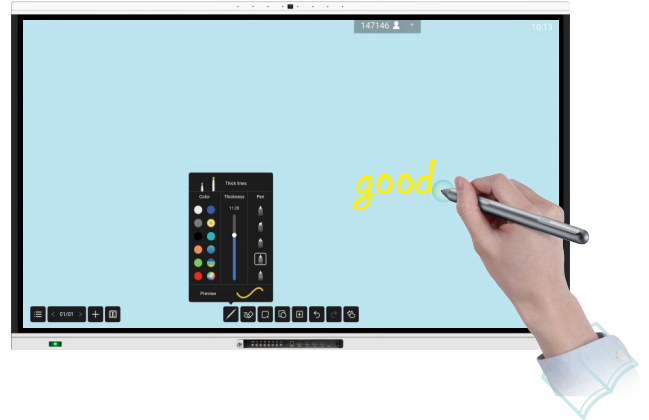

With popular sizes 65"75"86"98"110", it adopts infrared touch and zero-gap bonding technology, enhance the writing accuracy and faster respond that make a better user experience.

Official Website

4K

4K Original Panel

Zero-bonding makes writing more accurate, with A grade 4K touch panel.

Super Operation

Android 14.0,
Cortex- A73*4+
A53*4,
Octa-core,2.2GHz

Wireless Screen Share

Wireless screen share up to 9 devices (IOS, Android, Windows).

Multi Users & Convenient Presentation

Smart writing interactive whiteboard supports 20/50 points finger touch, with easy annotation and gesture eraser.

0.5 mm Accuracy

0.006 S Response speed

Gesture Eraser

Multi Screen Writing

It supports split screen writing, two screen, three screen and four screen options for writing in different color simultaneously.

Multi Tools

Multifunctional and popular tools included in the whiteboard software, eg. insert pictures, chart, math tool, mind map, vote etc..