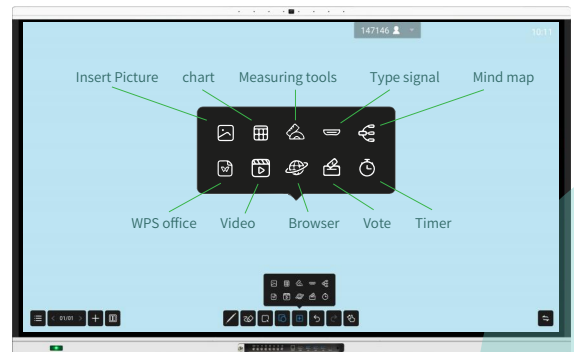

Multi Users & Convenient Presentation

Smart writing interactive whiteboard supports 20/50 points finger touch, with easy annotation and gesture eraser.

0.5 mm Accuracy

0.006 S Response speed

Gesture Eraser

Multi Screen Writing

It supports split screen writing, two screen, three screen and four screen options for writing in different color simultaneously.

Multi Tools

Multifunctional and popular tools included in the whiteboard software, eg. insert pictures, chart, math tool, mind map, vote etc..