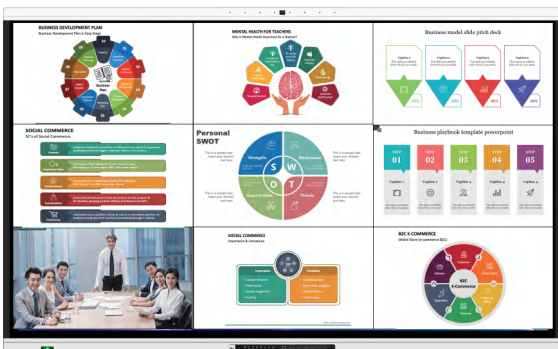

Multi Users & Convenient Presentation

Smart writing interactive whiteboard supports 20/50 points finger touch, with easy annotation and gesture eraser.

0.5 mm Accuracy

0.006 S Response speed

Gesture Eraser

Multi Screen Writing

It supports split screen writing, two screen, three screen and four screen options for writing in different color simultaneously.

Multi Tools

Multifunctional and popular tools included in the whiteboard software, eg. insert pictures, chart, math tool, mind map, vote etc..