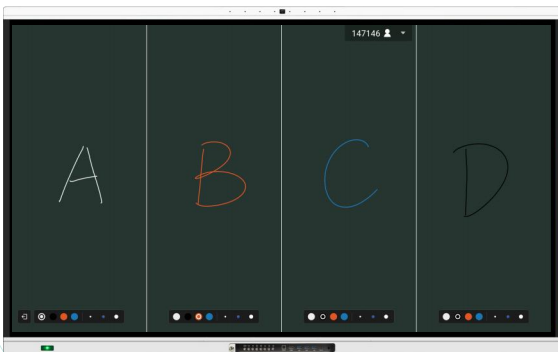

With popular sizes 65"75"86"98"110", it adopts infrared touch and zero-gap bonding technology, enhance the writing accuracy and faster respond that make a better user experience.

Official Website

4K

4K Original Panel

Multi Users & Convenient Presentation

Smart writing interactive whiteboard supports 20/50 points finger touch, with easy annotation and gesture eraser.

0.5 mm Accuracy

0.006 S Response speed

Gesture Eraser

Multi Screen Writing

It supports split screen writing, two screen, three screen and four screen options for writing in different color simultaneously.

Multi Tools

Multifunctional and popular tools included in the whiteboard software, eg. insert pictures, chart, math tool, mind map, vote etc..