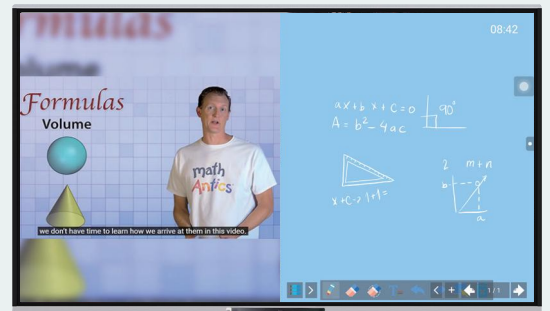

Multi Users & Convenient Presentation

Smart writing interactive whiteboard, support 20/50 points finger touch, with easy annotation and gesture eraser.

0.5 mm Accuracy

0.006 S Response speed

Gesture Eraser

Sliding Lockable Design
For well protection of buttons & ports
Functional buttons to quickly switch & manage

In-built Google Search

Search and pull out relevant resources of writing contents, such as: Picture, text.

Dual Application Operation

Operate two applications when there's demand of multiple usage scenarios.

Wireless Screen Share

Projection software (free activation) supports 4 split screens, 9 users. Counterattack control is available for Windows, Android and Mac system.