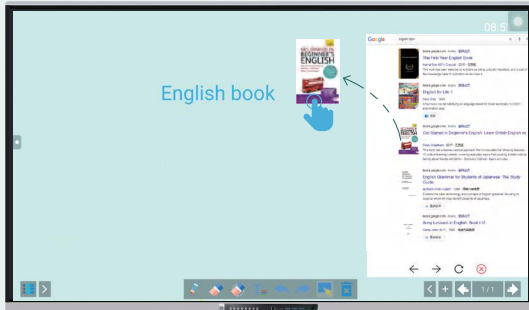

Multi Users & Convenient Presentation

Smart writing interactive whiteboard, support 20/50 points finger touch, with easy annotation and gesture eraser.

0.5 mm Accuracy

0.006 S Response speed

Gesture Eraser

Sliding Lockable Design
For well protection of buttons & ports
Functional buttons to quickly switch & manage

In-built Google Search

Search and pull out relevant resources of writing contents, such as: Picture, text.