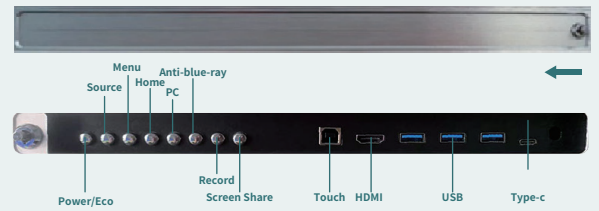

Multi Users & Convenient Presentation

Smart writing interactive whiteboard, support 20/50 points finger touch, with easy annotation and gesture eraser.

0.5 mm Accuracy

0.006 S Response speed

Gesture Eraser

Sliding Lockable Design
For well protection of buttons & ports
Functional buttons to quickly switch & manage

In-built Google Search

Search and pull out relevant resources of writing contents, such as: Picture, text.