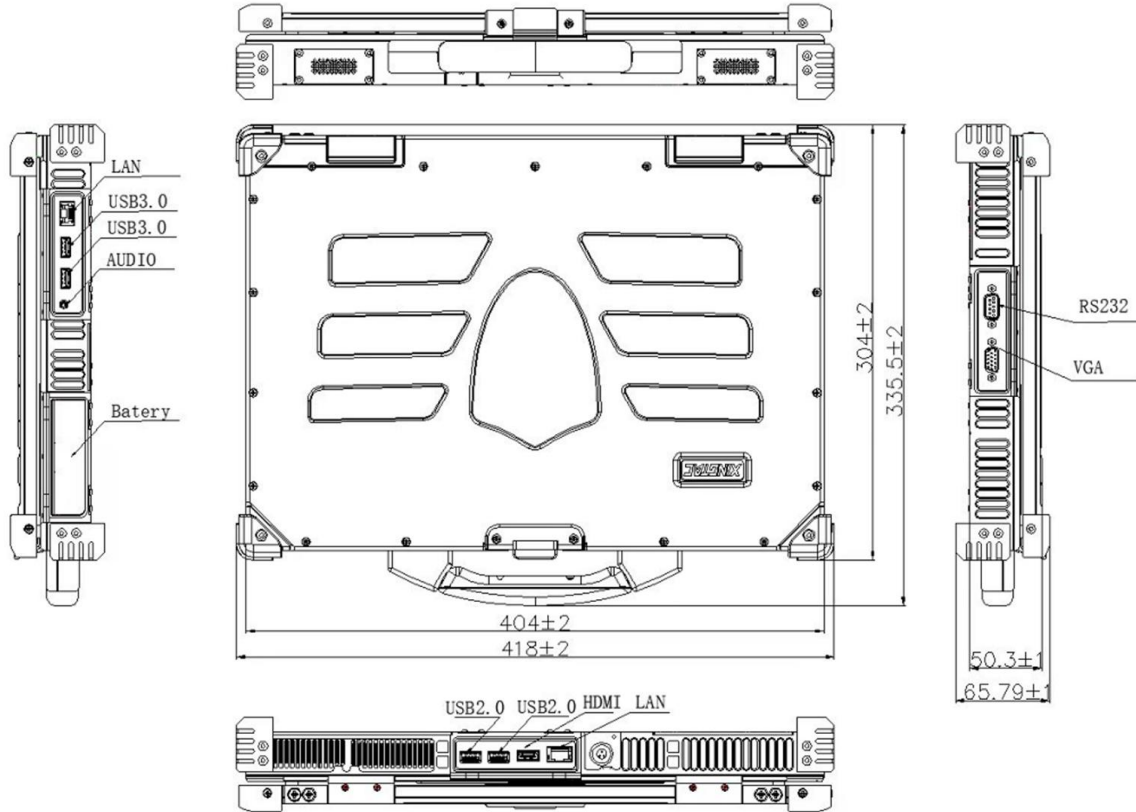

### Specifications

<b>Processor</b>	CPU	FT-2000/4 integrates four FTC663 processor cores
	LAN	GigE Lan port *2
	Memory	DDR4 16G. Dual-channel expansion up to 32G
	Storage	M.2 NVME 1T
	Interfaces	2 x USB3.0, 2 x USB2.0, 1 x COM, 1 x DC in 2 x LAN , 1X HDMI, 1X VGA, 1X Audio
<b>Display</b>	Resolution	1920X1080
	Size	15.6"
	Luminance	500(cd/m2)
<b>Physical characteristics</b>	Dimension	About: W 404 X H 50.3 X D 304mm Corners and handles are not included
	Weight	≈6.5kgs
<b>OS</b>	OS	Kirin operating system
<b>Power Supply</b>	Power consumption/Endurance	Maximum 50W, battery life ≥2.5h
	Support wide voltage	Default 19V , Wide voltage version 9V-36V is optional
	Adaptor	Input AC100V--240V,Output19V
<b>Environmental suitability</b>	Operating temperature/humidity	-20°C ~ +55°C (Optional -40°C) 5% ~ 98% (non-condensing)
	Shock	Half sine 5G, 11ms, XYZ axis 3 times, running state 20 ~ 200Hz 1.5G random vibration 30min, running state

### Dimension & I/O Port

Unit : mm