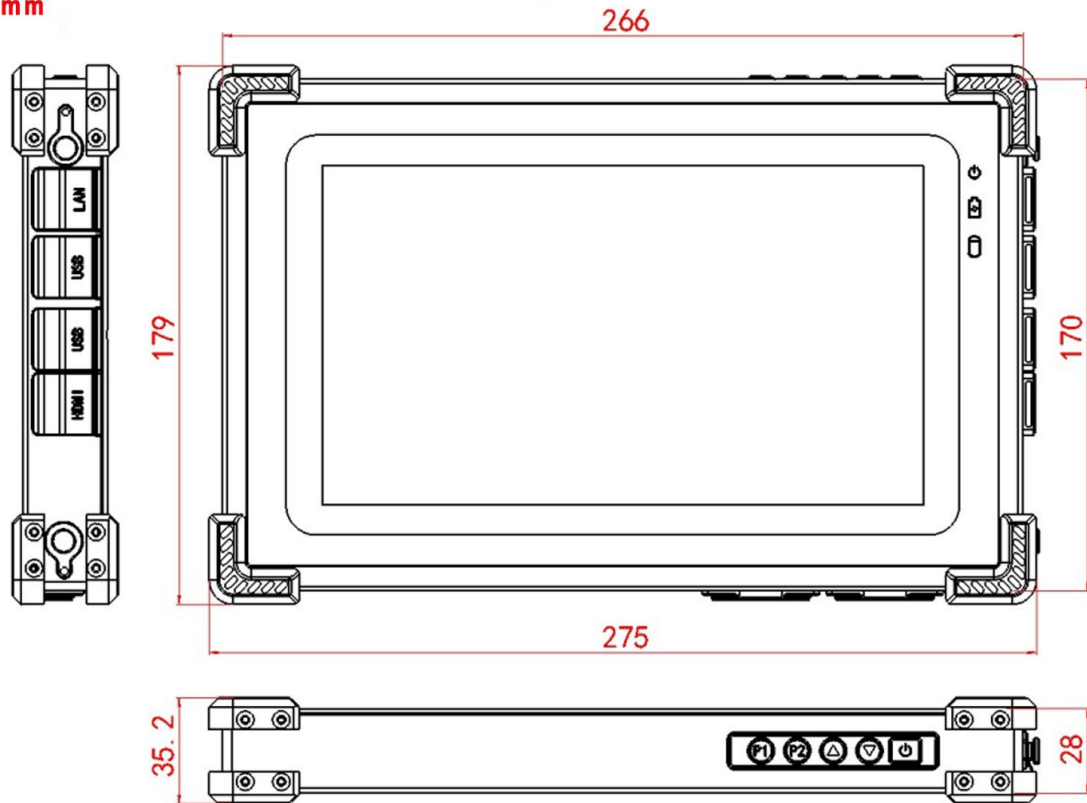

Description

The T901 adopts Intel 6th processor, with all metal material, reinforced design, it can meet a variety of engineering vehicles, special vehicles, field work, rail transportation and other harsh environments. At the same time with high expansibility, the device comes with four specified key value buttons, you can set the function according to the actual needs of users, and can also customize the required functions according to customer needs.

Specifications

Processor	CPU	I5-6200U	I7-6600U
	Basic frequency	2.30GHz (2.8GHz)	2.60GHz (3.4GHz)
	Thread	Dual core and four threads	Dual core and four threads
	Memory	8GB (MAX:16GB)	
	Storage	256GB SSD (MAX: 1TB)	
	I/O	1*LAN, 1*COM (485/422/232), 1*CAN (CAN/232) 1*HDMI, 1*Audio, 2*USB3.0, 1*DCin 3G/4G (Optional), WiFi/BT (Optional), 800W Front-facing camera (Optional)	
Display	Size	9.0 inch	
	Resolution ratio	1280×720	
	Luminance	700 cd/m ² (Typ.)	
	Touch Screen	Capacitive touch screen	
OS	OS	Windows7/8/10/Win CE/Linux	
Power Supply	Battery pack	Single battery pack / 11.4V /8000mA	
	Endurance	≥2h	
	Power/Power consumption	DC input, 9~24V / ≤50W	
Environmental suitability	Operating temperature	-20°C ~ +50°C 5% ~ 90% Humidity, Non-condensing	
	Storage temperature	-40°C ~ +70°C 5% ~ 90% Humidity, Non-condensing	
	Shock Protection	25G 11ms Half sine wave X/Y/Z three times each	
	Vibration test	20~500Hz 1.5Grms Power-on status, Sine sweep frequency X/Y/Z 30min for each	
Physical Characteristics	Dimension / Weight	266 mm : 170 mm : 35 mm (No corner included) / ≤2 K	

T901

9.0 Inch Industrial Panel PC

Dimension & I/O Port

Unit : mm

Packing List

Item	Description
Aviation Power Supply	1 (L=1m)
Power Adaptor	1
Conformity Certificate	1
Driver Disk	1

Ordering Information

Model No.	Description
T901-i5	Core i5-6200U
T901-i7	Core i7-6600U