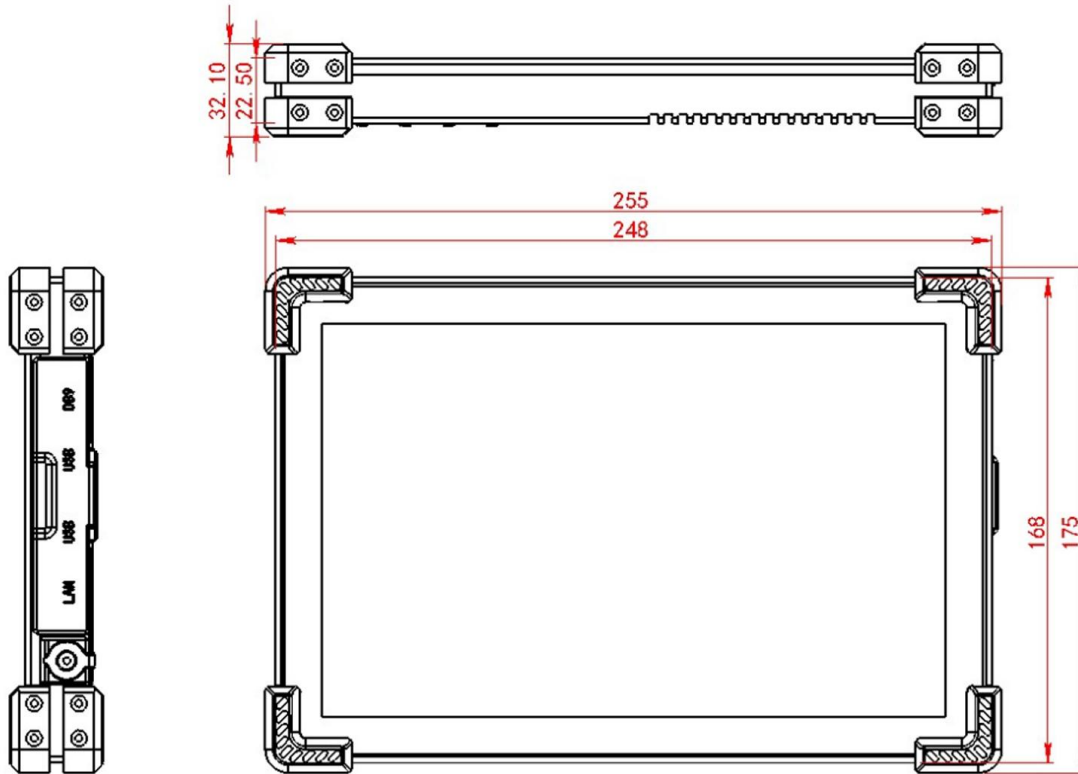

T101FE

10.1 Inch Industrial Panel PC

Dimension & I/O Port

Unit : mm

Packing List

Item	Description
Power Cord	1 (L=1.5m)
Power Adaptor	1
Aviation Connector	1
Conformity Certificate	1

T101FE

10.1 Inch Industrial Panel PC

Dimension & I/O Port

Unit : mm

Packing List

Item	Description
Power Cord	1 (L=1.5m)
Power Adaptor	1
Aviation Connector	1
Conformity Certificate	1