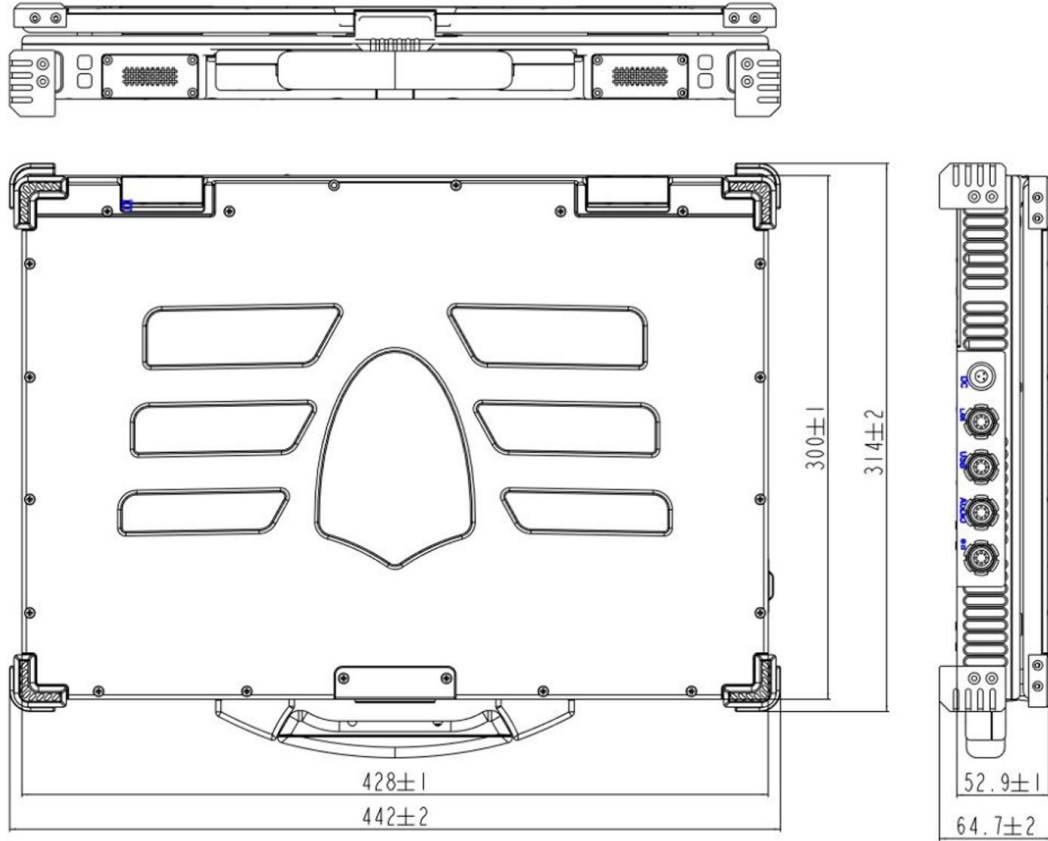

Specifications

Processor	CPU	FT-D2000 integrates eight FTC663 processor cores, Level 2 cache 4MB, level 3 cache 4MB
	Frequency	Basic frequency 2.0GHz
	LAN	GigE Lan port *2
	Memory	Onboard DDR4 16G
	Storage	1T SSD
	Interfaces	2 x USB3.0, 2 x USB2.0, 1 x RS232, 1 x DC in 1X HDMI, 1X Audio 2XLAN
Display	Touch screen	Capacitive touch screen
	Resolution	1920X1080
	Size	17.3"
	Luminance	700(cd/m2) Supports sunlight visibility
Physical characteristics	Dimension	About: W 404 X H 50.3 X D 304mm Corners and handles are not included
	Weight	≈6.5kgs
OS	OS	Kirin operating system
Power Supply	Power consumption/Endurance	Maximum 50W, battery life≥3h
Environmental suitability	Operating temperature/humidity	-20°C ~ +55°C (Optional -40°C) 5% ~ 90% (non-condensing)
	Shock	Half sine 5G, 11ms, XYZ axis 3 times, running state 20 ~ 200Hz 1.5G random vibration 30min, running state

C173F

17.3 Inch Ruggle Laptop

Dimension & I/O Port

Unit : mm

Packing List

Item	Description
Power Cord	1 (L=1.5m)
Power Adaptor	1 (DC19V)
Battery	1
Driver Disk	1

Ordering Information

Model No.	Description
C173F	FT2000/8+2G Graphic card +16GB+1T SSD
C173F	FT2000/8+4G Graphic card +16GB+1T SSD