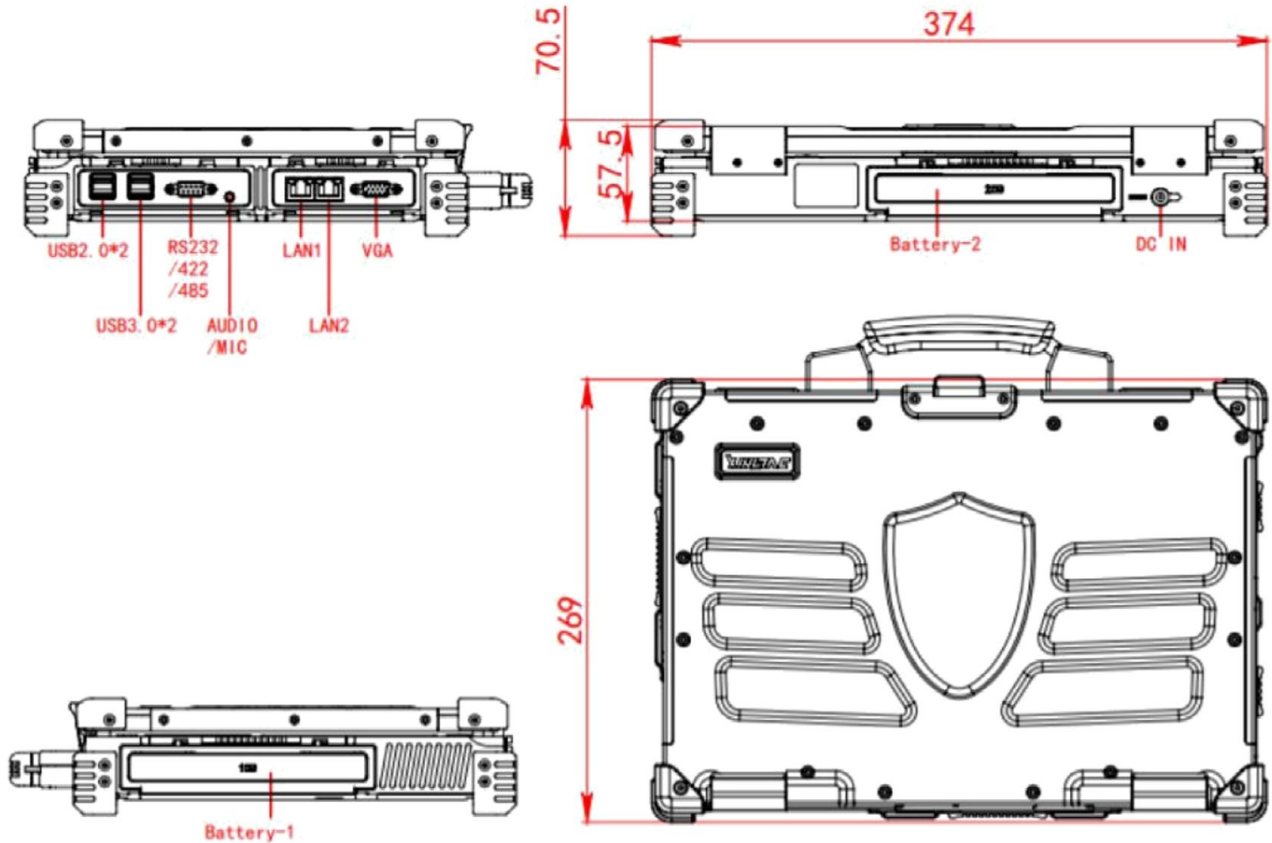

Specifications

Processor	CPU	Loongson 3A5000 Quad-Core 1.5GHz processor core 16MB Three-level sharing Cache
	Frequency	Basic frequency 1.5GHz.
	LAN	GigE Lan port *2
	Memory	Onboard DDR4 Maximum 16GB
	Storage	500GB NVME
	Interfaces	2 x USB3.0, 2 x USB2.0, 1 x VGA, 1 x COM 1 x DC in 1 x Audio, 2 x 1W8Ω
Display	Contrast ratio	800:1 (Typ.) (TM)
	Resolution	1920X1080
	Size	15.6"
	Luminance	500(cd/m2)
Physical characteristics	Dimension	About: W 374 X H 70.5 X D 269mm Corners and handles are not included
	Weight	≈9kgs
OS	OS	Kirin operating system
Power Supply	Power consumption/Endurance	Maximum 50W, battery life≥3h
Environmental suitability	Operating temperature/humidity	-20°C ~ +55°C (Optional -40°C) 5% ~ 98% (non-condensing)
	Shock	Half sine 5G, 11ms, XYZ axis 3 times, running state 20 ~ 200Hz 1.5G random vibration 30min, running state

UNIVITECH

Ruggle Laptop

C156L

15.6 Inch Ruggle Laptop

Dimension & I/O Port

Unit : mm

Packing List

Item	Description
Power Cord	1 (L=1.8m)
Power Adaptor	1 (DC19V)
Battery	1
Driver Disk	1